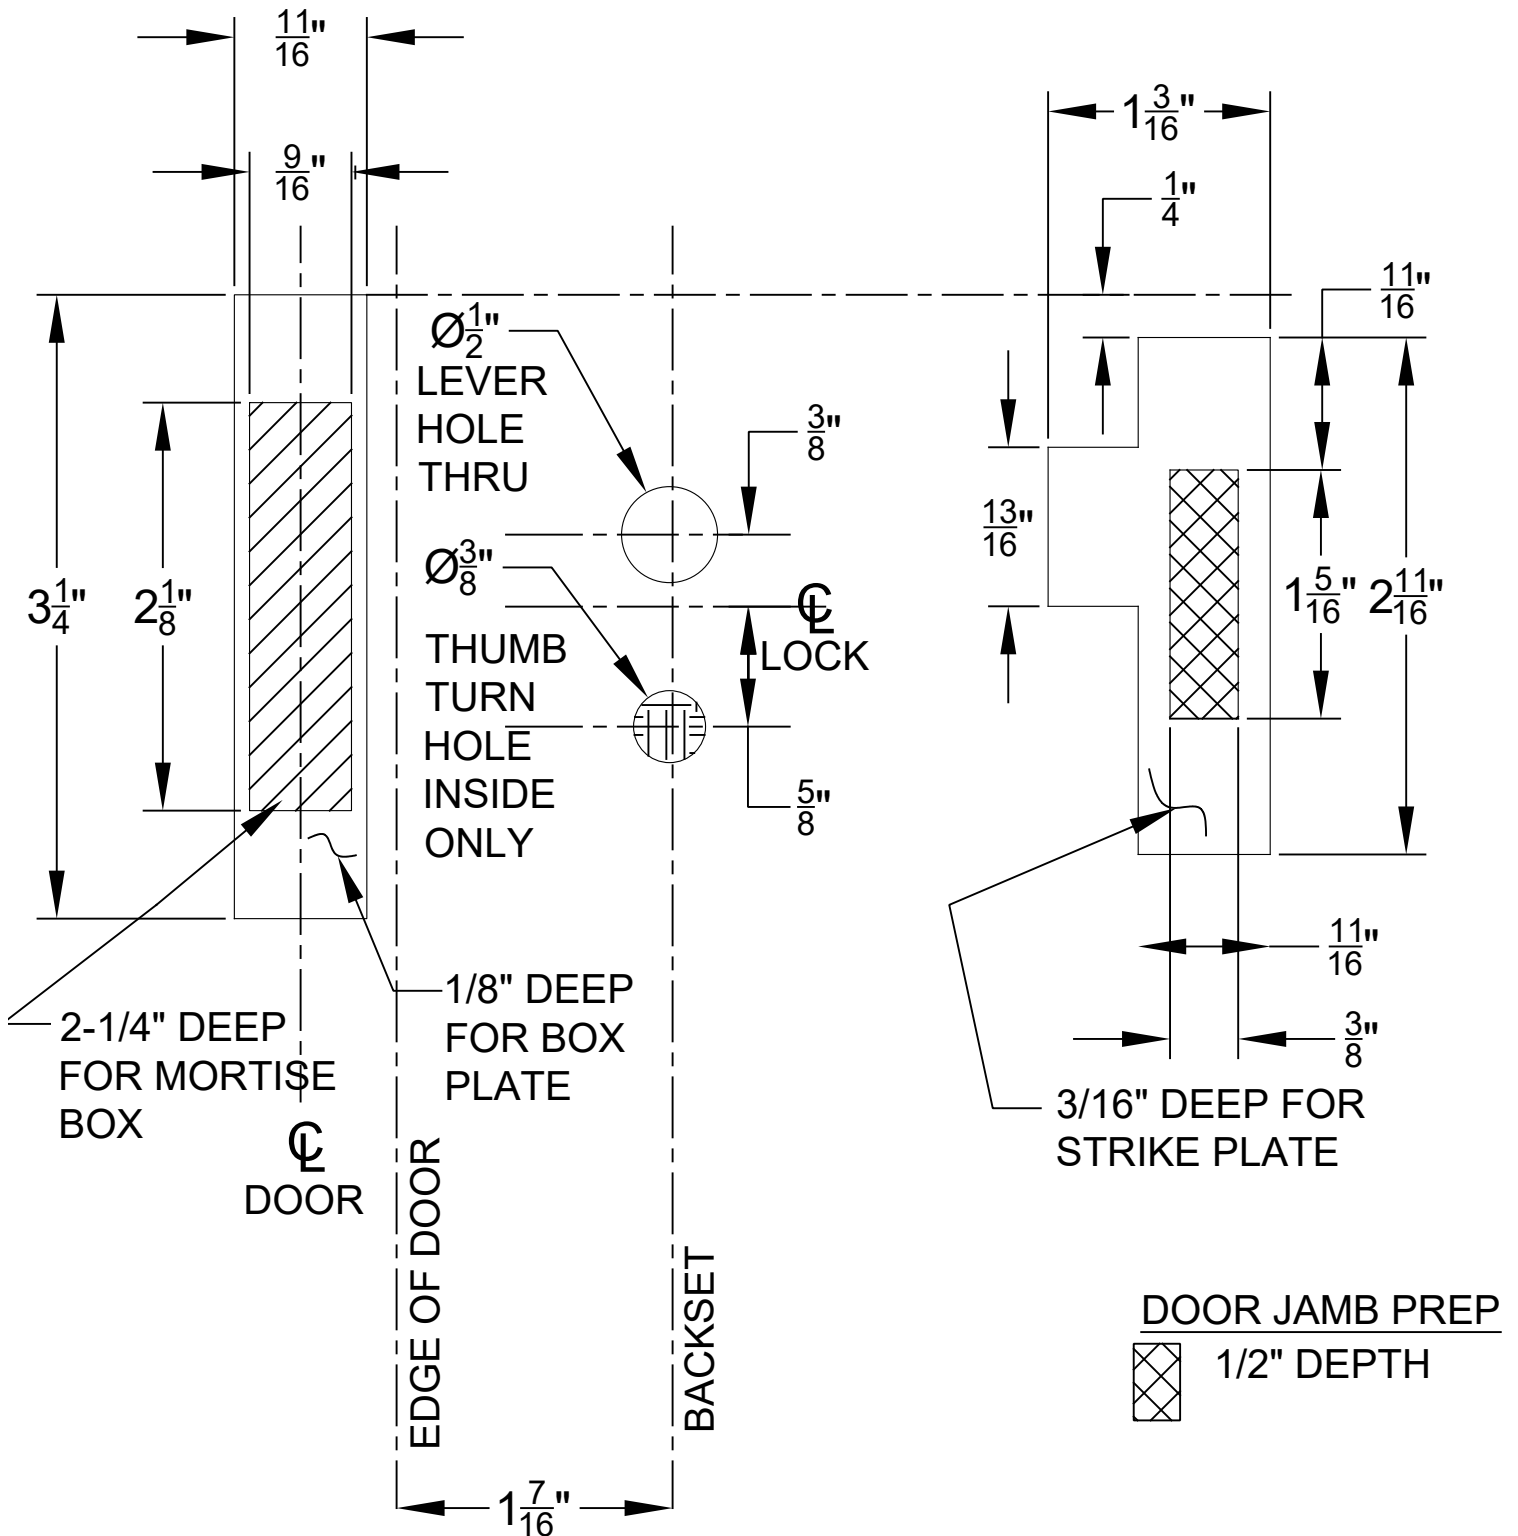

# ACTIVE SCREEN DOOR MORTISE LOCK HOLE PREPARATION (RIGHT HAND)\*

EMTEK®

NOTE:  
THIS TEMPLATE IS DESIGNED FOR USE ON 1" THICK DOOR.

IN4-SCREENDOOR-R 05-09-08