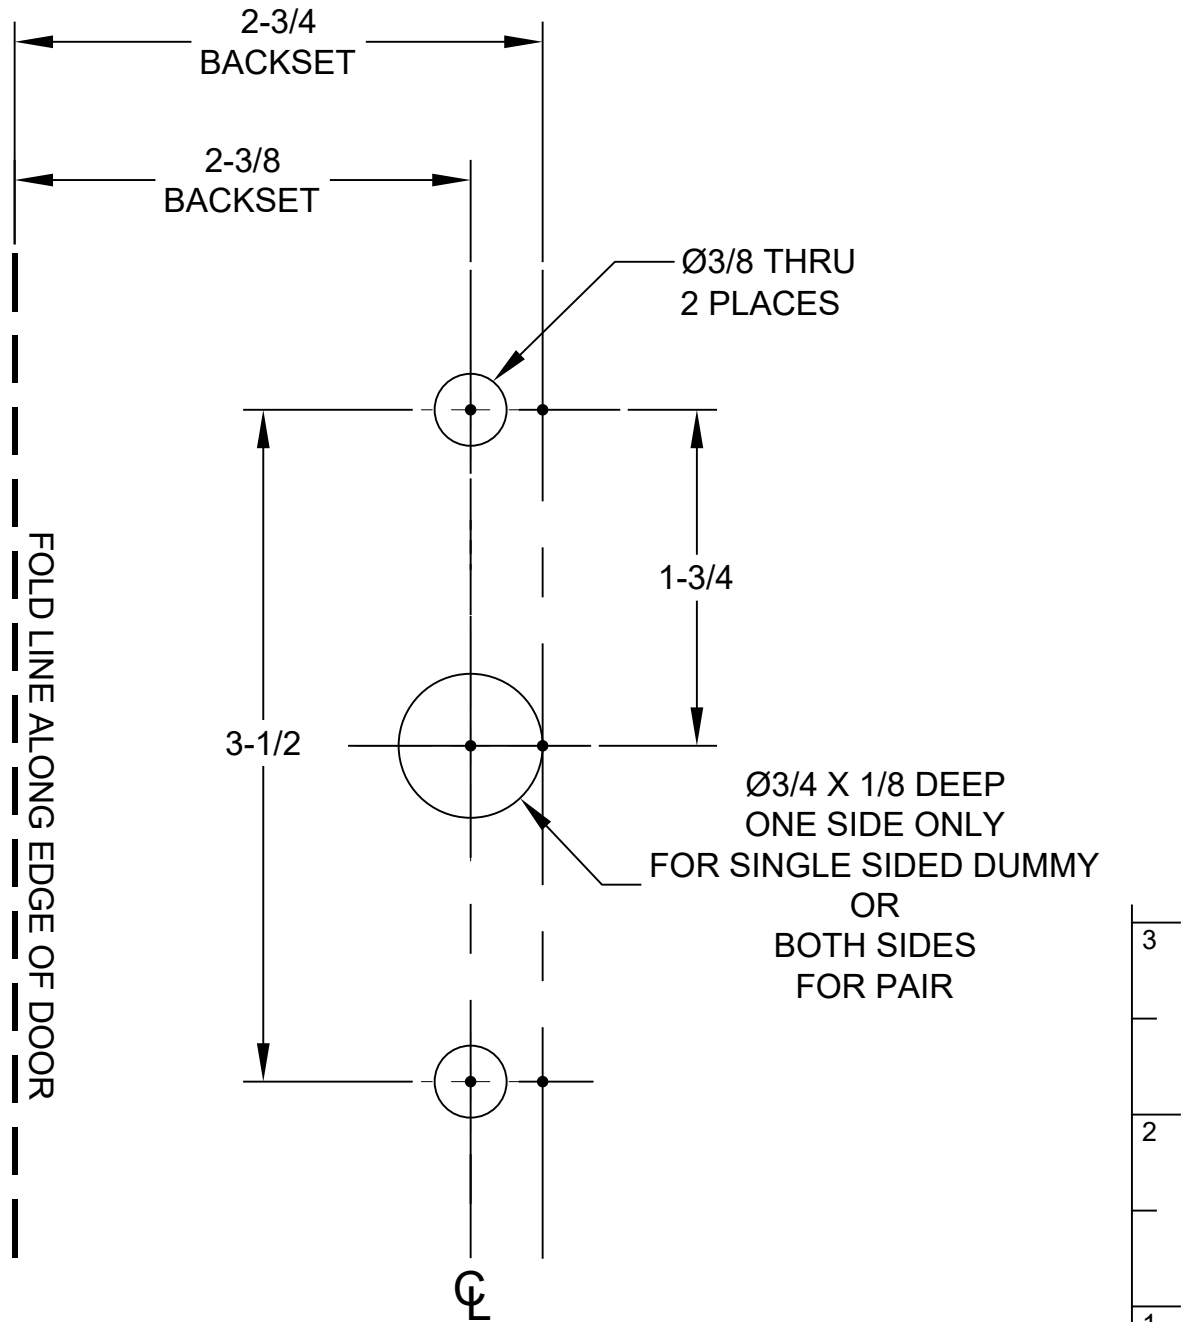

STRETTO 1.5X5 DOOR PREPARATION DUMMY (RIGHT HAND)

EMTEK®

Caution:
If printed from electronic file
set print scale to 1:1. Measure
with ruler to check scale.

*NOTES:
ALL DIMENSIONS ARE IN INCHES.
DO NOT PHOTOCOPY TEMPLATE (SCALE MAY BE AFFECTED).