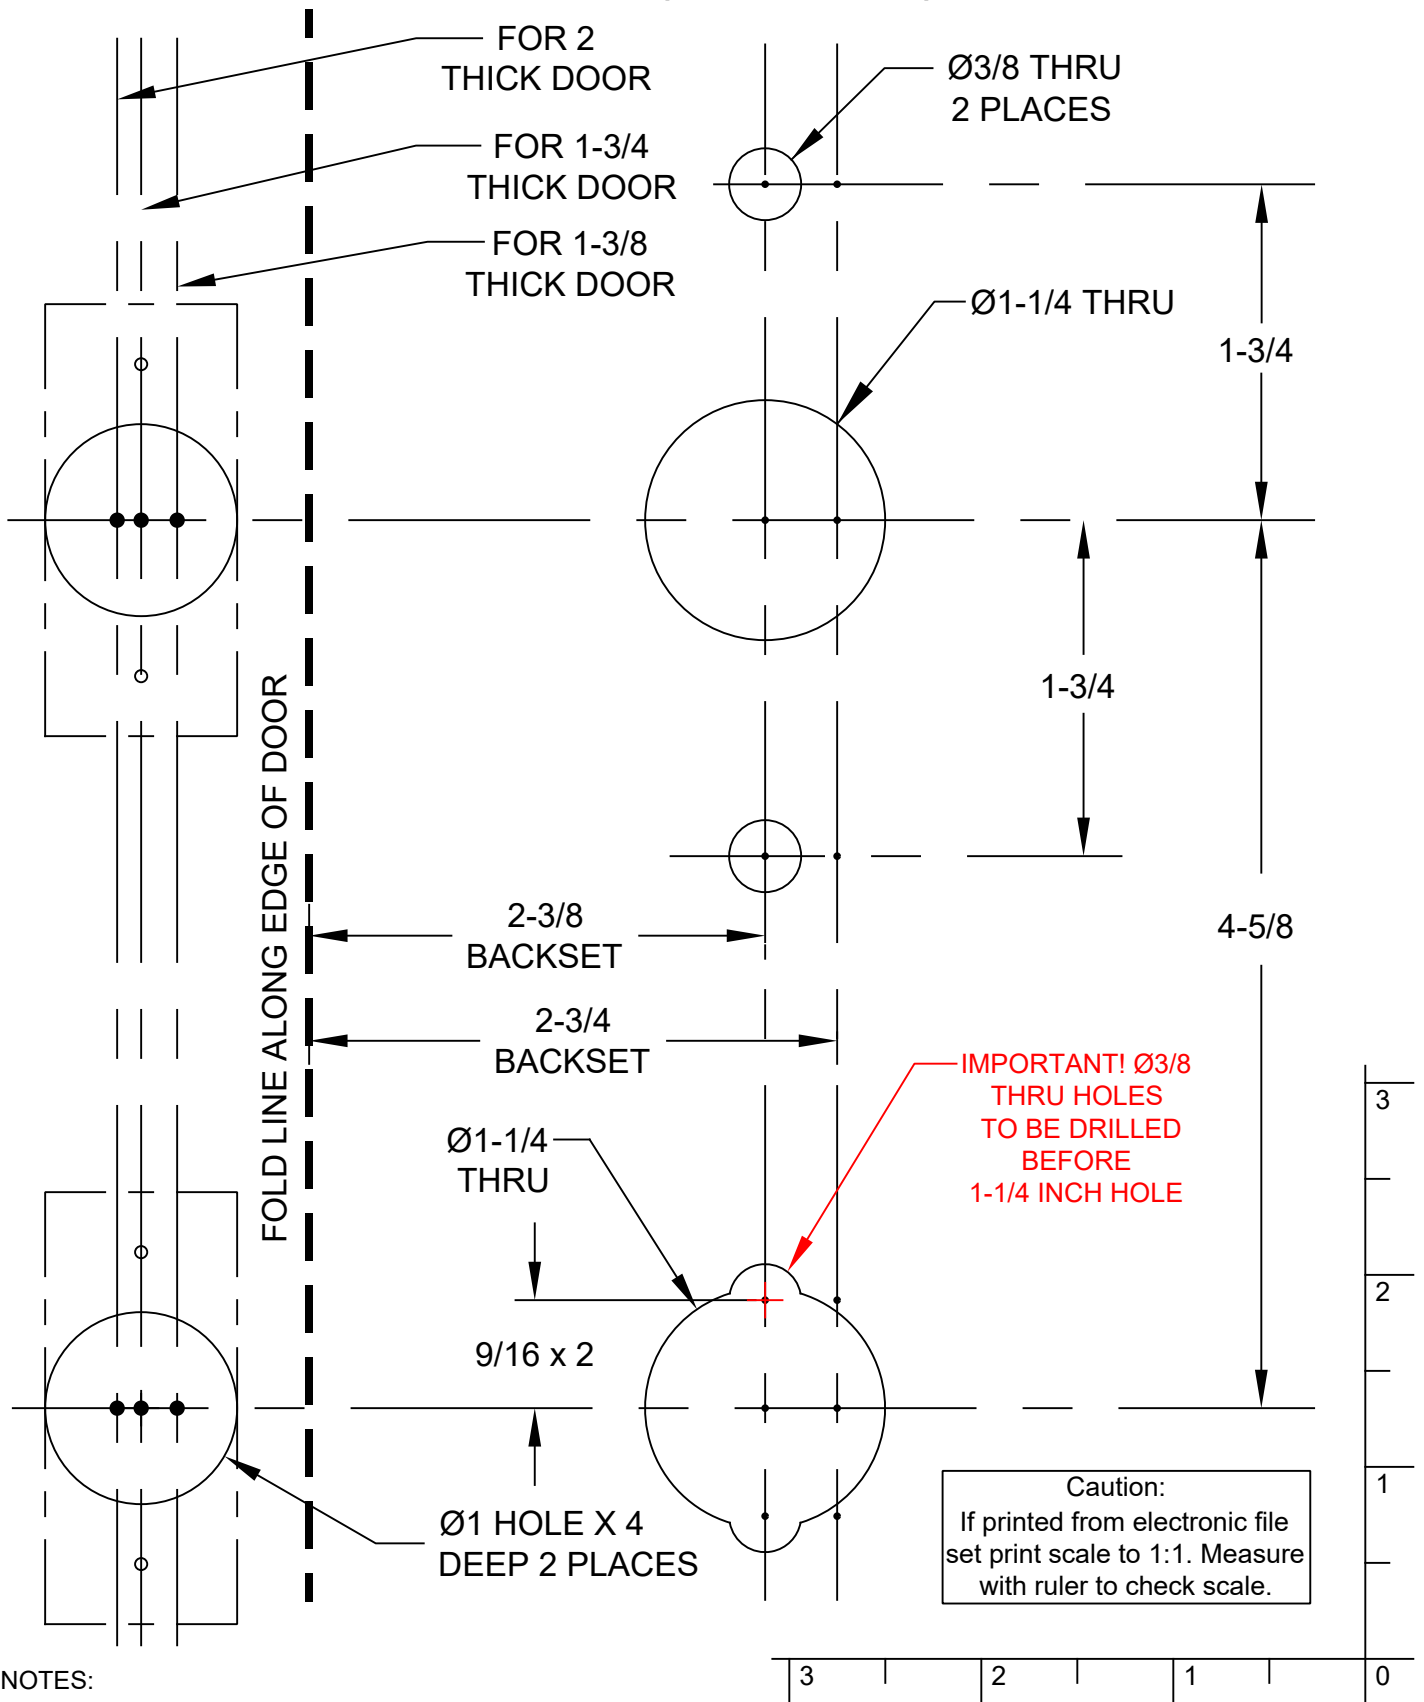

STRETTO 1.5X5 DOOR PREPARATION PRIVACY (RIGHT HAND)

EMTEK®

*NOTES:
ALL DIMENSIONS ARE IN INCHES.
DO NOT PHOTOCOPY TEMPLATE (SCALE MAY BE AFFECTED).