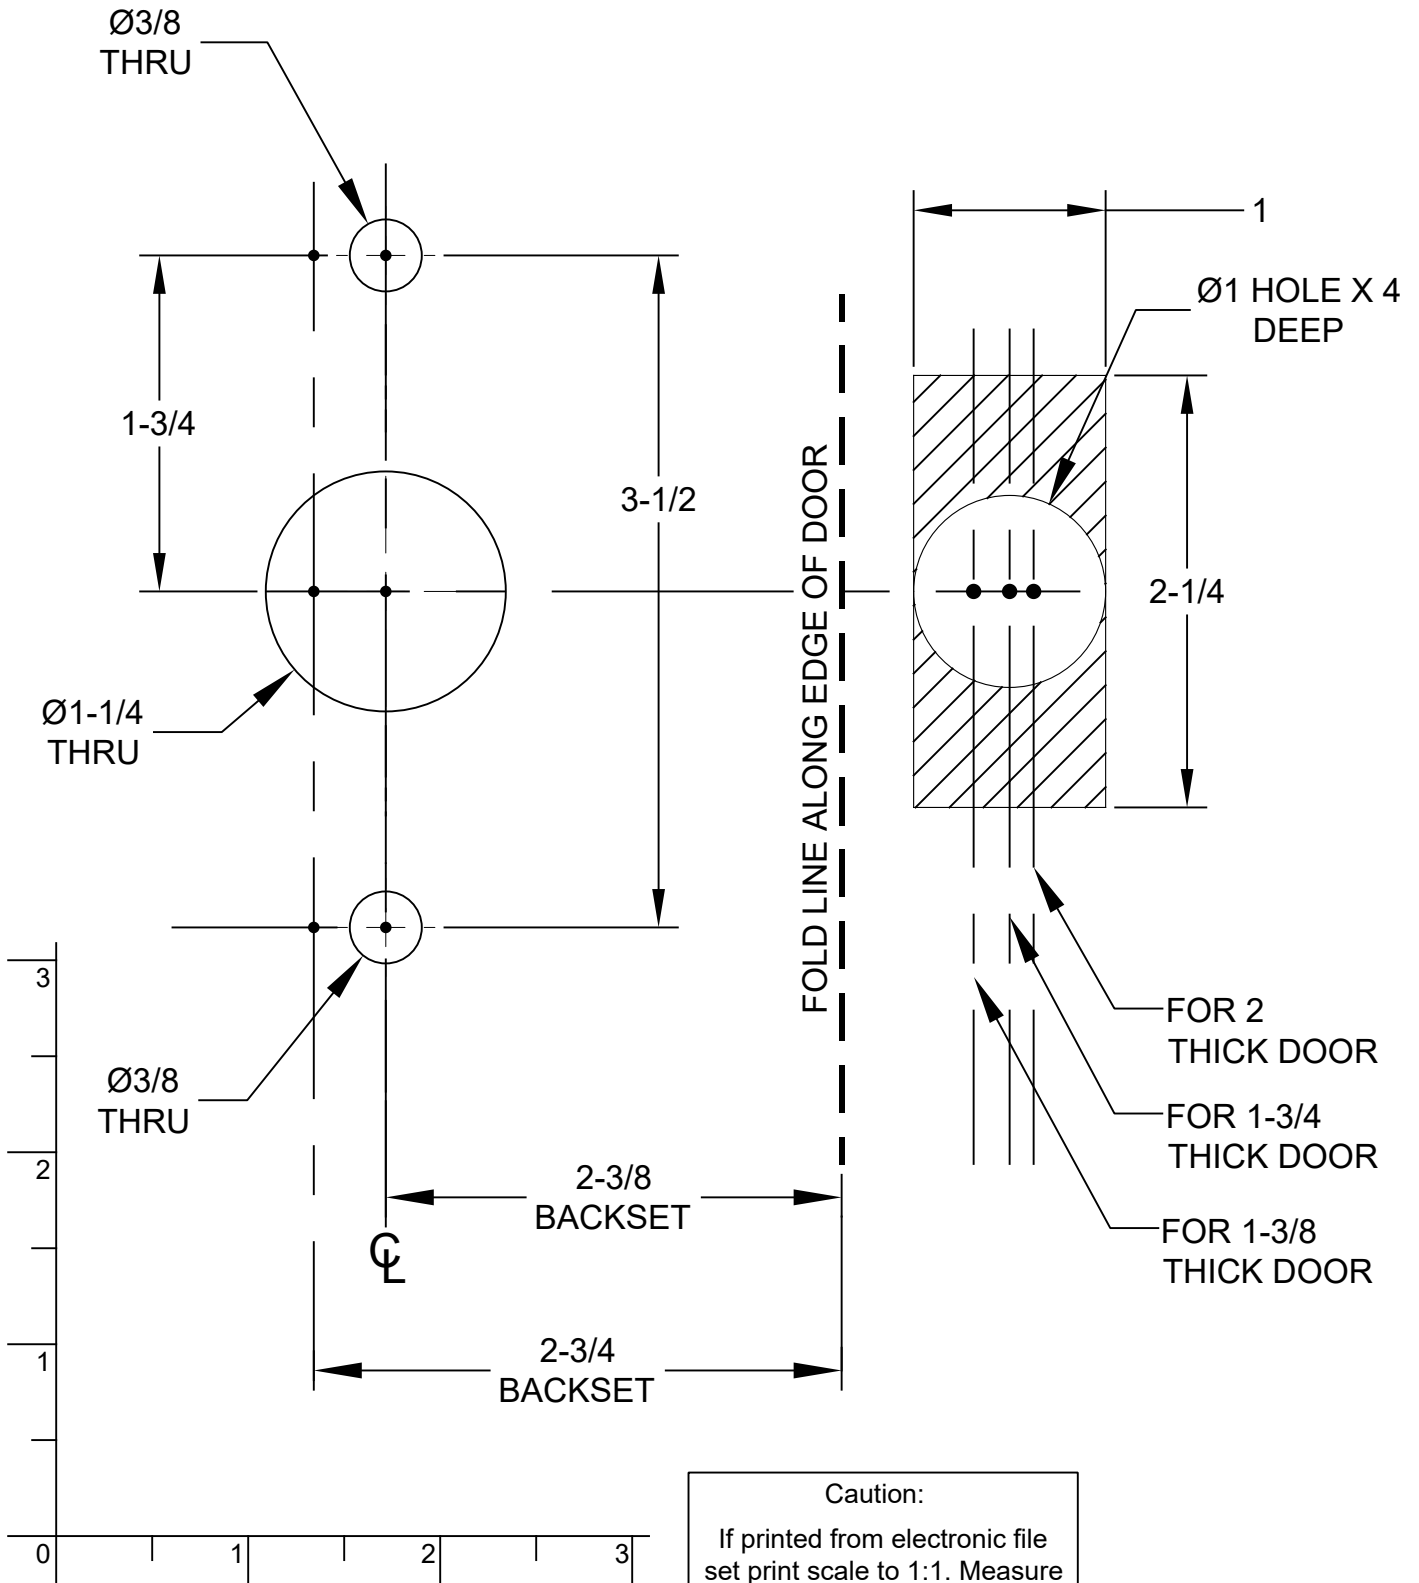

# STRETTO 1.5X5 DOOR PREPARATION PASSAGE (LEFT HAND)

EMTEK®

**\*NOTES:**

ALL DIMENSIONS ARE IN INCHES.

DO NOT PHOTOCOPY TEMPLATE (SCALE MAY BE AFFECTED).

IN4-STRETTO1.5X5PASS-LH REV 2 12-13-21