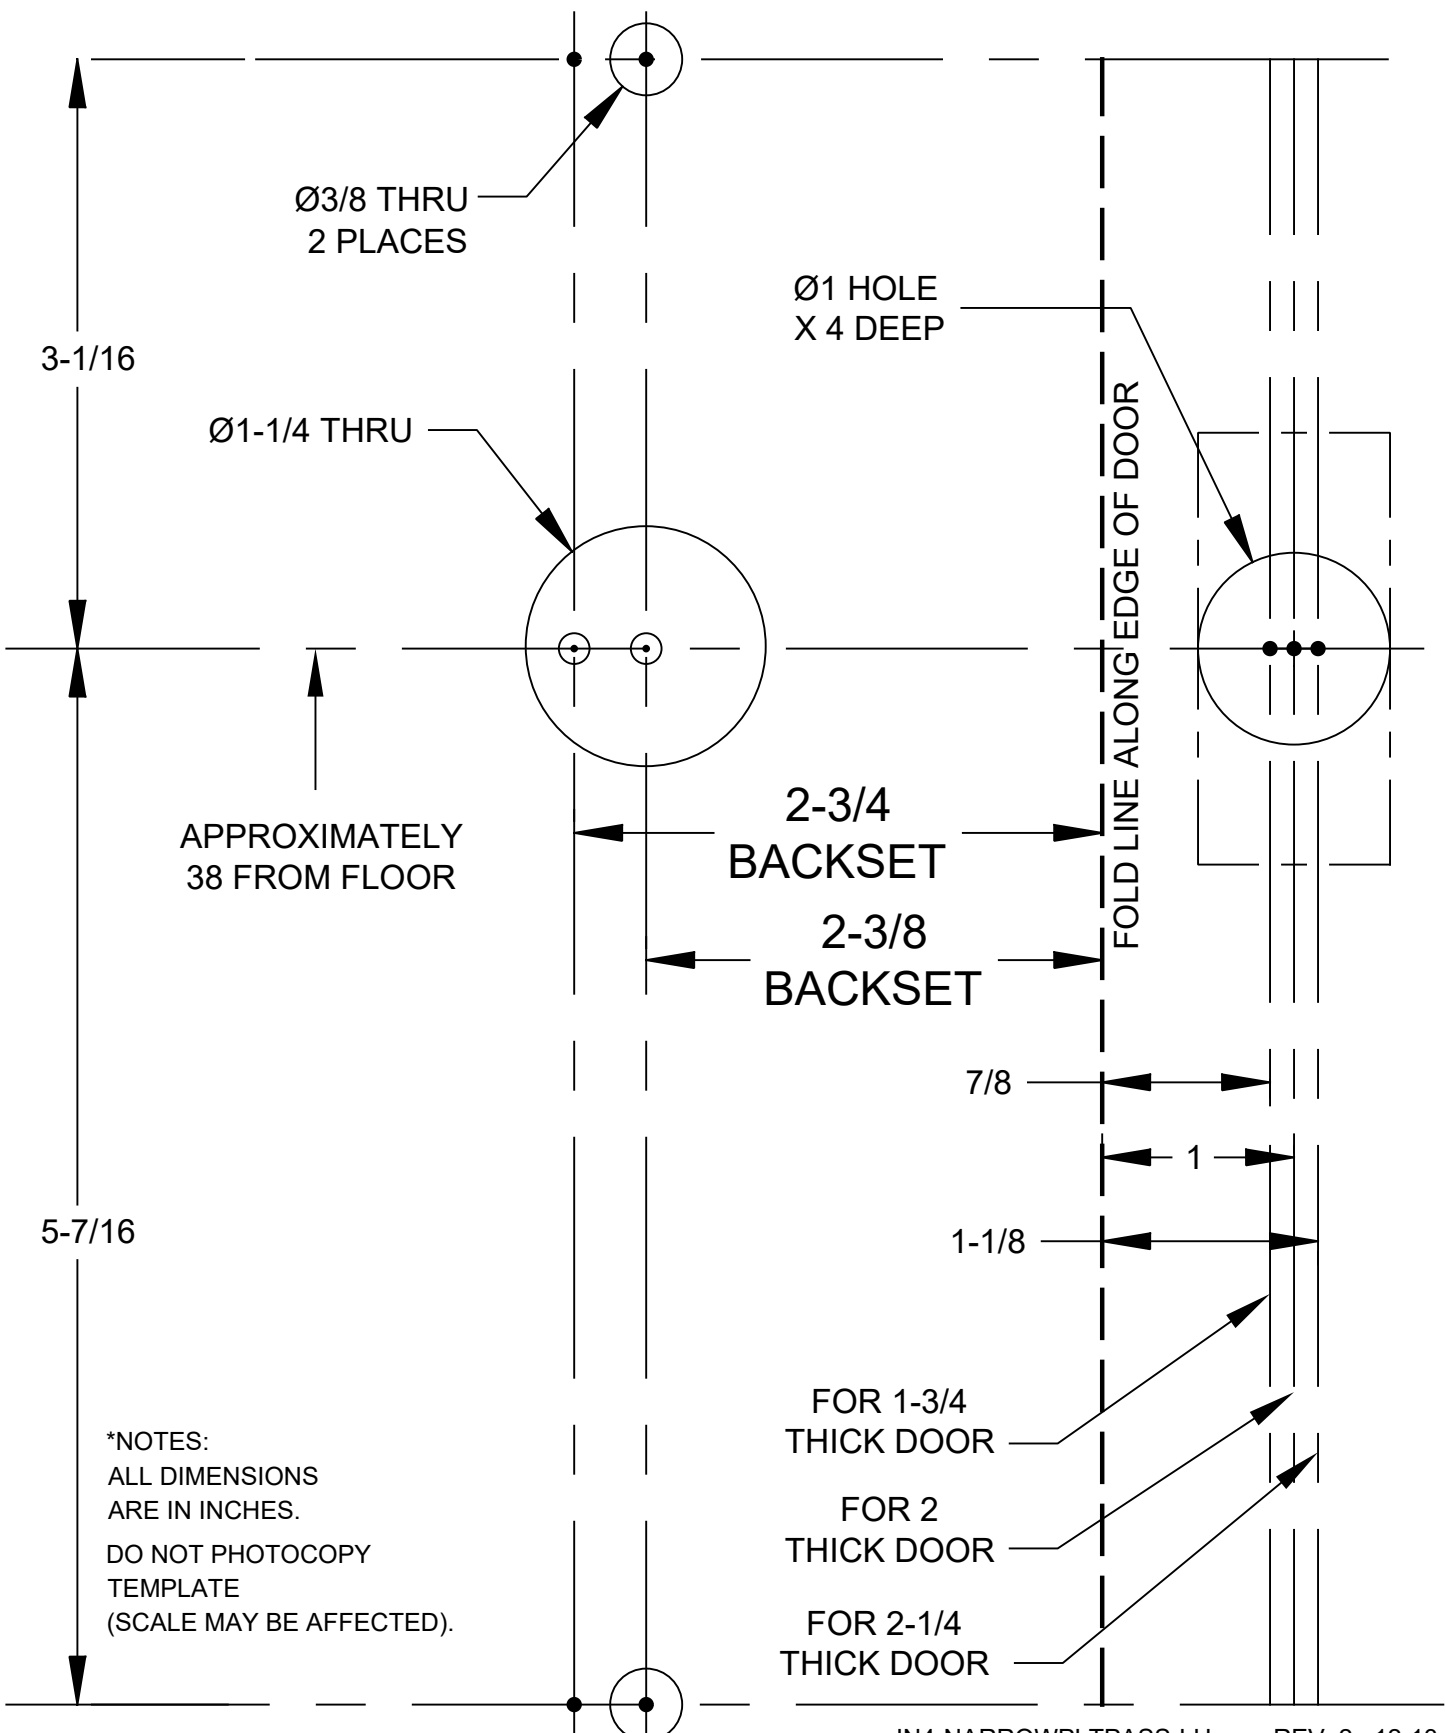

NARROW PASSAGE PLATE DOOR PREPARATION (LEFT HAND)*

EMTEK®

*NOTES:
ALL DIMENSIONS
ARE IN INCHES.
DO NOT PHOTOCOPY
TEMPLATE
(SCALE MAY BE AFFECTED).