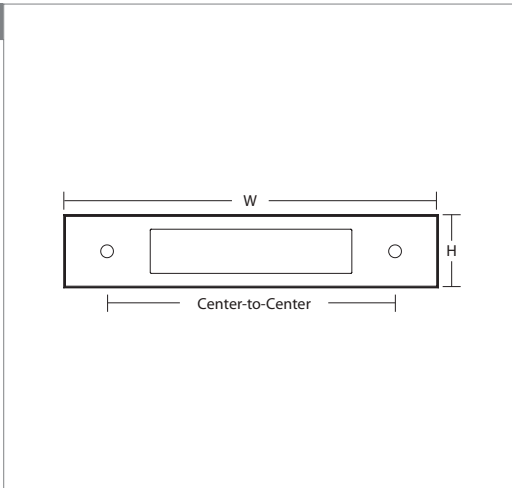

# EMTEK

Product Code	W x H	Depth
86921	4" x 1"	1/8"

**Size incompatible with:** Ring Knob, Cinder Knob, District Knob, Juneau Crystal Knob, Grayson Crystal Knob, Forza Crystal Knob, Georgetown Crystal Knob, Hampton Crystal Knob, Bristol Crystal Knob, Brookmont Crystal Knob, Lido Crystal Knob, and Old Town Crystal Knob.

Product Code	C-to-C	Width(W)	Height(H)	Depth
86922	4"	5 1/4"	1"	1/8"
86923	5"	6 1/4"	1"	1/8"
86924	6"	7 1/4"	1"	1/8"
86925	8"	9 1/4"	1"	1/8"
86926	10"	11 1/4"	1"	1/8"
86927	12"	13 1/4"	1"	1/8"

**Size Incompatible with:** Carbon Fiber Bin Pull, Ribbon & Reed Estate Pull, Hammered Pull, and Appliance Pulls.