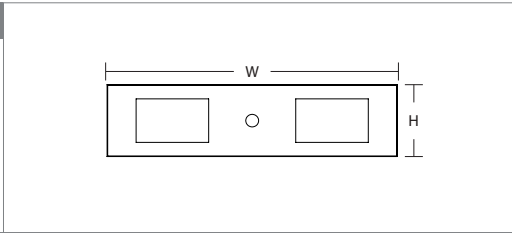

# EMTEK

Product Code	W x H	Depth
86921	4" x 1"	1/8"

**Size incompatible with:** Ring Knob, Cinder Knob, District Knob, Juneau Crystal Knob, Grayson Crystal Knob, Forza Crystal Knob, Georgetown Crystal Knob, Hampton Crystal Knob, Bristol Crystal Knob, Brookmont Crystal Knob, Lido Crystal Knob, and Old Town Crystal Knob.

Product Code	C-to-C	Width(W)	Height(H)	Depth
86922	4"	5 1/4"	1"	1/8"
86923	5"	6 1/4"	1"	1/8"
86924	6"	7 1/4"	1"	1/8"
86925	8"	9 1/4"	1"	1/8"
86926	10"	11 1/4"	1"	1/8"
86927	12"	13 1/4"	1"	1/8"

**Size Incompatible with:** Carbon Fiber Bin Pull, Ribbon & Reed Estate Pull, Hammered Pull, and Appliance Pulls.