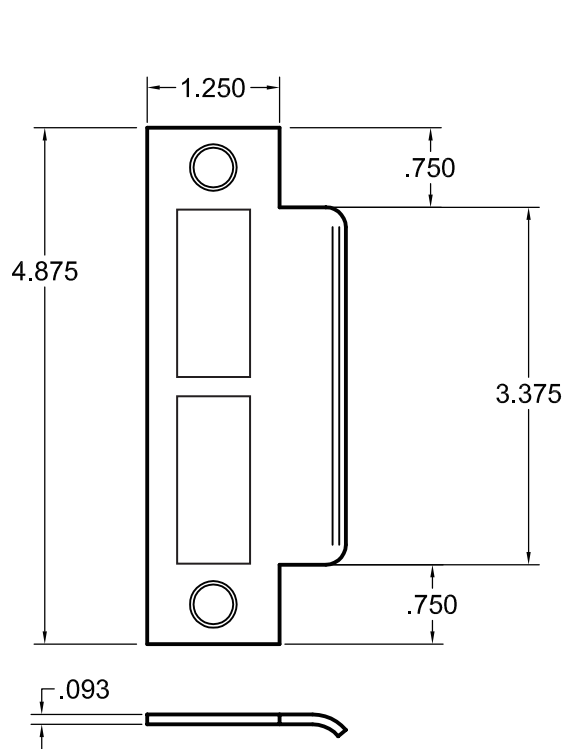

CY5-ThrdMrt1375

CY5-ThrdMrt150

CY5-ThrdMrt175

ANSI F13

ANSI F20

Brass Standard Strike Plate
#86147

Brass Flat Strike Plate
#86148

Brass Extended Strike Plate
#86149