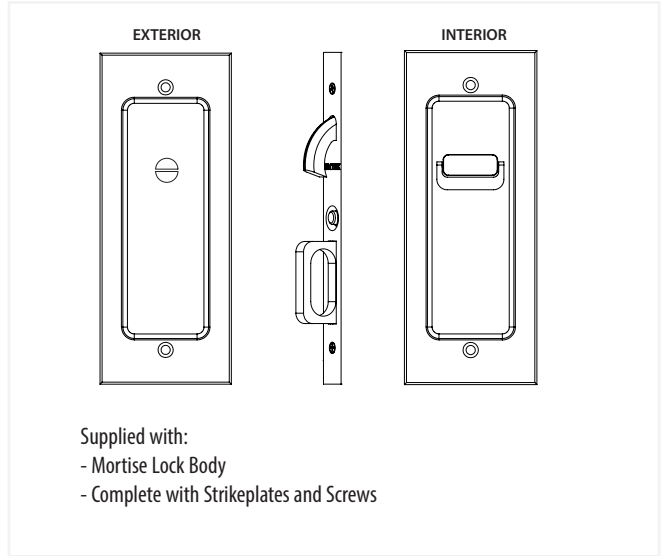

**Keyed
Door Mortise Lock**

**Privacy
Door Mortise Lock**

**Passage
Door Mortise Lock**

**Dummy
Door Mortise Lock**

* Multiple Emtek pocket door mortise locks can be keyed alike with each other, but may not be keyed alike with any other Emtek products.

POCKET DOOR MORTISE - MODERN RECTANGULAR

EMTEK[®]
ASSA ABLOY