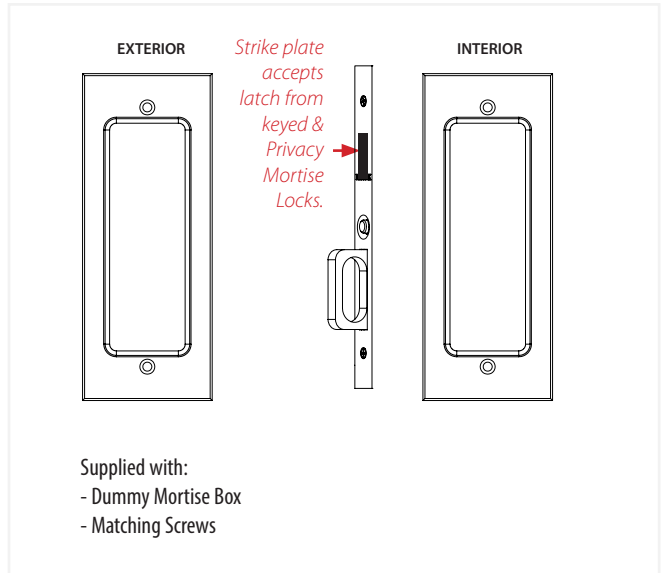

**Keyed
Door Mortise Lock**

**Privacy
Door Mortise Lock**

**Passage
Door Mortise Lock**

**Dummy
Door Mortise Lock**

* Multiple Emtek pocket door mortise locks can be keyed alike with each other, but may not be keyed alike with any other Emtek products.

POCKET DOOR MORTISE - MODERN RECTANGULAR

EMTEK[®]
ASSA ABLOY