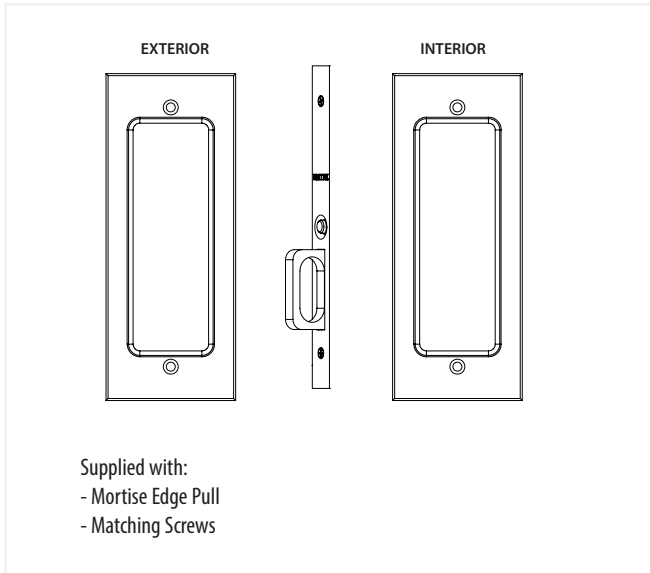

**Keyed
Door Mortise Lock**

**Privacy
Door Mortise Lock**

**Passage
Door Mortise Lock**

**Dummy
Door Mortise Lock**

* Multiple Emtek pocket door mortise locks can be keyed alike with each other, but may not be keyed alike with any other Emtek products.

POCKET DOOR MORTISE - MODERN RECTANGULAR

EMTEK[®]
ASSA ABLOY