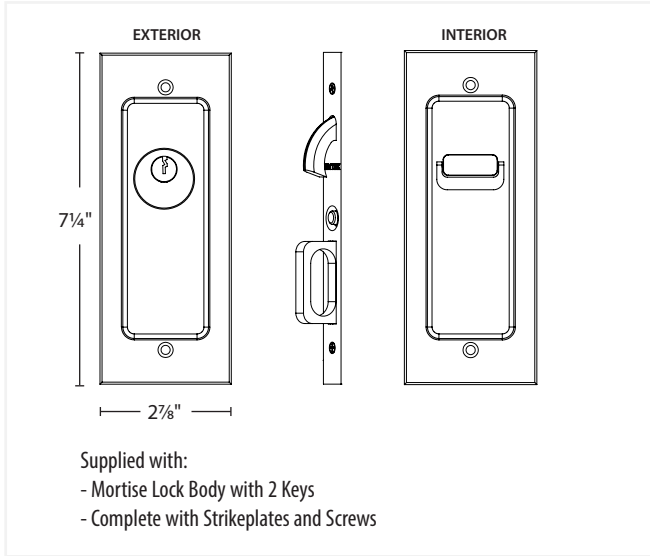

**Keyed
Door Mortise Lock**

**Privacy
Door Mortise Lock**

**Passage
Door Mortise Lock**

**Dummy
Door Mortise Lock**

* Multiple Emtek pocket door mortise locks can be keyed alike with each other, but may not be keyed alike with any other Emtek products.

POCKET DOOR MORTISE - MODERN RECTANGULAR

EMTEK[®]
ASSA ABLOY