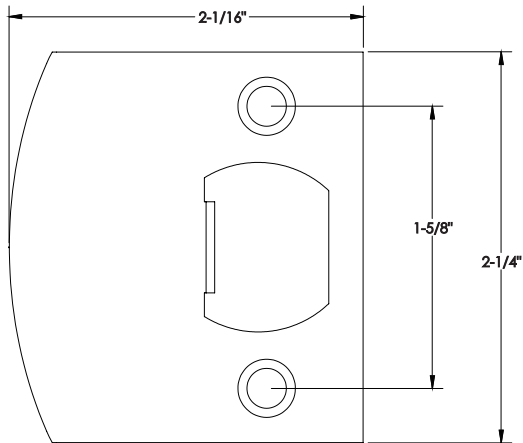

Full Lip Strike, Square Corners
86084

Full Lip Strike, 1/4" Radius Corners
86085

Extended Lip Strike, Square Corners
86086

T Strike, Square Corners
86087