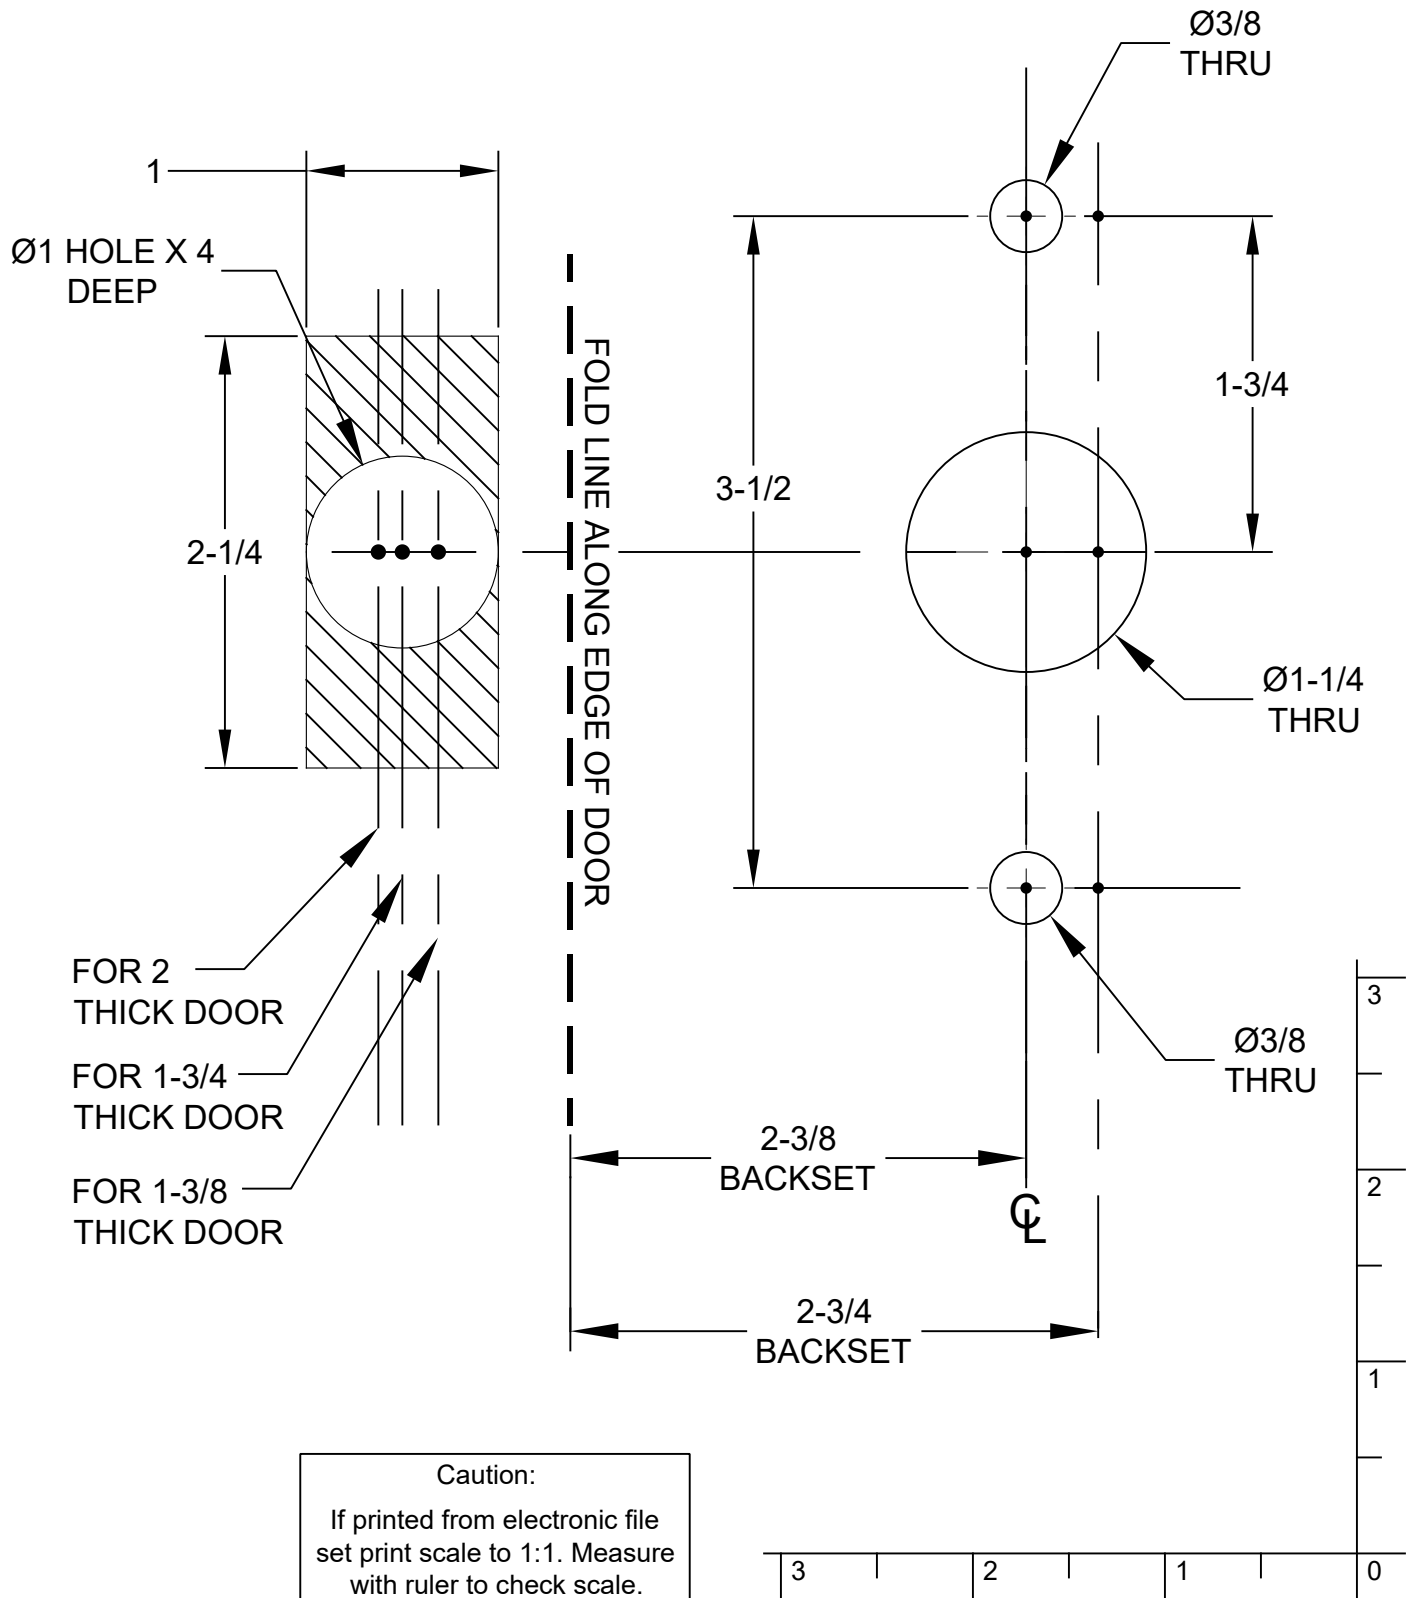

STRETTO 1.5X5 DOOR PREPARATION PASSAGE (RIGHT HAND)

EMTEK®

*NOTES:
ALL DIMENSIONS ARE IN INCHES.
DO NOT PHOTOCOPY TEMPLATE (SCALE MAY BE AFFECTED).