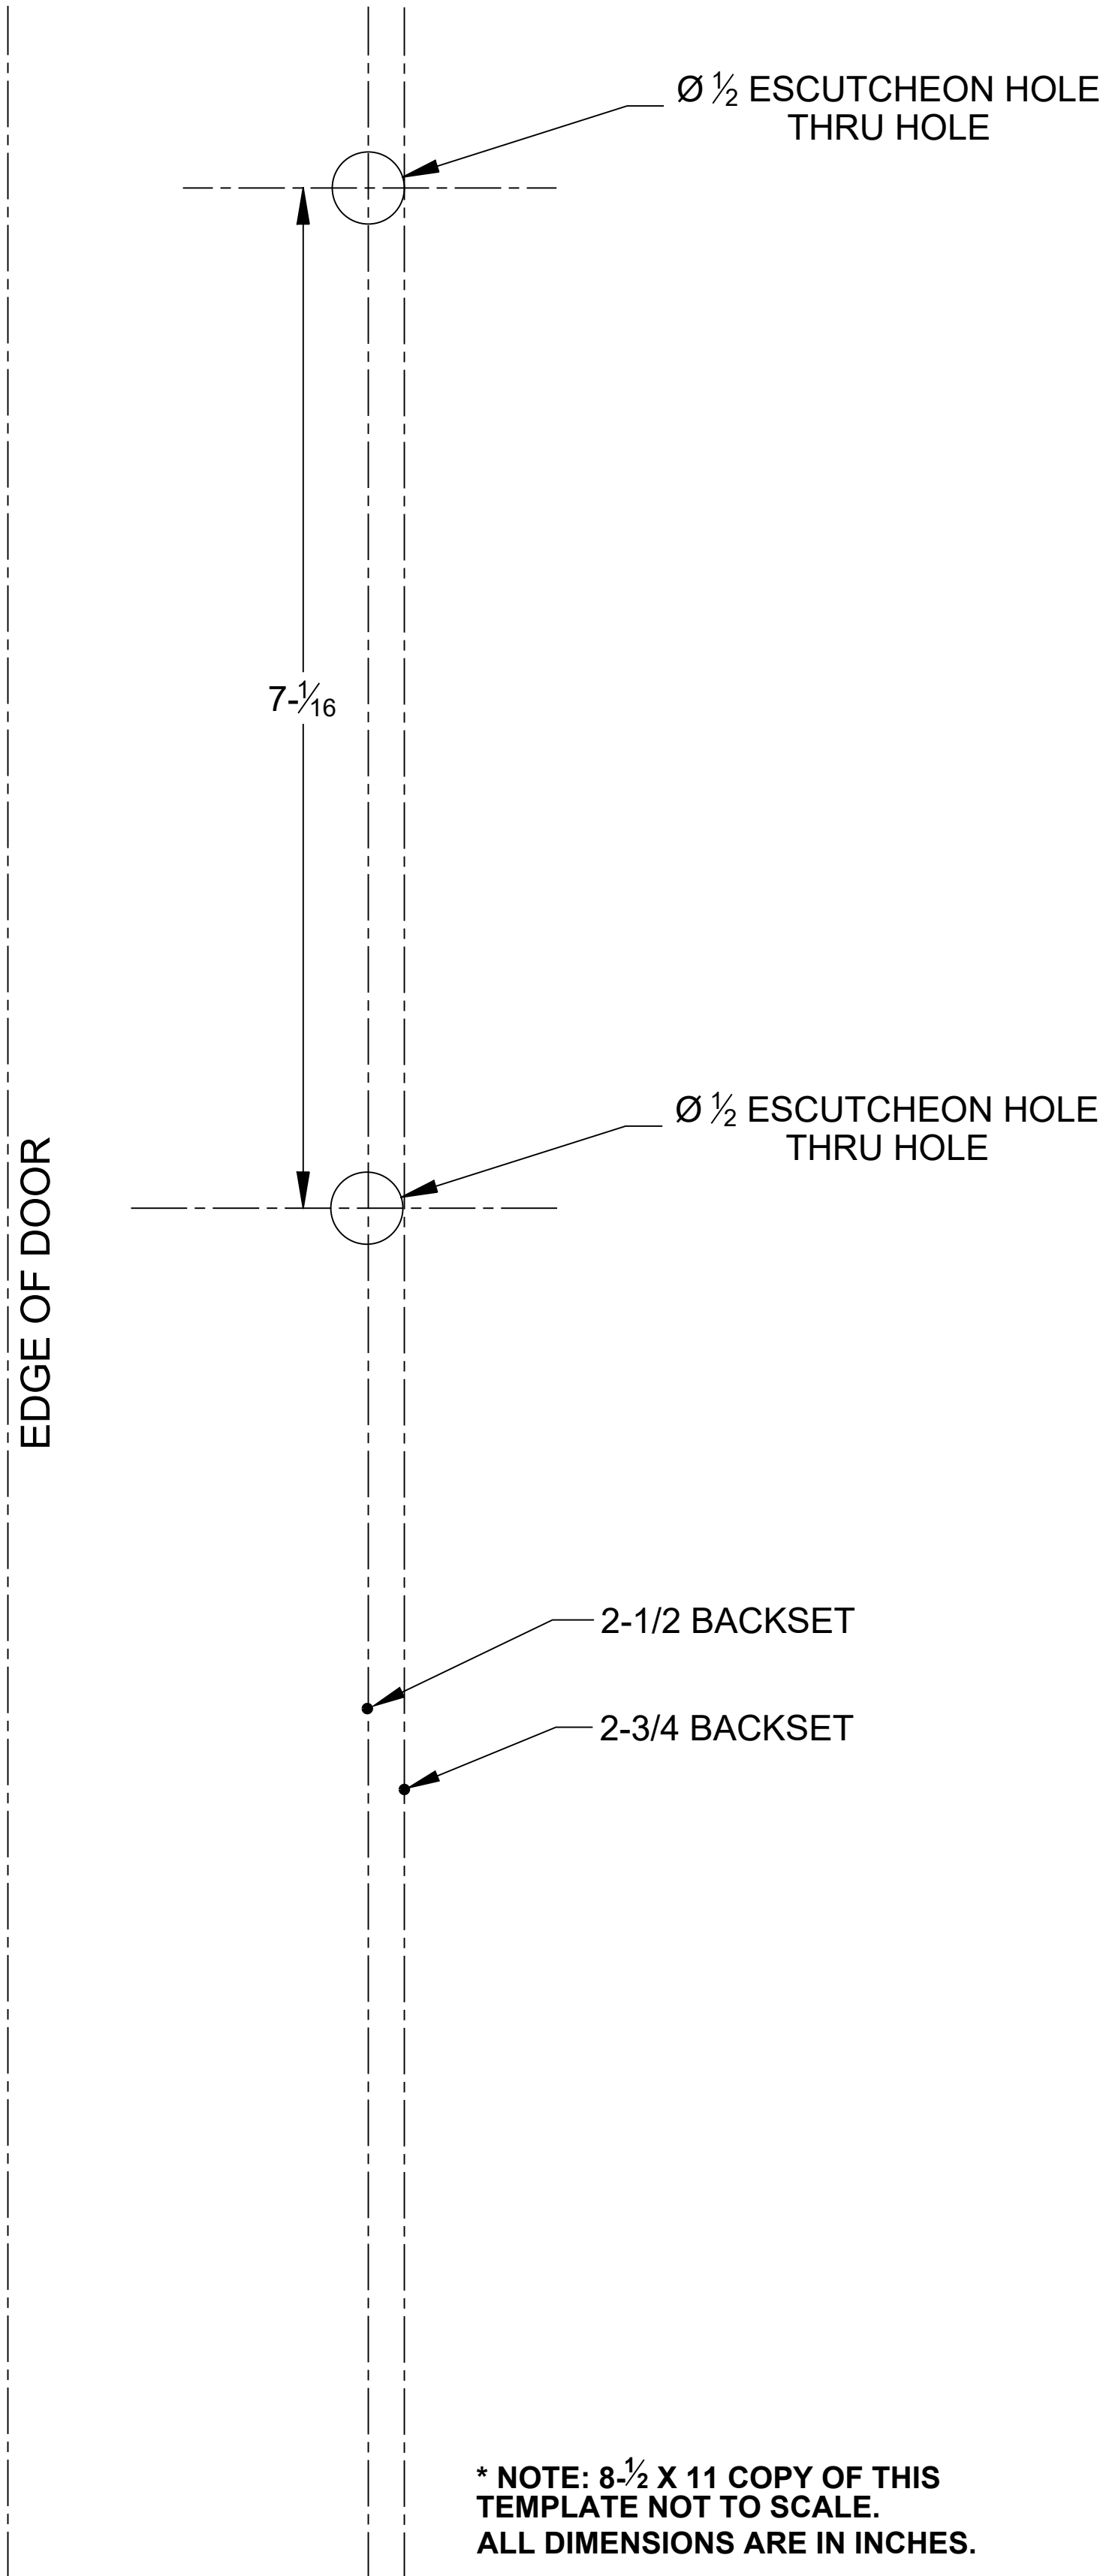

EMTEK®
DUMMY MORTISE LOCK
DOOR PREPARATION
FOR LEVER BY LEVER
AND KNOB BY KNOB
(RIGHT HAND) *

*** NOTE: $8\text{-}\frac{1}{2}$ X 11 COPY OF THIS
TEMPLATE NOT TO SCALE.
ALL DIMENSIONS ARE IN INCHES.**