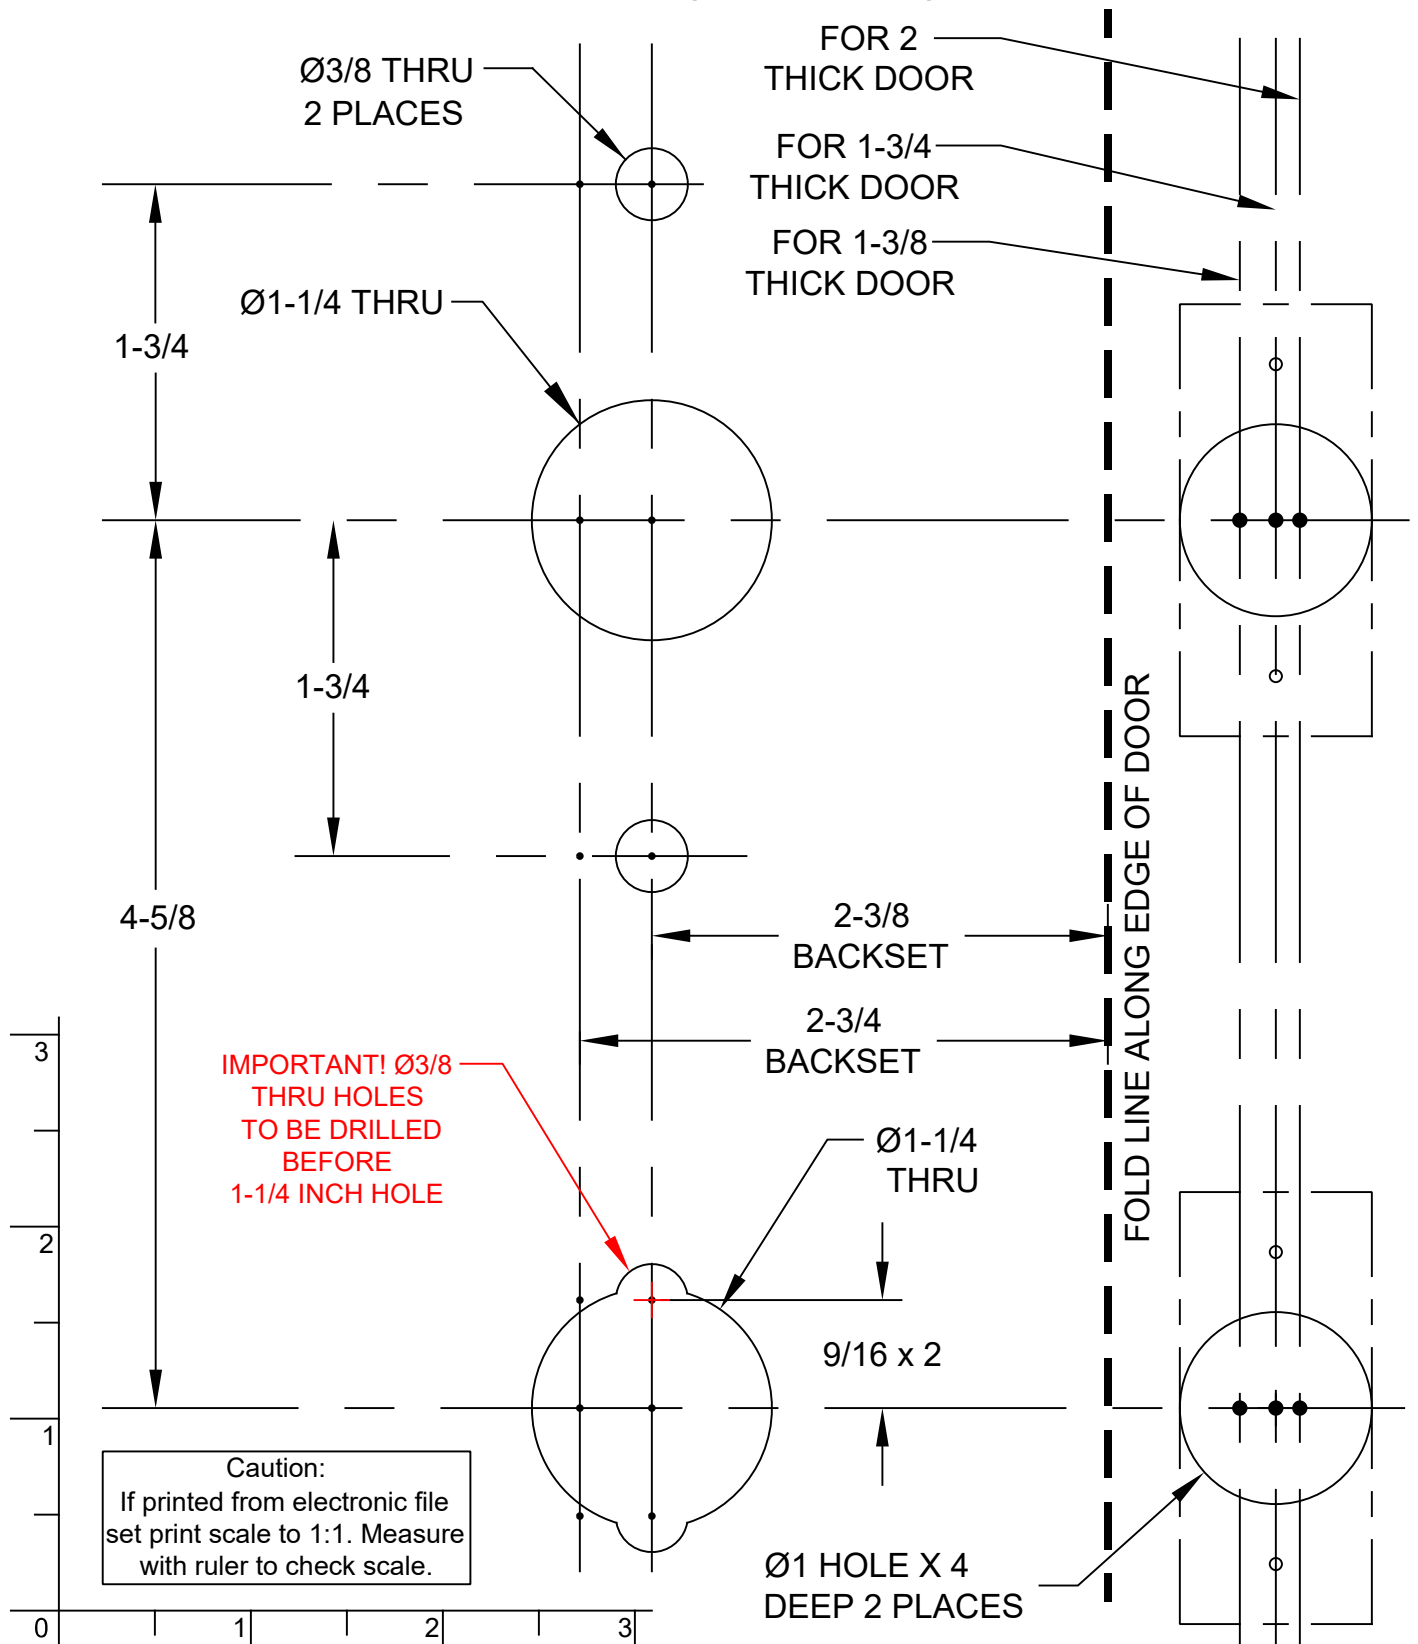

# STRETTO 1.5X5 DOOR PREPARATION PRIVACY (LEFT HAND)

EMTEK®

\*NOTES:  
ALL DIMENSIONS ARE IN INCHES.  
DO NOT PHOTOCOPY TEMPLATE (SCALE MAY BE AFFECTED).