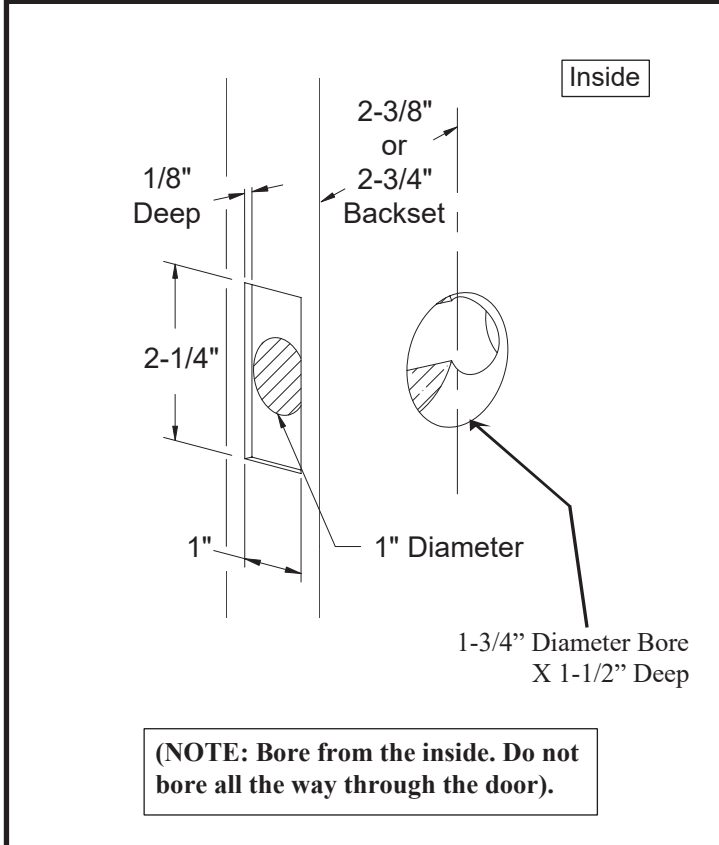

## 1. Door Prep For Door Thickness: 1-5/8" to 2-3/8"