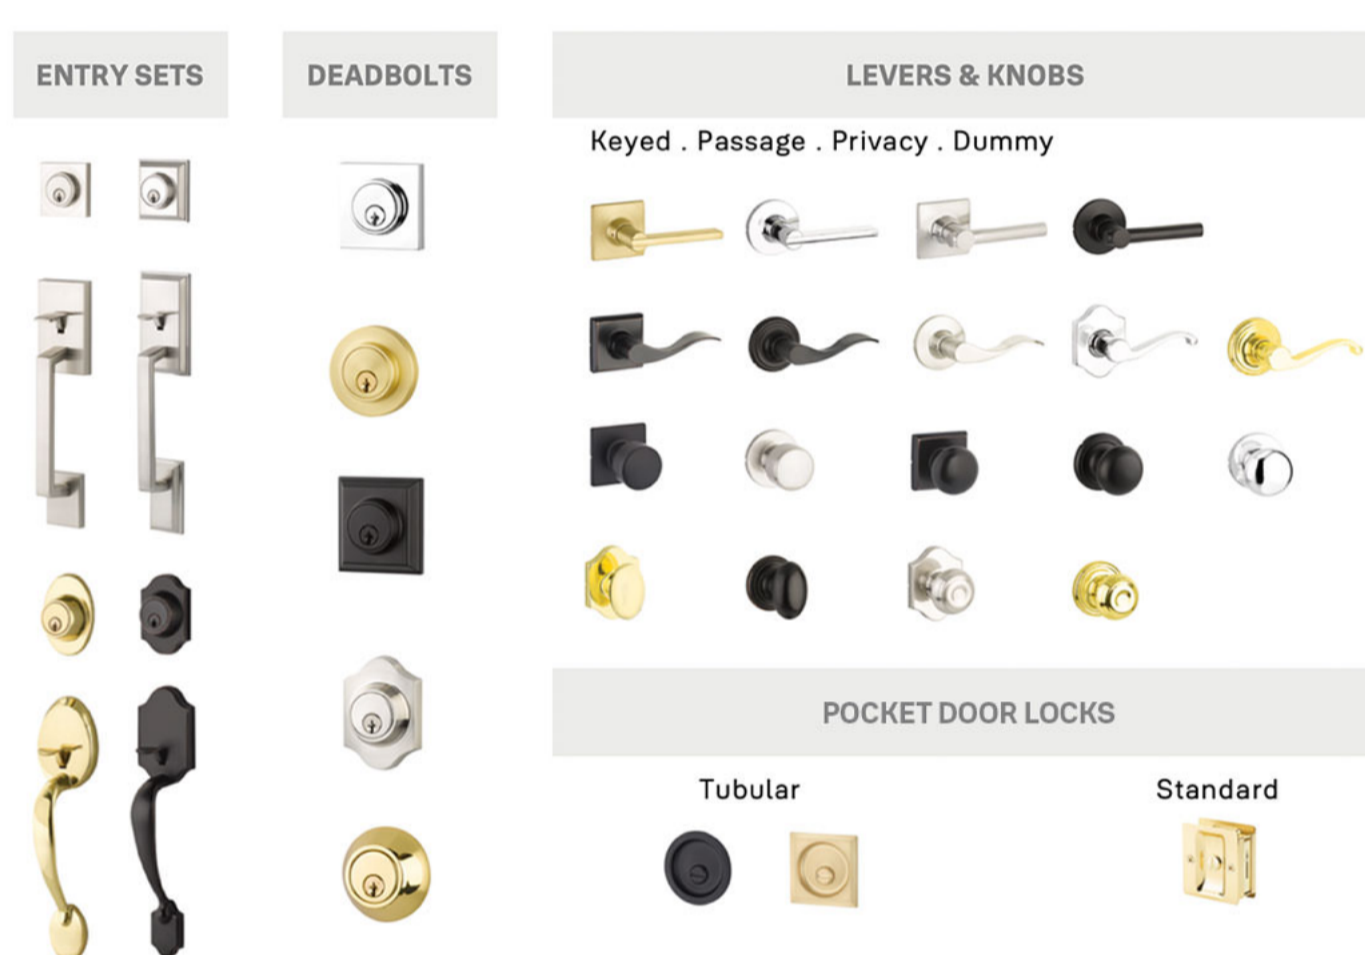

BREADTH OF PRODUCTS

Yale Expressions™ offers a complete product offering in all applicable functions, at a very competitive price point.