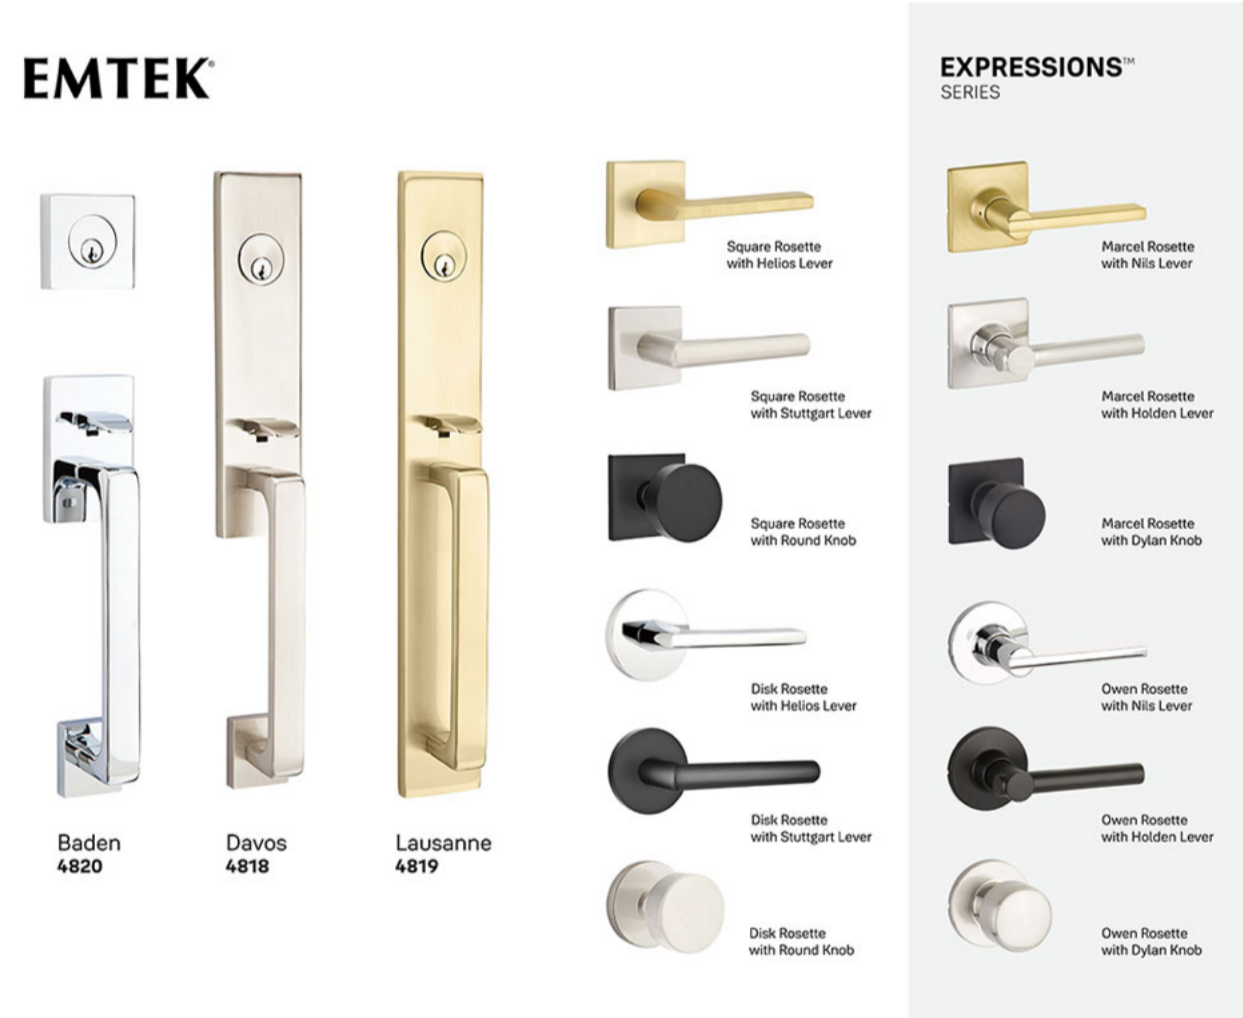

UPGRADE TO AN EMTEK ENTRY SET

The 6 stylish finishes are complementary to EMTEK's own finishes, providing opportunity to upgrade a full home package with a premium EMTEK entry set.