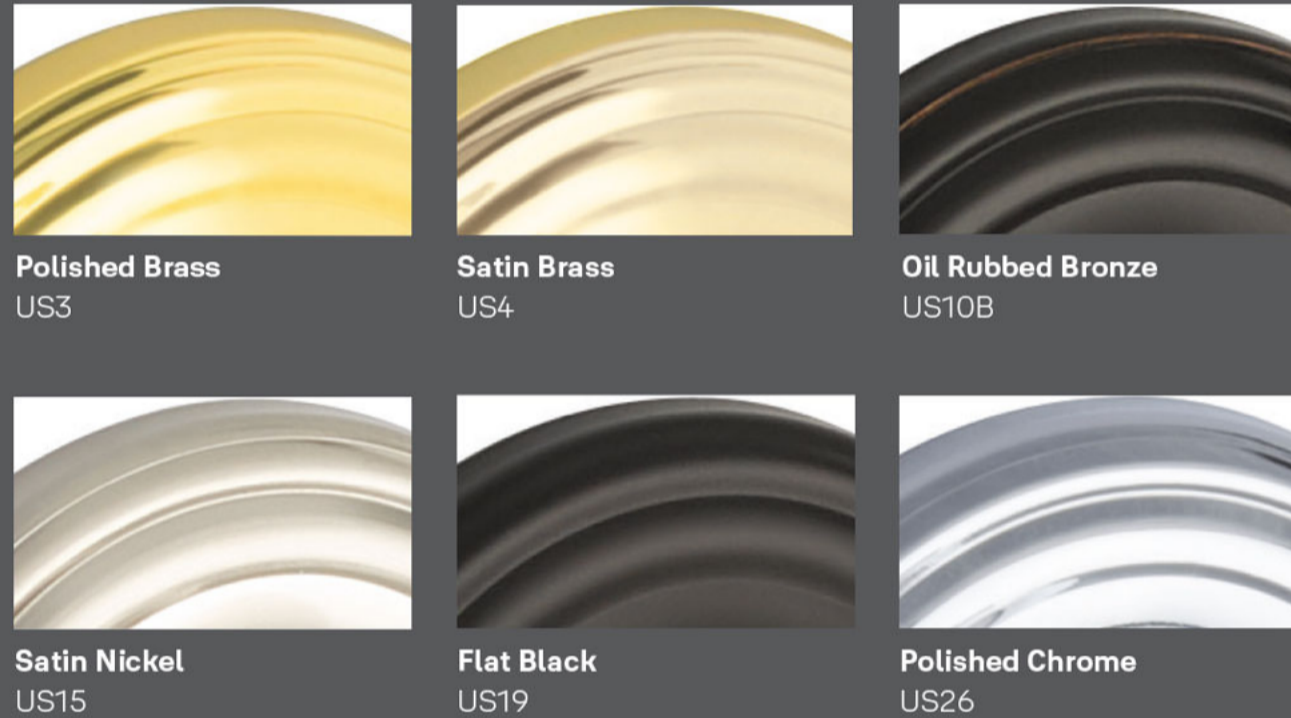

AVAILABLE FINISHES

A full range of fashion-forward finishes to match an array of home designs, including trending finishes like Satin Brass and Flat Black.