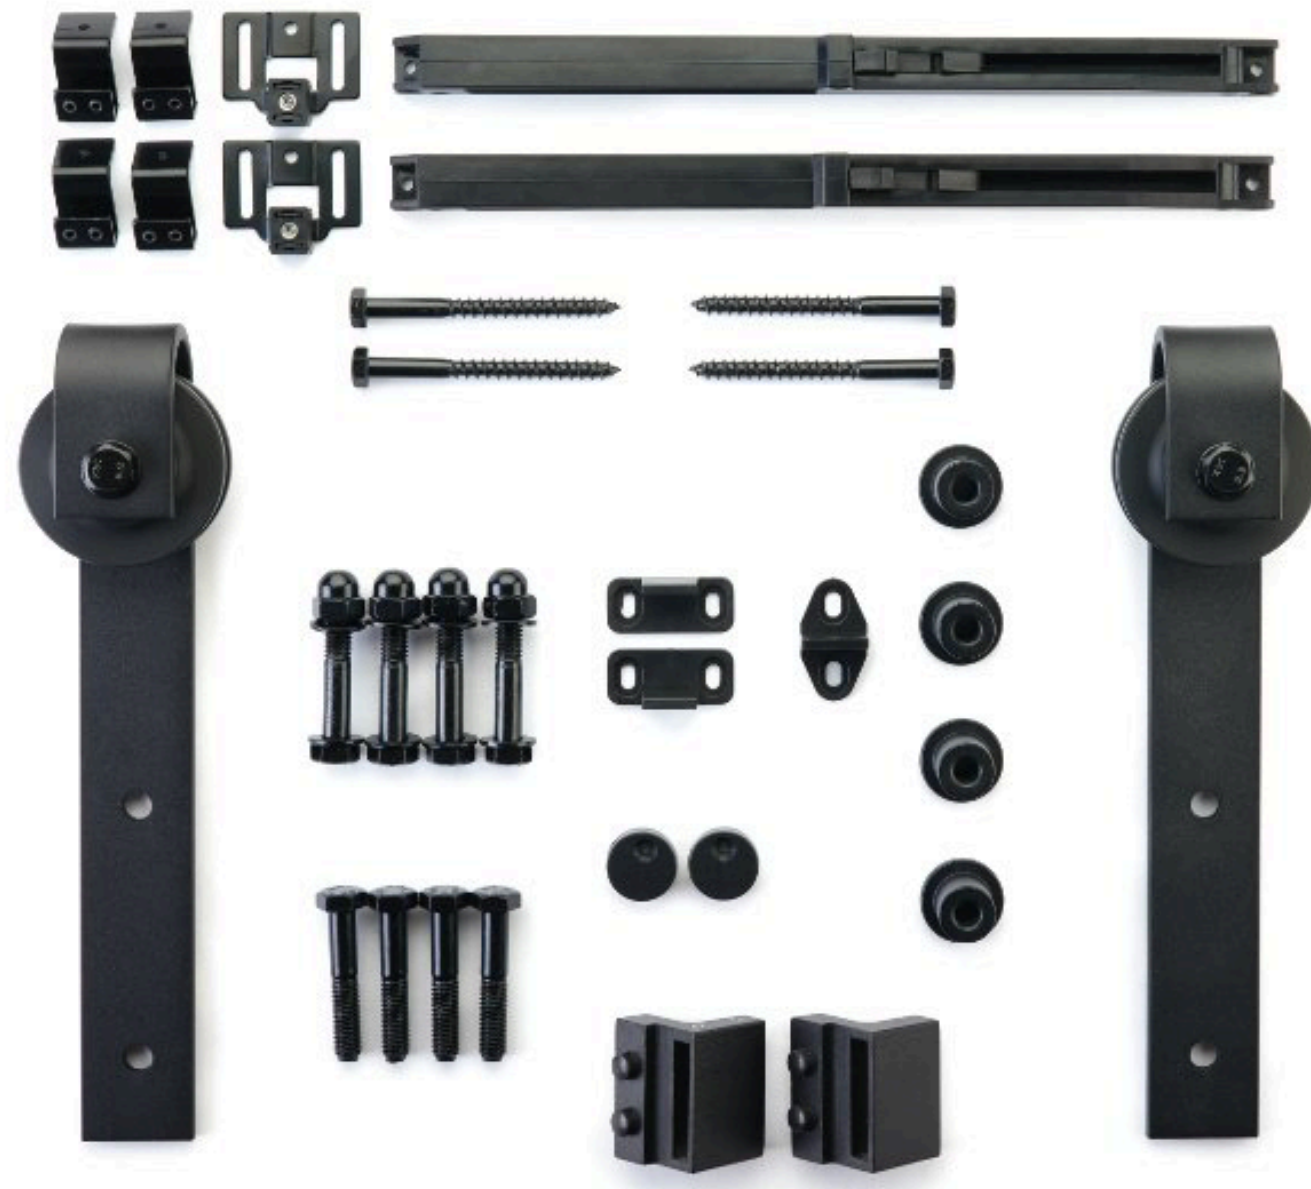

## Barn Door Flat Track Hardware Kit

with Soft Open & Close System

Yale Expressions™ Barn Door Flat Track Hardware Kit with Soft Open & Close system contains everything you need to easily install a sliding door in your home.

### THIS KIT INCLUDES:

- 72" or 96" Track (1x)
- Soft Open & Close Units (2x)
- Hangers (2x)
- Doorstops (2x)
- Anti-Jump Discs (2x)
- Single Floor Guide (1x)
- Double Floor Guide (1x)

### PRODUCT SPECIFICATIONS

- 1/4" Steel track
- Nylon wheel with ball bearings
- Maximum weight capacity up to 200 lb
- Doors 1-3/8" thru 1-3/4" thick
- 72" Track accommodates openings up to 36" wide
- 96" Track accommodates openings up to 48" wide