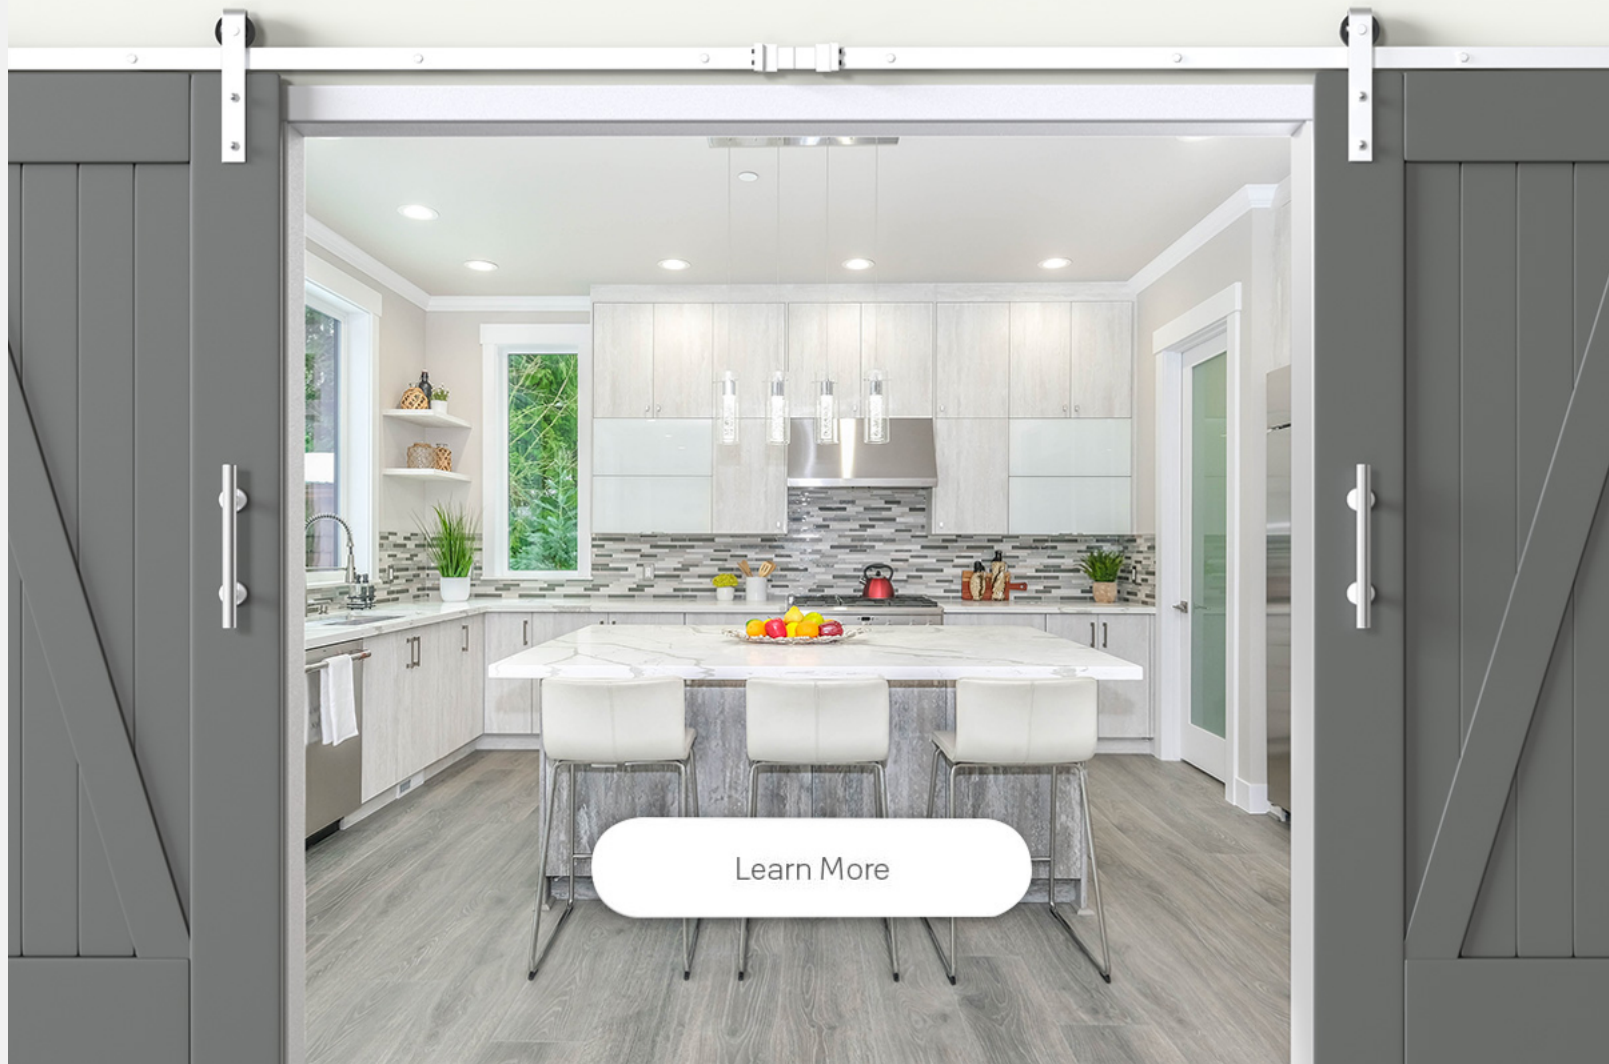

[Learn More](#)

Yale Expressions™ Series is available exclusively to EMTEK dealers.

- All **EMTEK** dealers have access to Yale Expressions™ automatically
- Freight prepaid with no minimum order requirements
- Order Yale Expressions™ and **EMTEK** products on the same purchase order
- Same **EMTEK** Sales Representative and Customer Service team
- Not available in Big Box stores or their websites

Questions? Contact us today 1-800-356-2741

YaleExpressions.com

[Dealer Site](#)