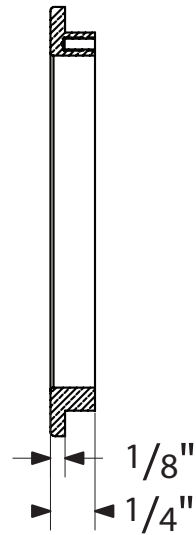

Square Pocket Door Mortise Lock - Passage/Dummy Function

Passage/Dummy
Exterior Trim

Side View

Passage/Dummy
Interior Trim

Round Pocket Door Mortise Lock - Passage/Dummy Function

EMTEK®

*NOTE: NOT DRAWN TO SCALE.

2174, 2176 Rev. 03/12/20

Passage
Pocket Door Mortise Lock

Privacy
Pocket Door Mortise Lock

Dummy
Pocket Door Mortise Lock

Pocket Door Mortise Lock Body

EMTEK®

*NOTE: NOT DRAWN TO SCALE.

Rev. 06/26/2018