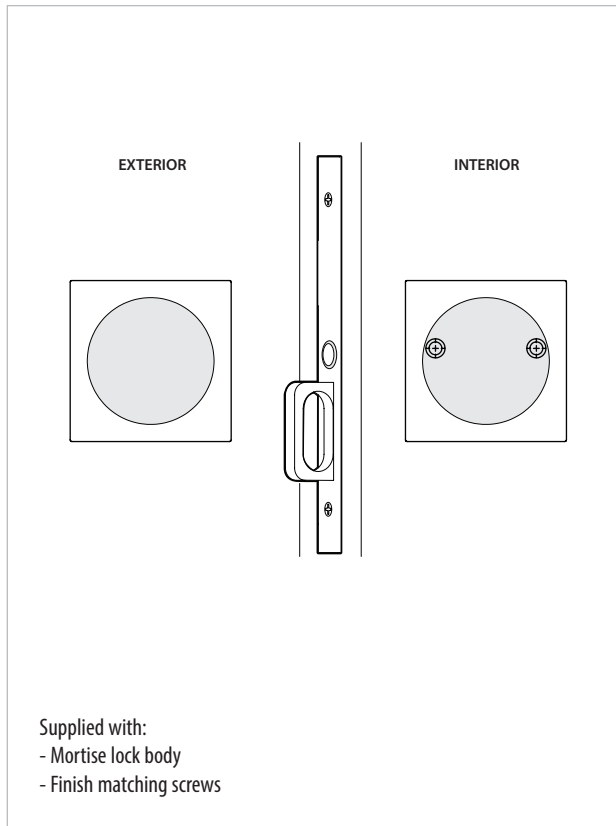

Square Pocket Door Mortise Lock - Passage/Dummy Function

Passage/Dummy
Exterior Trim

Side View

Passage/Dummy
Interior Trim

Round Pocket Door Mortise Lock - Passage/Dummy Function

EMTEK®

*NOTE: NOT DRAWN TO SCALE.

2174, 2176 Rev. 03/12/20

Passage
Pocket Door Mortise Lock

Privacy
Pocket Door Mortise Lock

Dummy
Pocket Door Mortise Lock

Pocket Door Mortise Lock Body

EMTEK®

*NOTE: NOT DRAWN TO SCALE.

Rev. 06/26/2018