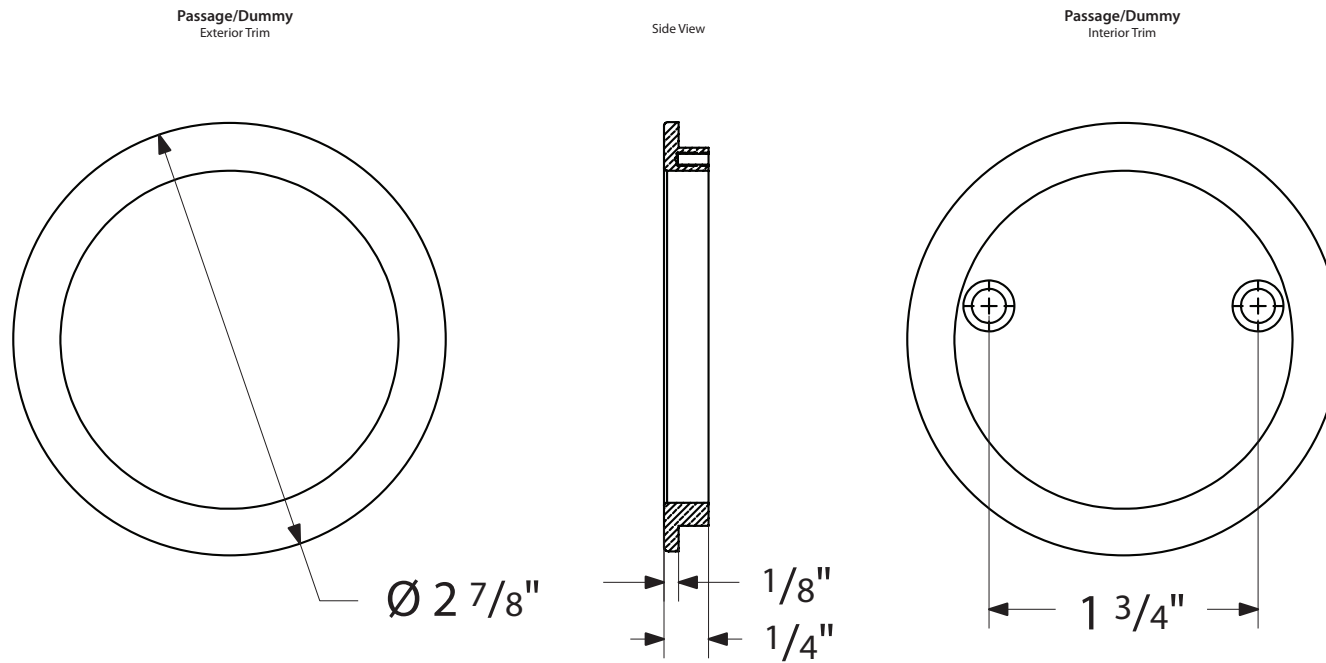

Square Pocket Door Mortise Lock - Passage/Dummy Function

Passage/Dummy
Exterior Trim

Side View

Passage/Dummy
Interior Trim

Round Pocket Door Mortise Lock - Passage/Dummy Function

EMTEK®

*NOTE: NOT DRAWN TO SCALE.