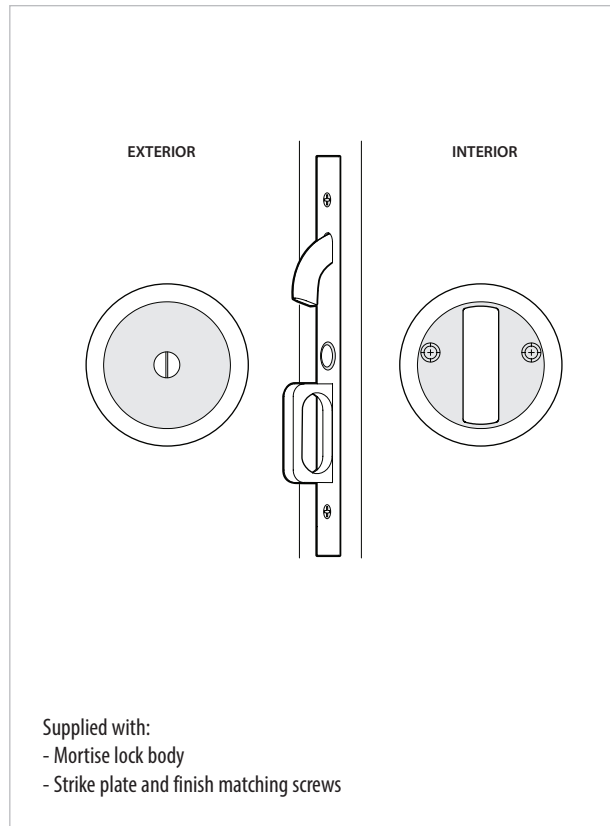

Square Pocket Door Mortise Lock - Passage/Dummy Function

Passage/Dummy
Exterior Trim

Side View

Passage/Dummy
Interior Trim

Round Pocket Door Mortise Lock - Passage/Dummy Function

EMTEK®

*NOTE: NOT DRAWN TO SCALE.

2174, 2176 Rev. 03/12/20

Passage
Pocket Door Mortise Lock

Privacy
Pocket Door Mortise Lock

Dummy
Pocket Door Mortise Lock

Pocket Door Mortise Lock Body

EMTEK®

*NOTE: NOT DRAWN TO SCALE.

Rev. 06/26/2018