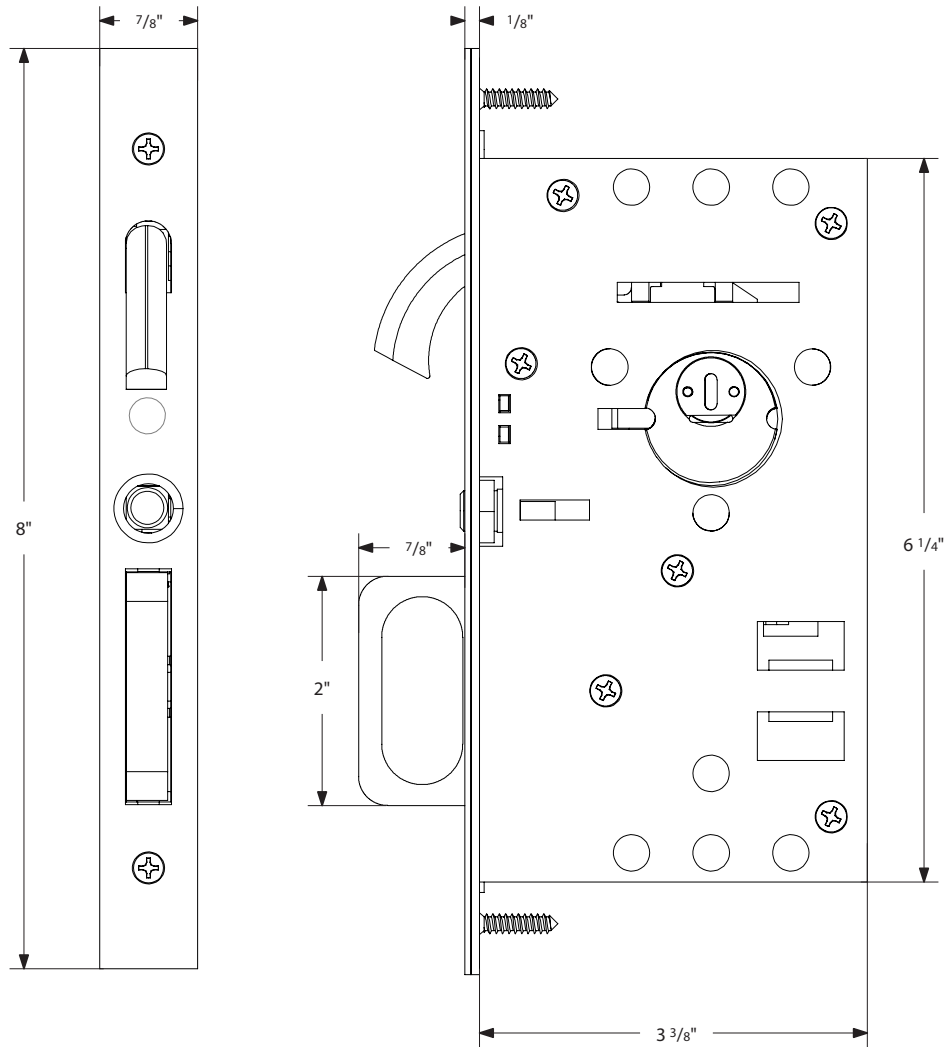

Square Pocket Door Mortise Lock - Passage/Dummy Function

Passage/Dummy
Exterior Trim

Side View

Passage/Dummy
Interior Trim

Round Pocket Door Mortise Lock - Passage/Dummy Function

EMTEK®

*NOTE: NOT DRAWN TO SCALE.

2174, 2176 Rev. 03/12/20

Passage
Pocket Door Mortise Lock

Privacy
Pocket Door Mortise Lock

Dummy
Pocket Door Mortise Lock

Pocket Door Mortise Lock Body

EMTEK®

*NOTE: NOT DRAWN TO SCALE.

Rev. 06/26/2018