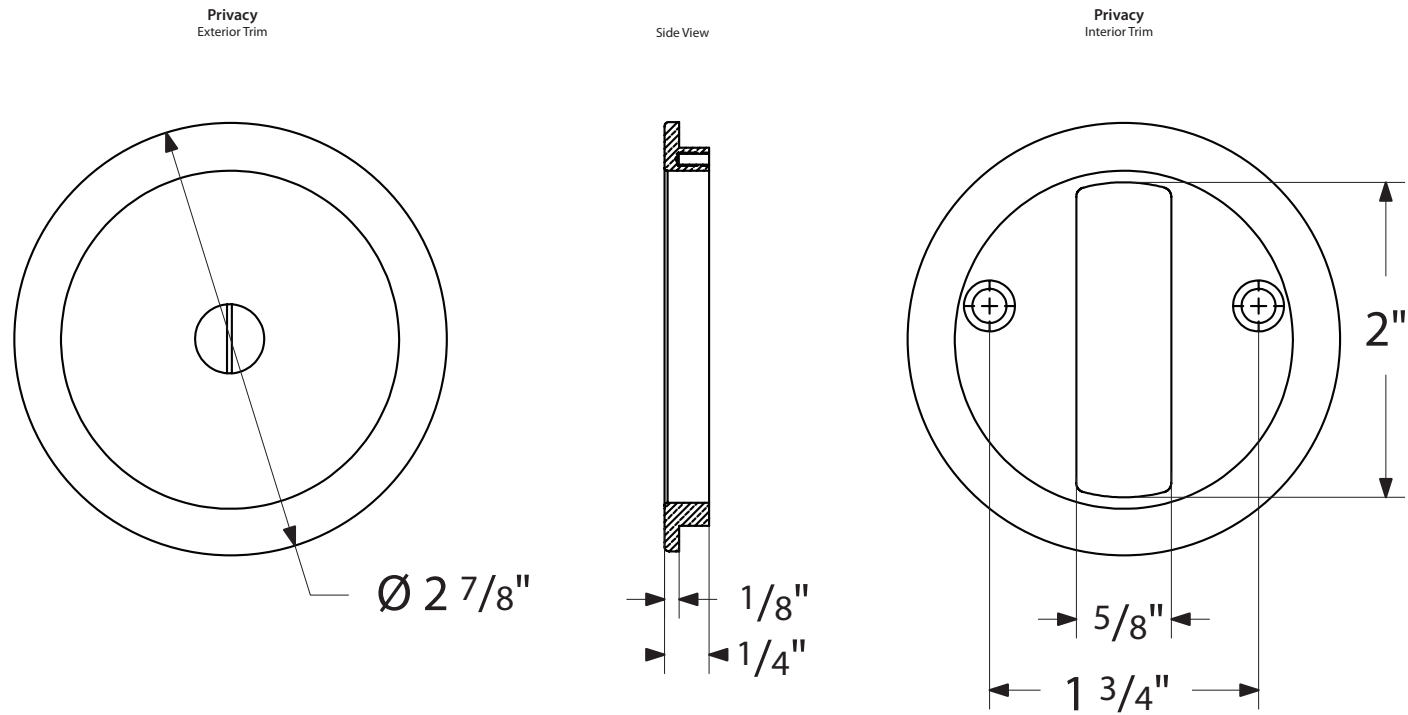

Square Pocket Door Mortise Lock - Passage/Dummy Function

Passage/Dummy
Exterior Trim

Side View

Passage/Dummy
Interior Trim

Round Pocket Door Mortise Lock - Passage/Dummy Function

EMTEK®

*NOTE: NOT DRAWN TO SCALE.