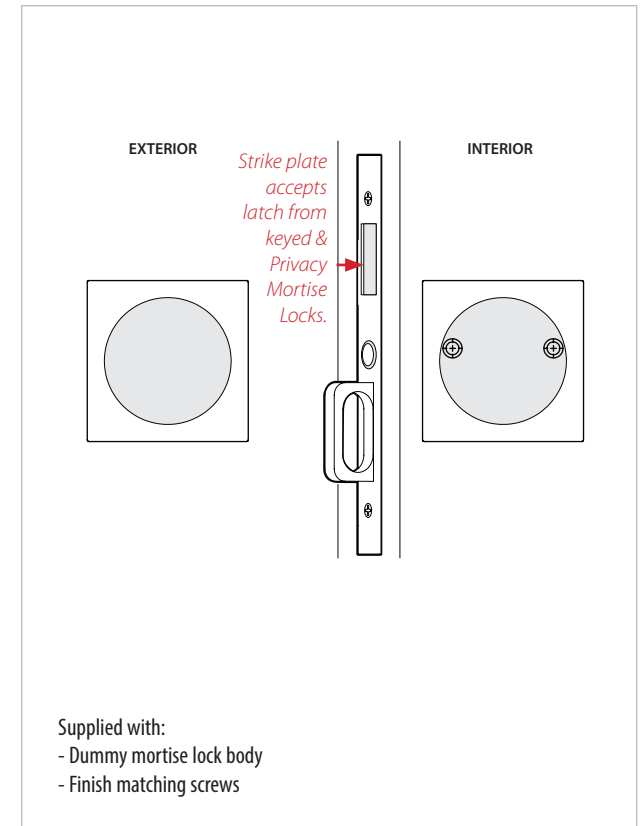

Square Pocket Door Mortise Lock - Passage/Dummy Function

Passage/Dummy
Exterior Trim

Side View

Passage/Dummy
Interior Trim

Round Pocket Door Mortise Lock - Passage/Dummy Function

EMTEK®

*NOTE: NOT DRAWN TO SCALE.

2174, 2176 Rev. 03/12/20

Passage
Pocket Door Mortise Lock

Privacy
Pocket Door Mortise Lock

Dummy
Pocket Door Mortise Lock

Pocket Door Mortise Lock Body

EMTEK®

*NOTE: NOT DRAWN TO SCALE.

Rev. 06/26/2018