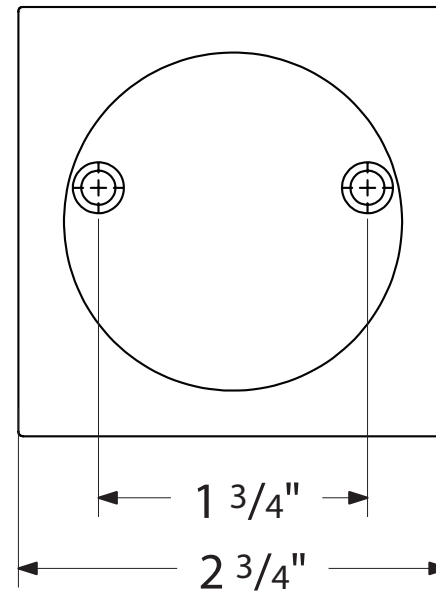

Square Pocket Door Mortise Lock - Passage/Dummy Function

Passage/Dummy
Exterior Trim

Side View

Passage/Dummy
Interior Trim

Round Pocket Door Mortise Lock - Passage/Dummy Function

EMTEK®

*NOTE: NOT DRAWN TO SCALE.