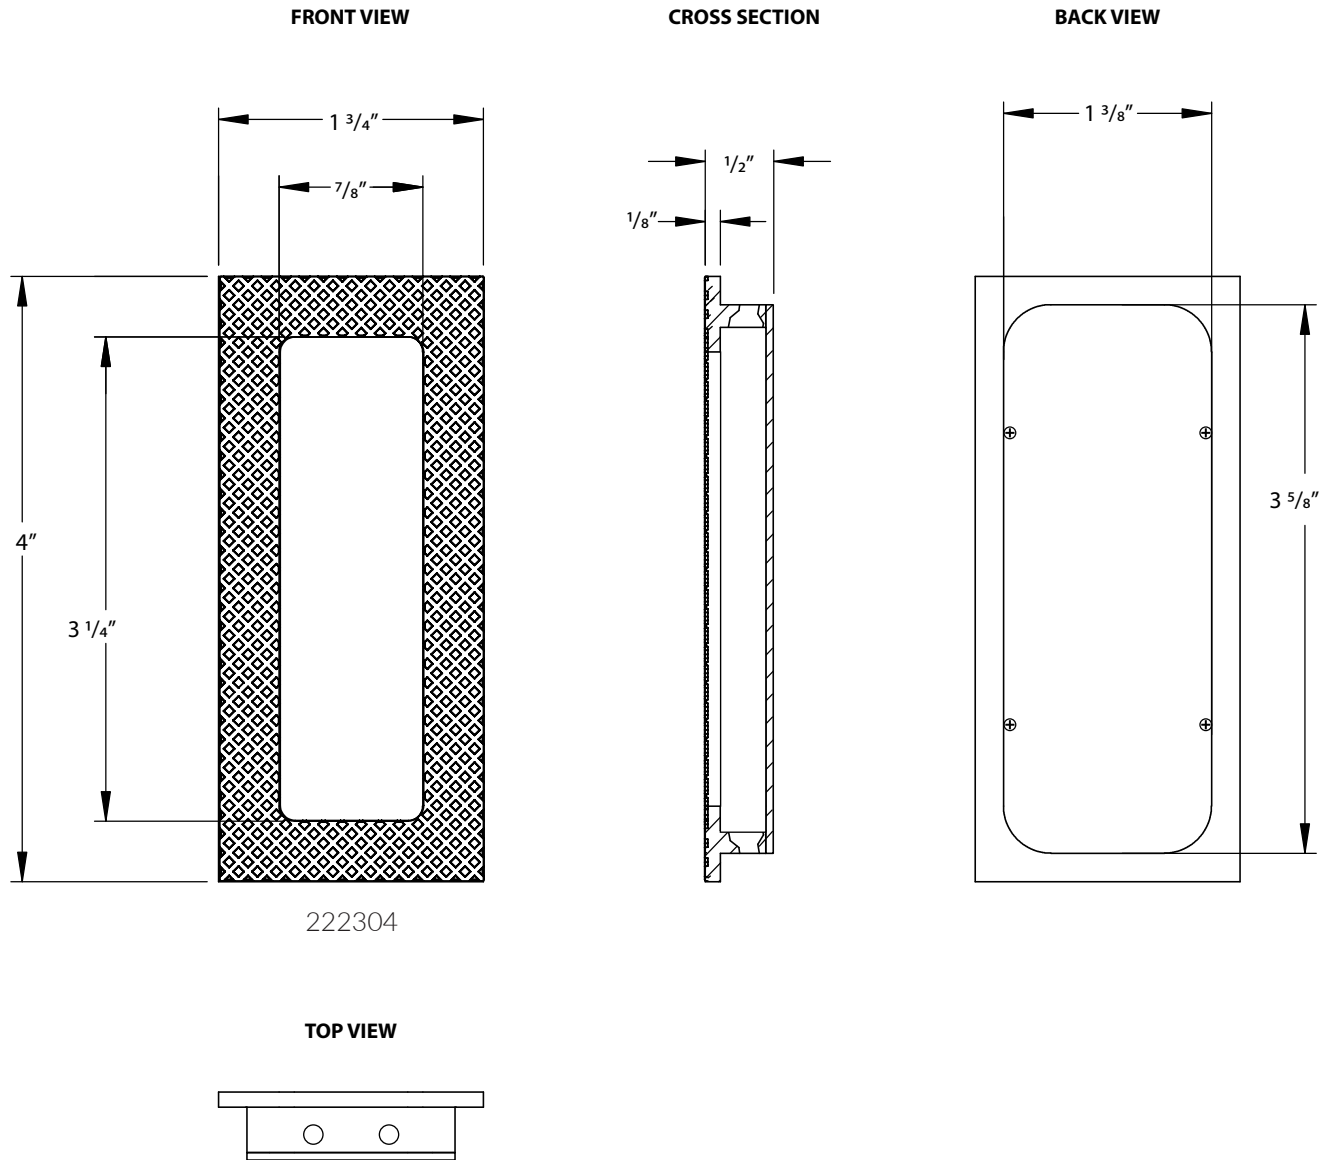

* Note: For general info only. Not drawn to scale.
Do not use as a drilling template.

MODERN RECTANGULAR KNURLED FLUSH PULL WITH PLAIN POCKET - 4"

EMTEK®

* Note: For general info only. Not drawn to scale.
Do not use as a drilling template.