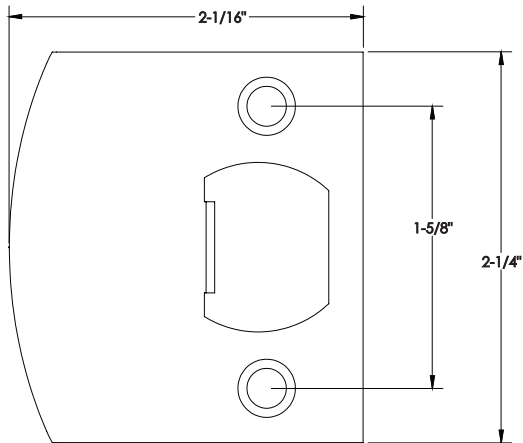

Full Lip Strike, Square Corners
86084

Full Lip Strike, 1/4" Radius Corners
86085

Extended Lip Strike, Square Corners
86086

T Strike, Square Corners
86087