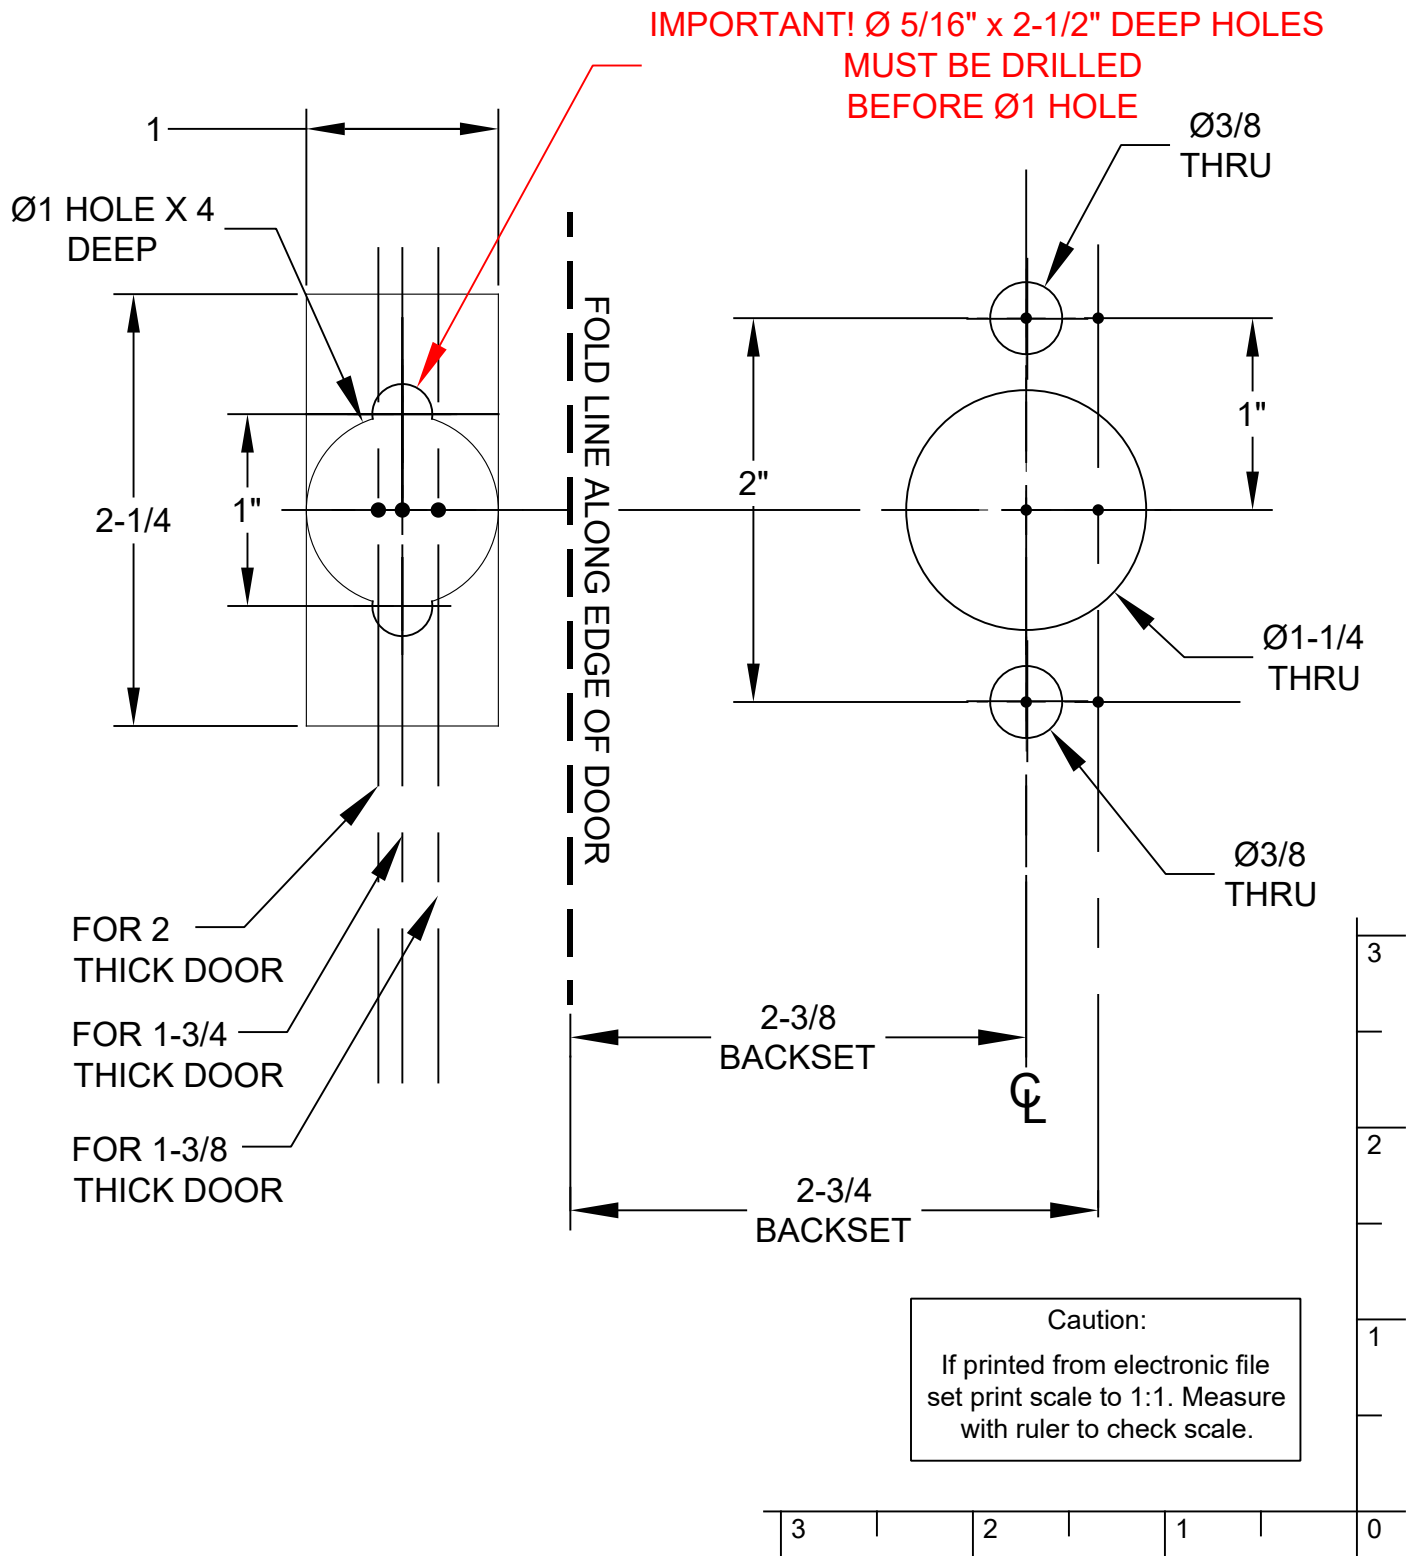

OVAL STRETTO DOOR PREPARATION

*NOTES:
ALL DIMENSIONS ARE IN INCHES.
DO NOT PHOTOCOPY TEMPLATE (SCALE MAY BE AFFECTED).