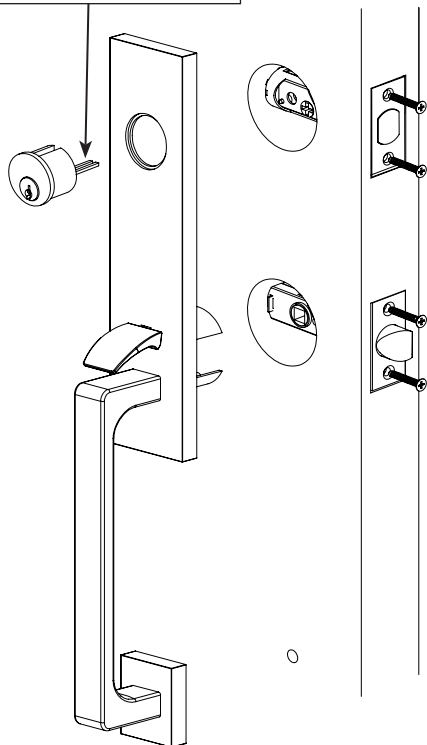

Installation Guide

Tubular Monolithic Entryset - Double Cylinder Deadbolt

EMTEK®

1. Door Prep

2. Door Jamb Prep

3. Outside Trim

Tailpiece Horizontal

Plates and Grip vary depending on style

4. Inside Trim

Tailpiece Vertical