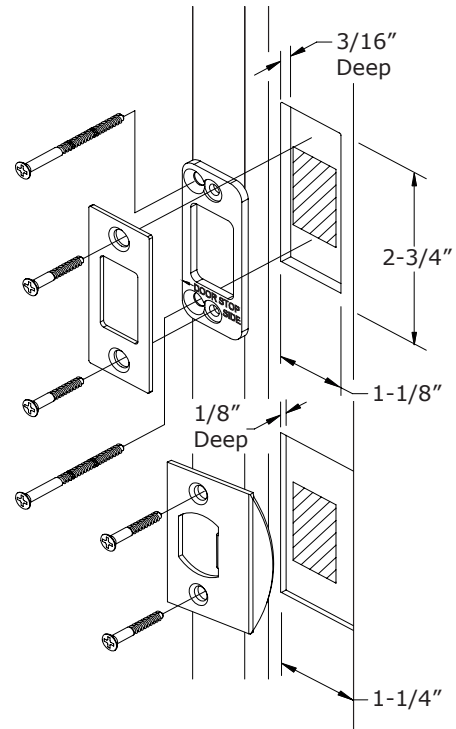

Installation Guide

Tubular Monolithic Entryset - Double Cylinder Deadbolt

EMTEK®

1. Door Prep

2. Door Jamb Prep

3. Outside Trim

Tailpiece Horizontal

Plates and Grip vary depending on style

4. Inside Trim

Tailpiece Vertical