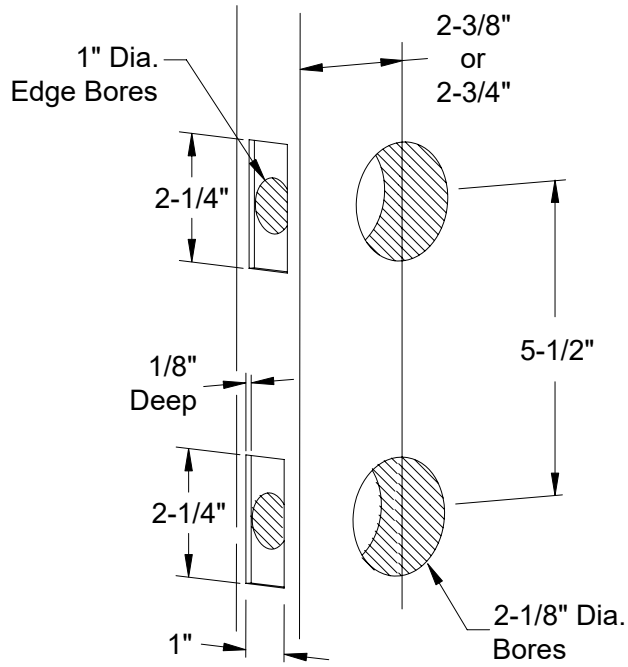

Installation Guide

Tubular Monolithic Entryset - Double Cylinder Deadbolt

EMTEK®

1. Door Prep

2. Door Jamb Prep

3. Outside Trim

Tailpiece Horizontal

Plates and Grip vary depending on style

4. Inside Trim

Tailpiece Vertical