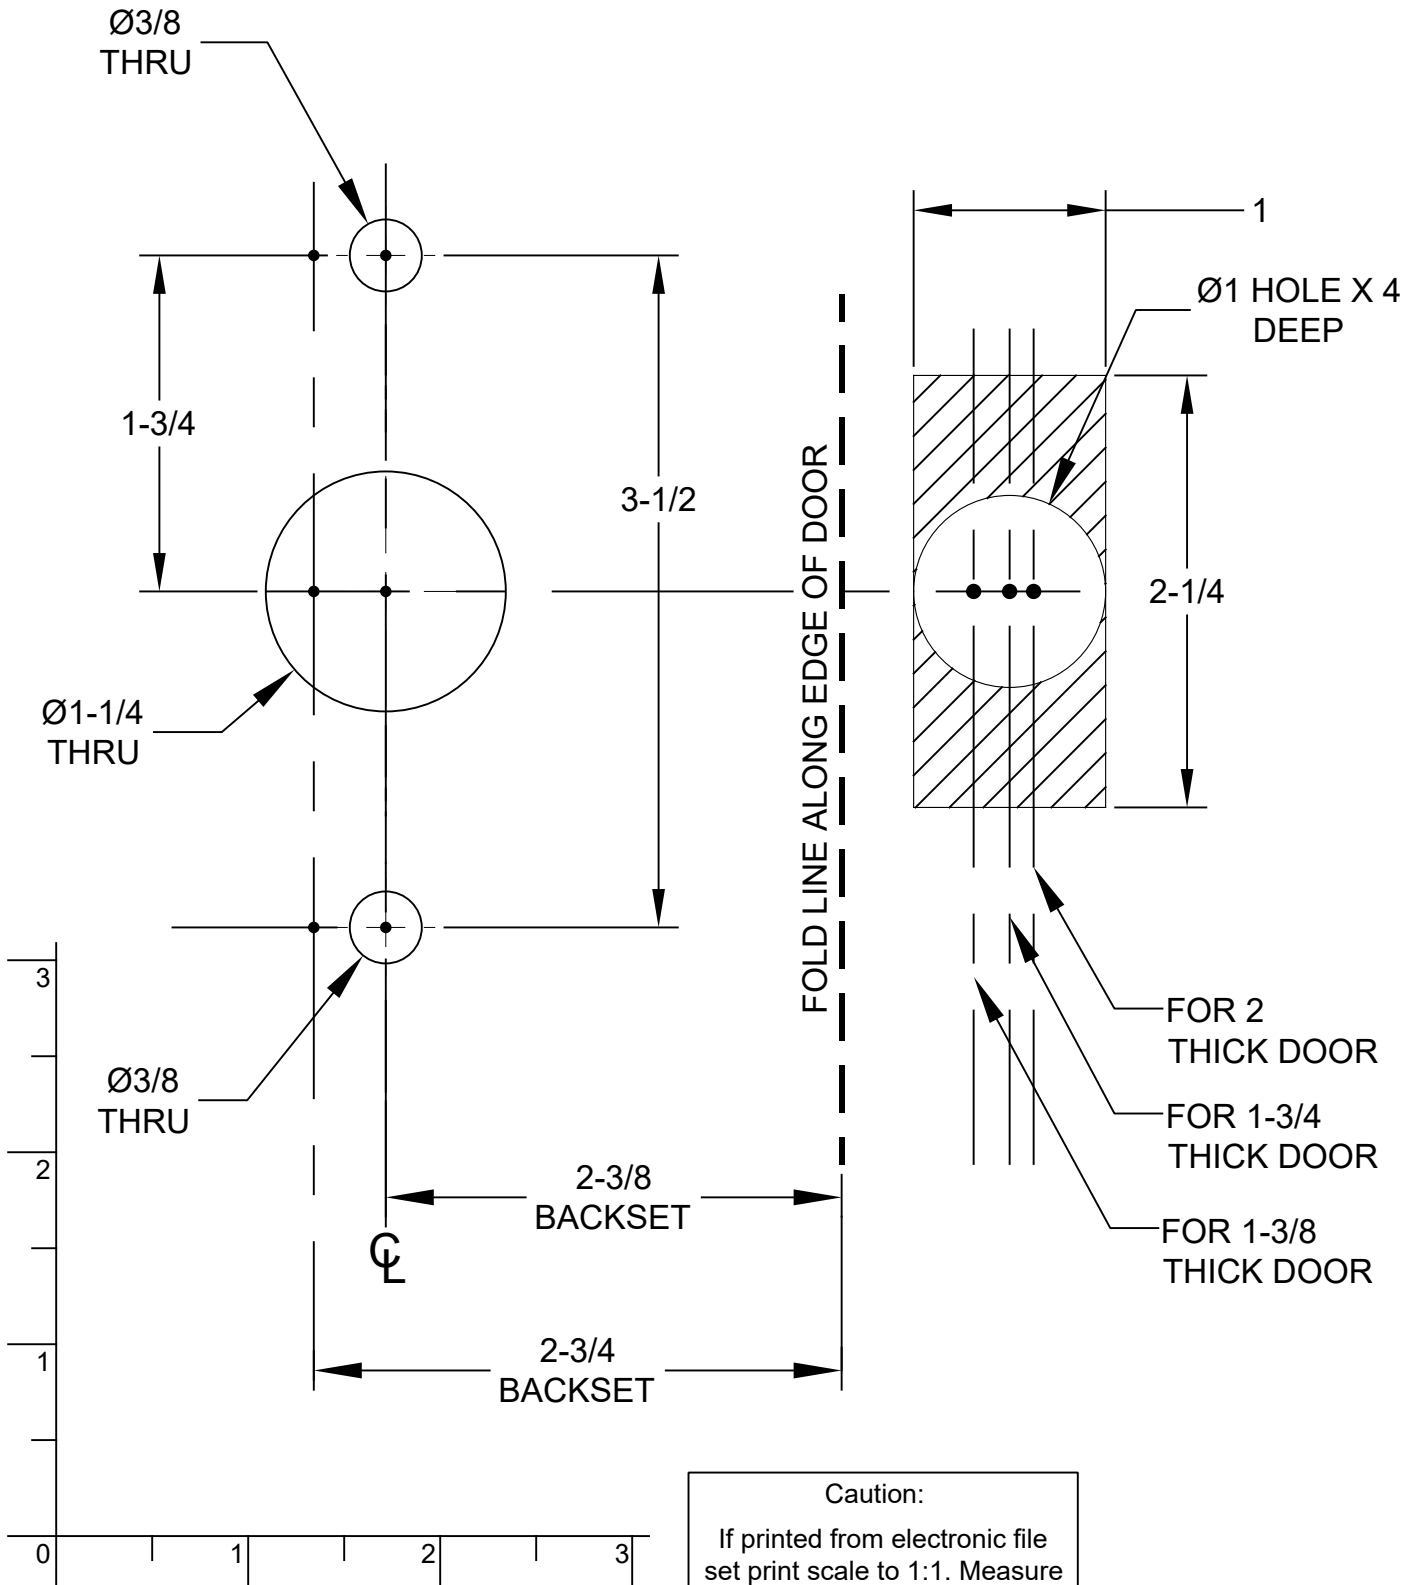

# STRETTO 1.5X5 DOOR PREPARATION PASSAGE (LEFT HAND)

EMTEK®

**\*NOTES:**

ALL DIMENSIONS ARE IN INCHES.

DO NOT PHOTOCOPY TEMPLATE (SCALE MAY BE AFFECTED).

IN4-STRETTO1.5X5PASS-LH REV 2 12-13-21

# STRETTO 1.5X5 DOOR PREPARATION PASSAGE (RIGHT HAND)

**EMTEK®**

\*NOTES:  
ALL DIMENSIONS ARE IN INCHES.  
DO NOT PHOTOCOPY TEMPLATE (SCALE MAY BE AFFECTED).

# STRETTO 1.5X5 DOOR PREPARATION PRIVACY (LEFT HAND)

**EMTEK®**

\*NOTES:  
ALL DIMENSIONS ARE IN INCHES.  
DO NOT PHOTOCOPY TEMPLATE (SCALE MAY BE AFFECTED).

# STRETTO 1.5X5 DOOR PREPARATION PRIVACY (RIGHT HAND)

**EMTEK®**

\*NOTES:  
ALL DIMENSIONS ARE IN INCHES.  
DO NOT PHOTOCOPY TEMPLATE (SCALE MAY BE AFFECTED).