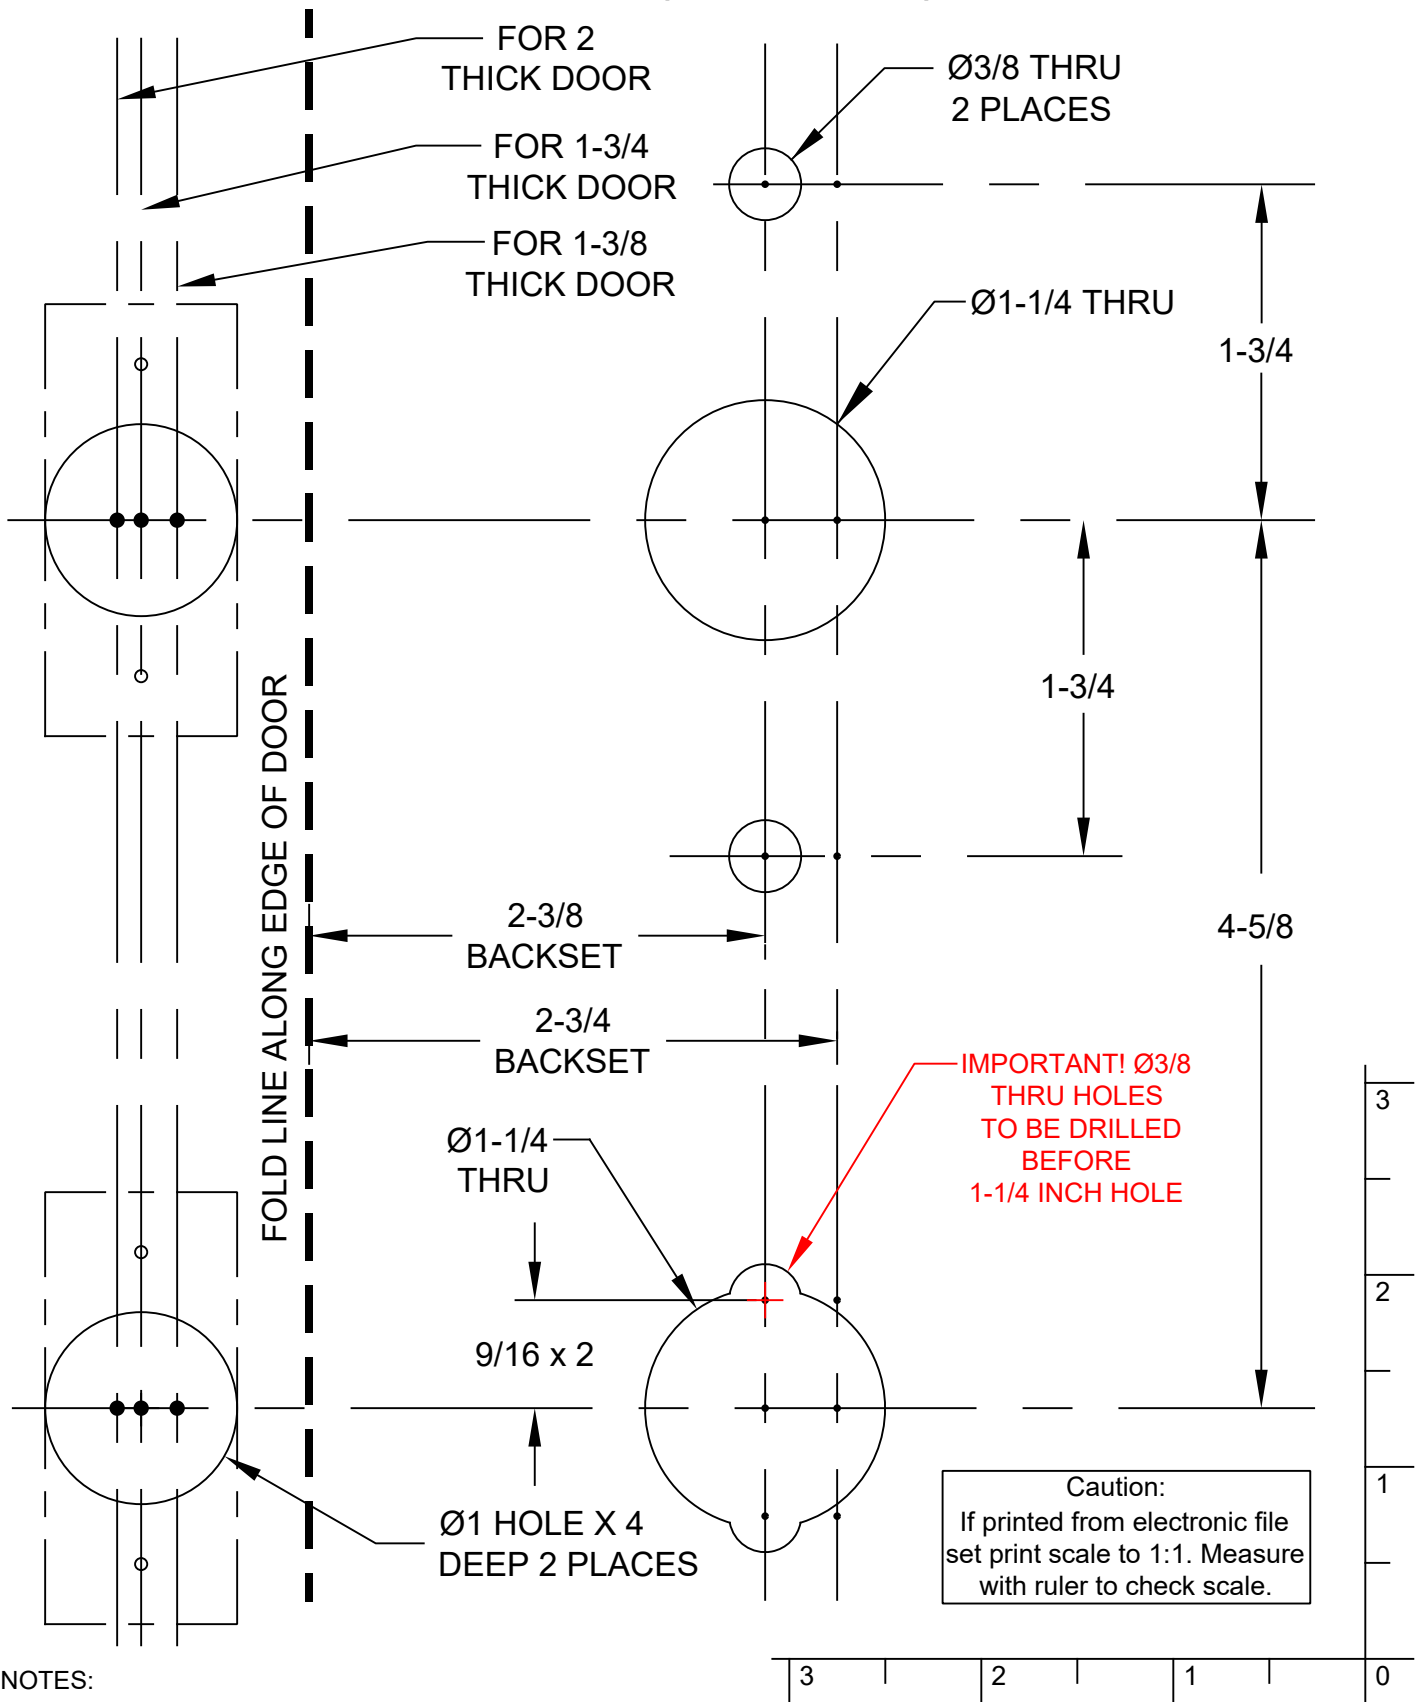

# STRETTO 1.5X5 DOOR PREPARATION PASSAGE (RIGHT HAND)

**EMTEK®**

\*NOTES:  
ALL DIMENSIONS ARE IN INCHES.  
DO NOT PHOTOCOPY TEMPLATE (SCALE MAY BE AFFECTED).

# STRETTO 1.5X5 DOOR PREPARATION PRIVACY (LEFT HAND)

**EMTEK®**

\*NOTES:  
ALL DIMENSIONS ARE IN INCHES.  
DO NOT PHOTOCOPY TEMPLATE (SCALE MAY BE AFFECTED).

# STRETTO 1.5X5 DOOR PREPARATION PRIVACY (RIGHT HAND)

**EMTEK®**

\*NOTES:  
ALL DIMENSIONS ARE IN INCHES.  
DO NOT PHOTOCOPY TEMPLATE (SCALE MAY BE AFFECTED).

# STRETTO 1.5X5 DOOR PREPARATION DUMMY (LEFT HAND)

**EMTEK®**

\*NOTES:  
ALL DIMENSIONS ARE IN INCHES.  
DO NOT PHOTOCOPY TEMPLATE (SCALE MAY BE AFFECTED).