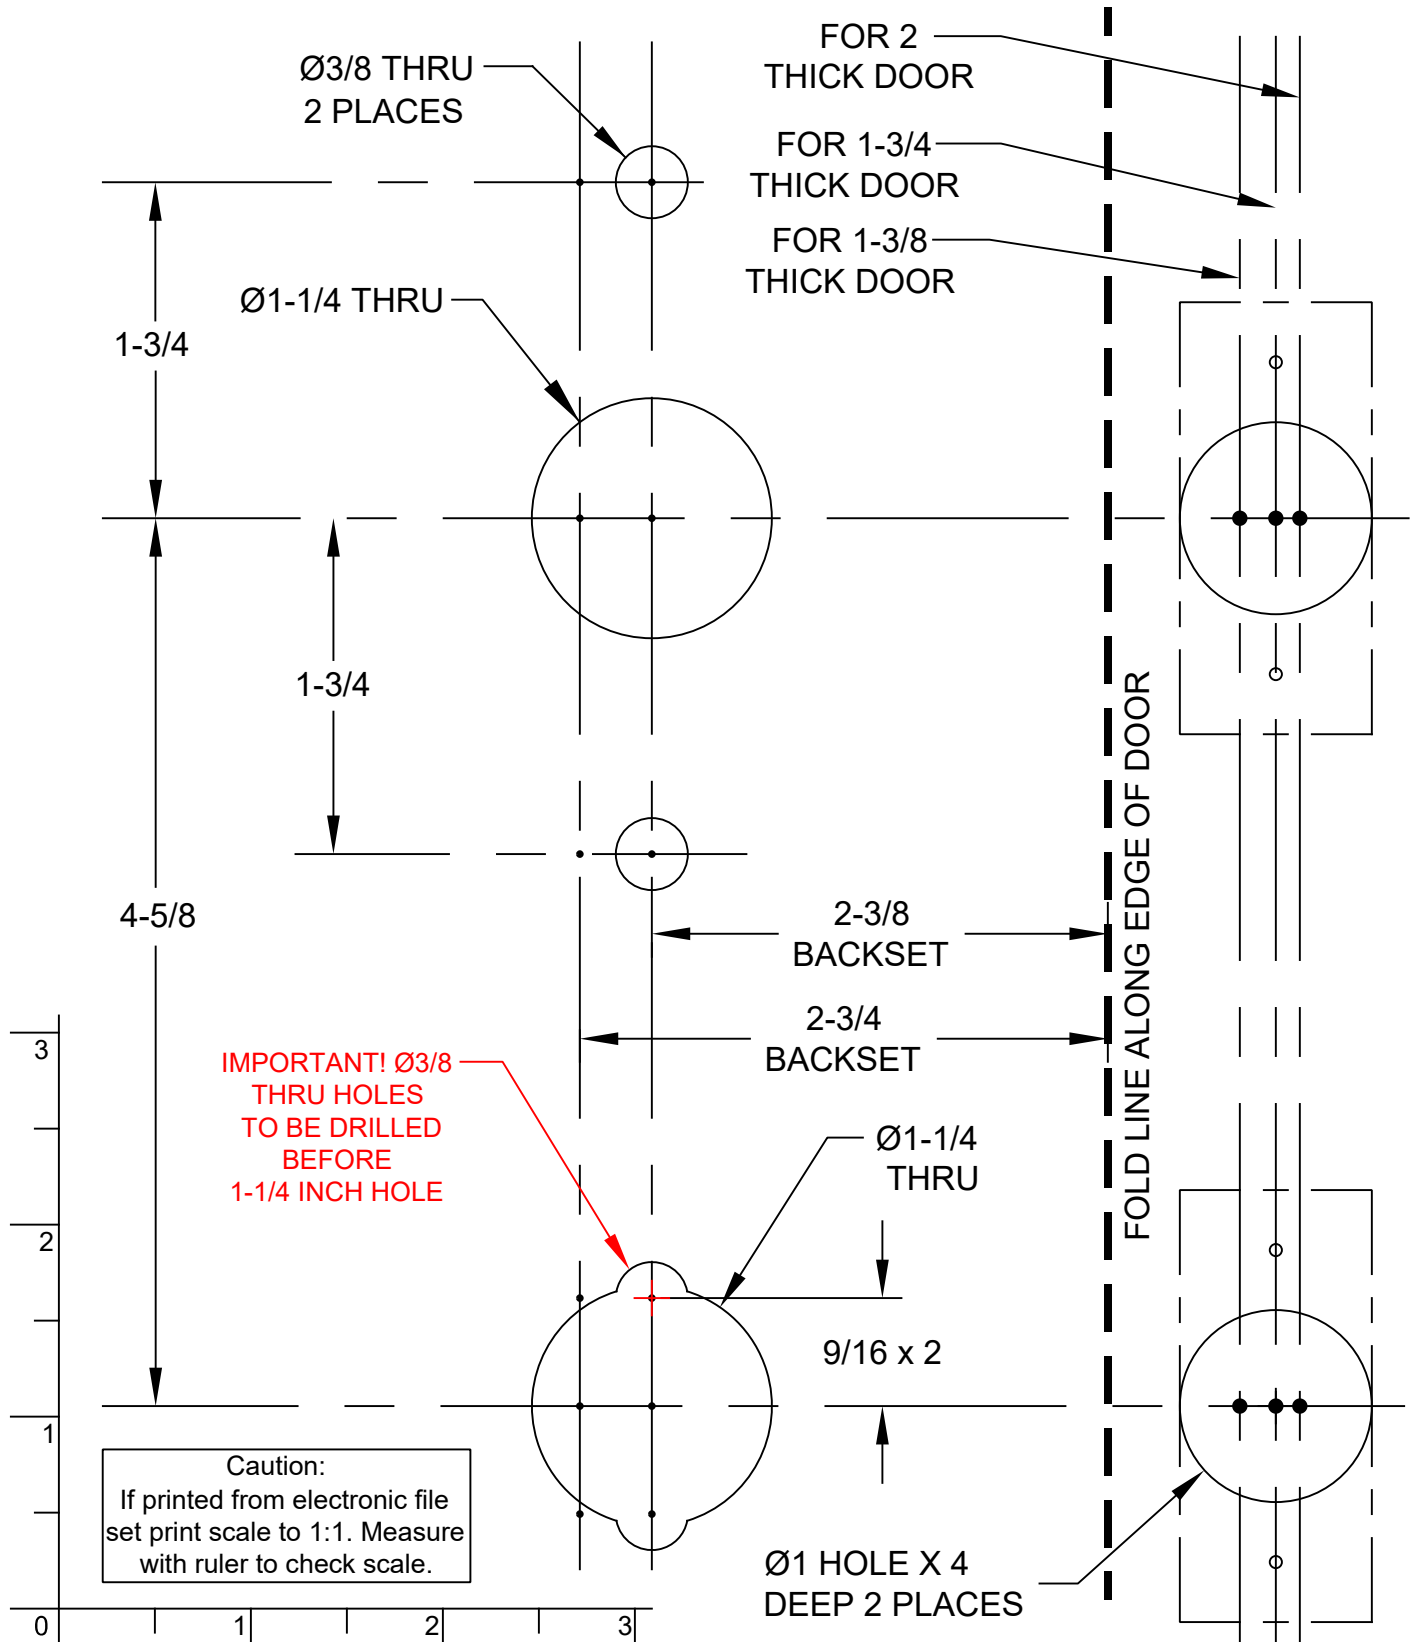

# STRETTO 1.5X5 DOOR PREPARATION PASSAGE (LEFT HAND)

EMTEK®

**\*NOTES:**

ALL DIMENSIONS ARE IN INCHES.

DO NOT PHOTOCOPY TEMPLATE (SCALE MAY BE AFFECTED).

IN4-STRETTO1.5X5PASS-LH REV 2 12-13-21

# STRETTO 1.5X5 DOOR PREPARATION PASSAGE (RIGHT HAND)

**EMTEK®**

\*NOTES:  
ALL DIMENSIONS ARE IN INCHES.  
DO NOT PHOTOCOPY TEMPLATE (SCALE MAY BE AFFECTED).

# STRETTO 1.5X5 DOOR PREPARATION PRIVACY (LEFT HAND)

**EMTEK®**

\*NOTES:  
ALL DIMENSIONS ARE IN INCHES.  
DO NOT PHOTOCOPY TEMPLATE (SCALE MAY BE AFFECTED).

# STRETTO 1.5X5 DOOR PREPARATION PRIVACY (RIGHT HAND)

**EMTEK®**

\*NOTES:  
ALL DIMENSIONS ARE IN INCHES.  
DO NOT PHOTOCOPY TEMPLATE (SCALE MAY BE AFFECTED).