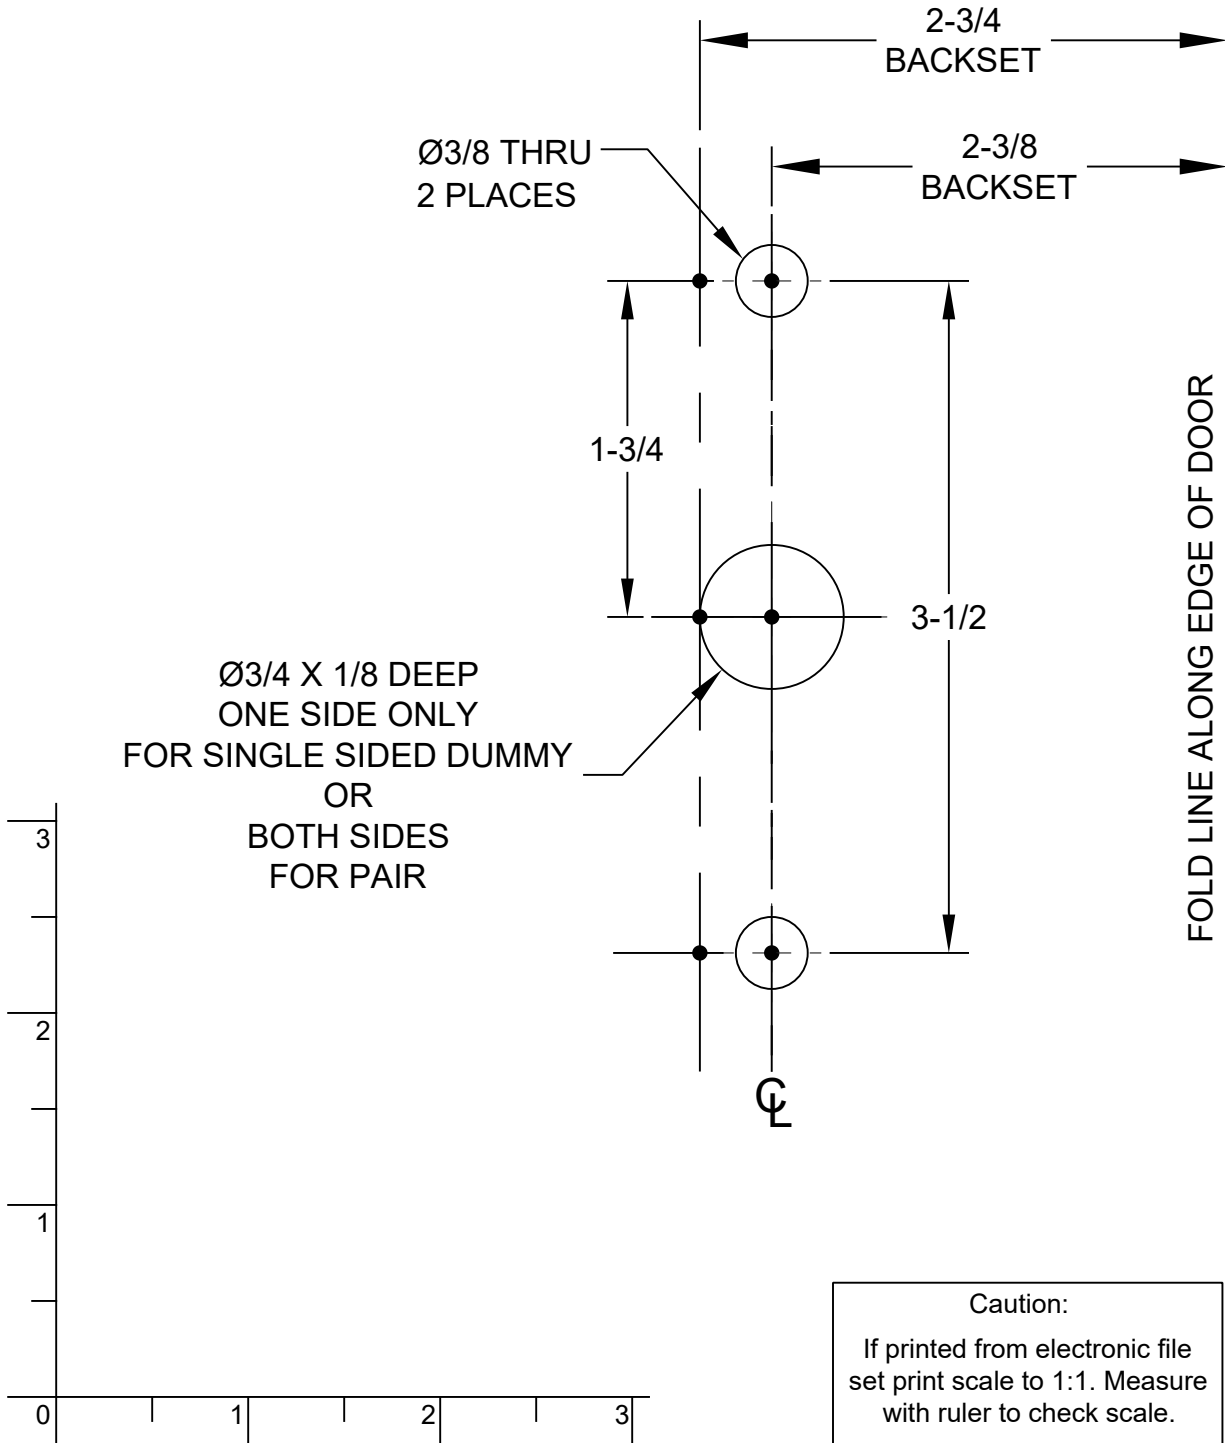

# STRETTO 1.5X5 DOOR PREPARATION PRIVACY (LEFT HAND)

**EMTEK®**

\*NOTES:  
ALL DIMENSIONS ARE IN INCHES.  
DO NOT PHOTOCOPY TEMPLATE (SCALE MAY BE AFFECTED).

# STRETTO 1.5X5 DOOR PREPARATION PRIVACY (RIGHT HAND)

**EMTEK®**

\*NOTES:  
ALL DIMENSIONS ARE IN INCHES.  
DO NOT PHOTOCOPY TEMPLATE (SCALE MAY BE AFFECTED).

# STRETTO 1.5X5 DOOR PREPARATION DUMMY (LEFT HAND)

**EMTEK®**

\*NOTES:  
ALL DIMENSIONS ARE IN INCHES.  
DO NOT PHOTOCOPY TEMPLATE (SCALE MAY BE AFFECTED).

# STRETTO 1.5X5 DOOR PREPARATION DUMMY (RIGHT HAND)

**EMTEK®**

**Caution:**  
If printed from electronic file  
set print scale to 1:1. Measure  
with ruler to check scale.

\*NOTES:  
ALL DIMENSIONS ARE IN INCHES.  
DO NOT PHOTOCOPY TEMPLATE (SCALE MAY BE AFFECTED).