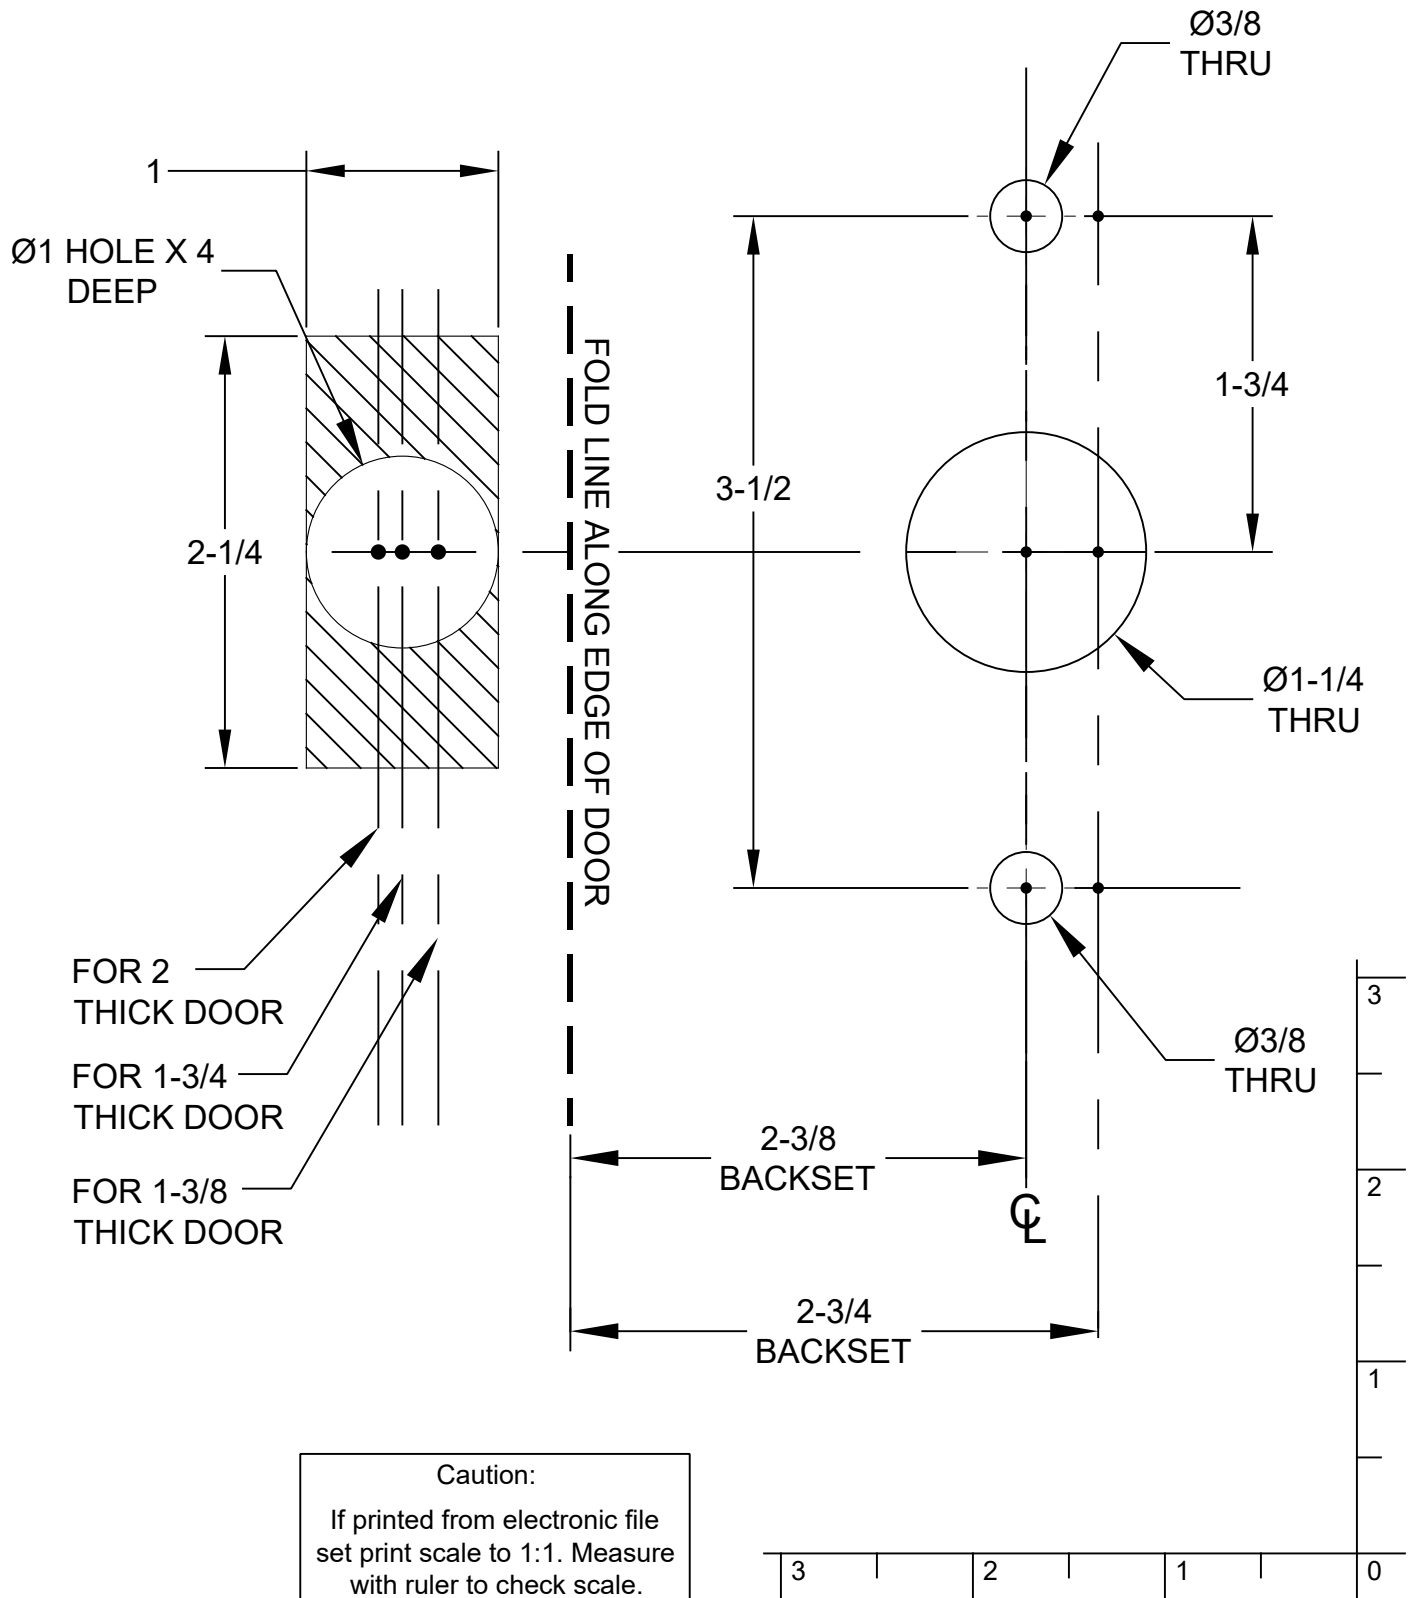

# STRETTO 1.5X5 DOOR PREPARATION PASSAGE (LEFT HAND)

EMTEK®

**\*NOTES:**

ALL DIMENSIONS ARE IN INCHES.

DO NOT PHOTOCOPY TEMPLATE (SCALE MAY BE AFFECTED).

IN4-STRETTO1.5X5PASS-LH REV 2 12-13-21

# STRETTO 1.5X5 DOOR PREPARATION PASSAGE (RIGHT HAND)

**EMTEK®**

\*NOTES:  
ALL DIMENSIONS ARE IN INCHES.  
DO NOT PHOTOCOPY TEMPLATE (SCALE MAY BE AFFECTED).

# STRETTO 1.5X5 DOOR PREPARATION PRIVACY (LEFT HAND)

**EMTEK®**

\*NOTES:  
ALL DIMENSIONS ARE IN INCHES.  
DO NOT PHOTOCOPY TEMPLATE (SCALE MAY BE AFFECTED).

# STRETTO 1.5X5 DOOR PREPARATION PRIVACY (RIGHT HAND)

**EMTEK®**

\*NOTES:  
ALL DIMENSIONS ARE IN INCHES.  
DO NOT PHOTOCOPY TEMPLATE (SCALE MAY BE AFFECTED).