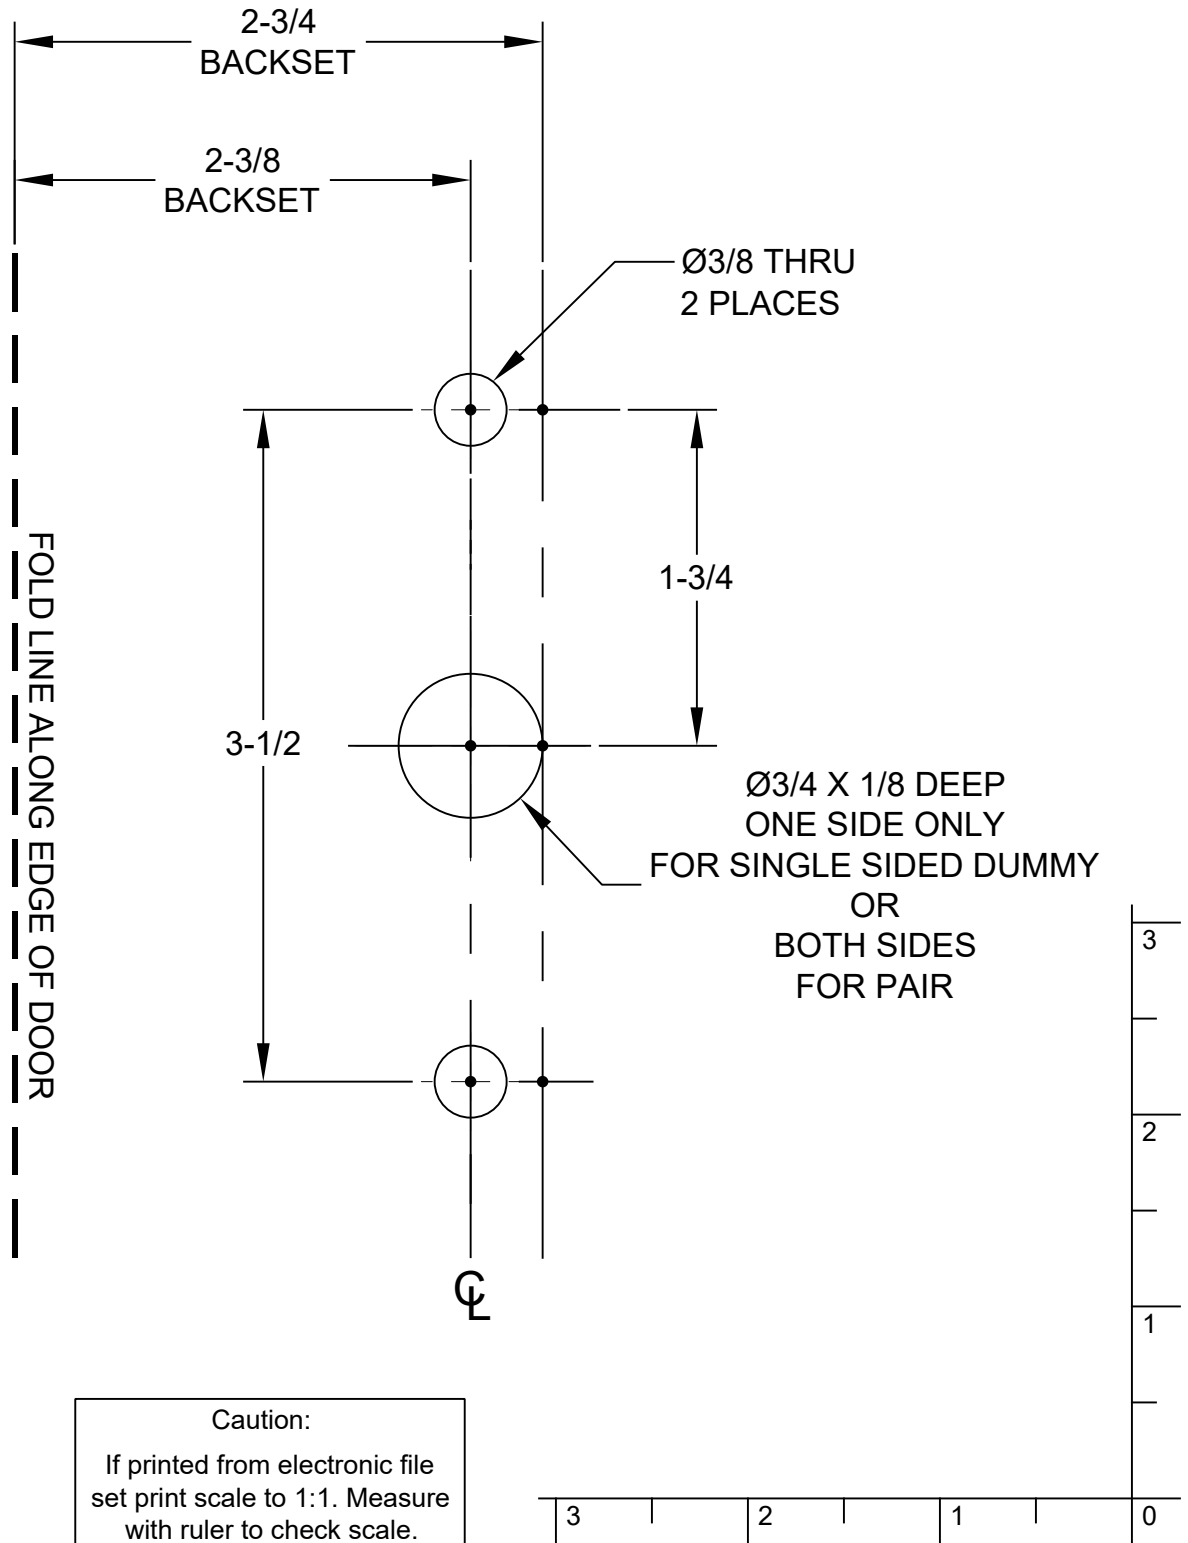

# STRETTO 1.5X5 DOOR PREPARATION PRIVACY (RIGHT HAND)

**EMTEK®**

\*NOTES:  
ALL DIMENSIONS ARE IN INCHES.  
DO NOT PHOTOCOPY TEMPLATE (SCALE MAY BE AFFECTED).

# STRETTO 1.5X5 DOOR PREPARATION DUMMY (LEFT HAND)

**EMTEK®**

\*NOTES:  
ALL DIMENSIONS ARE IN INCHES.  
DO NOT PHOTOCOPY TEMPLATE (SCALE MAY BE AFFECTED).

# STRETTO 1.5X5 DOOR PREPARATION DUMMY (RIGHT HAND)

**EMTEK®**

**Caution:**  
If printed from electronic file  
set print scale to 1:1. Measure  
with ruler to check scale.

\*NOTES:  
ALL DIMENSIONS ARE IN INCHES.  
DO NOT PHOTOCOPY TEMPLATE (SCALE MAY BE AFFECTED).