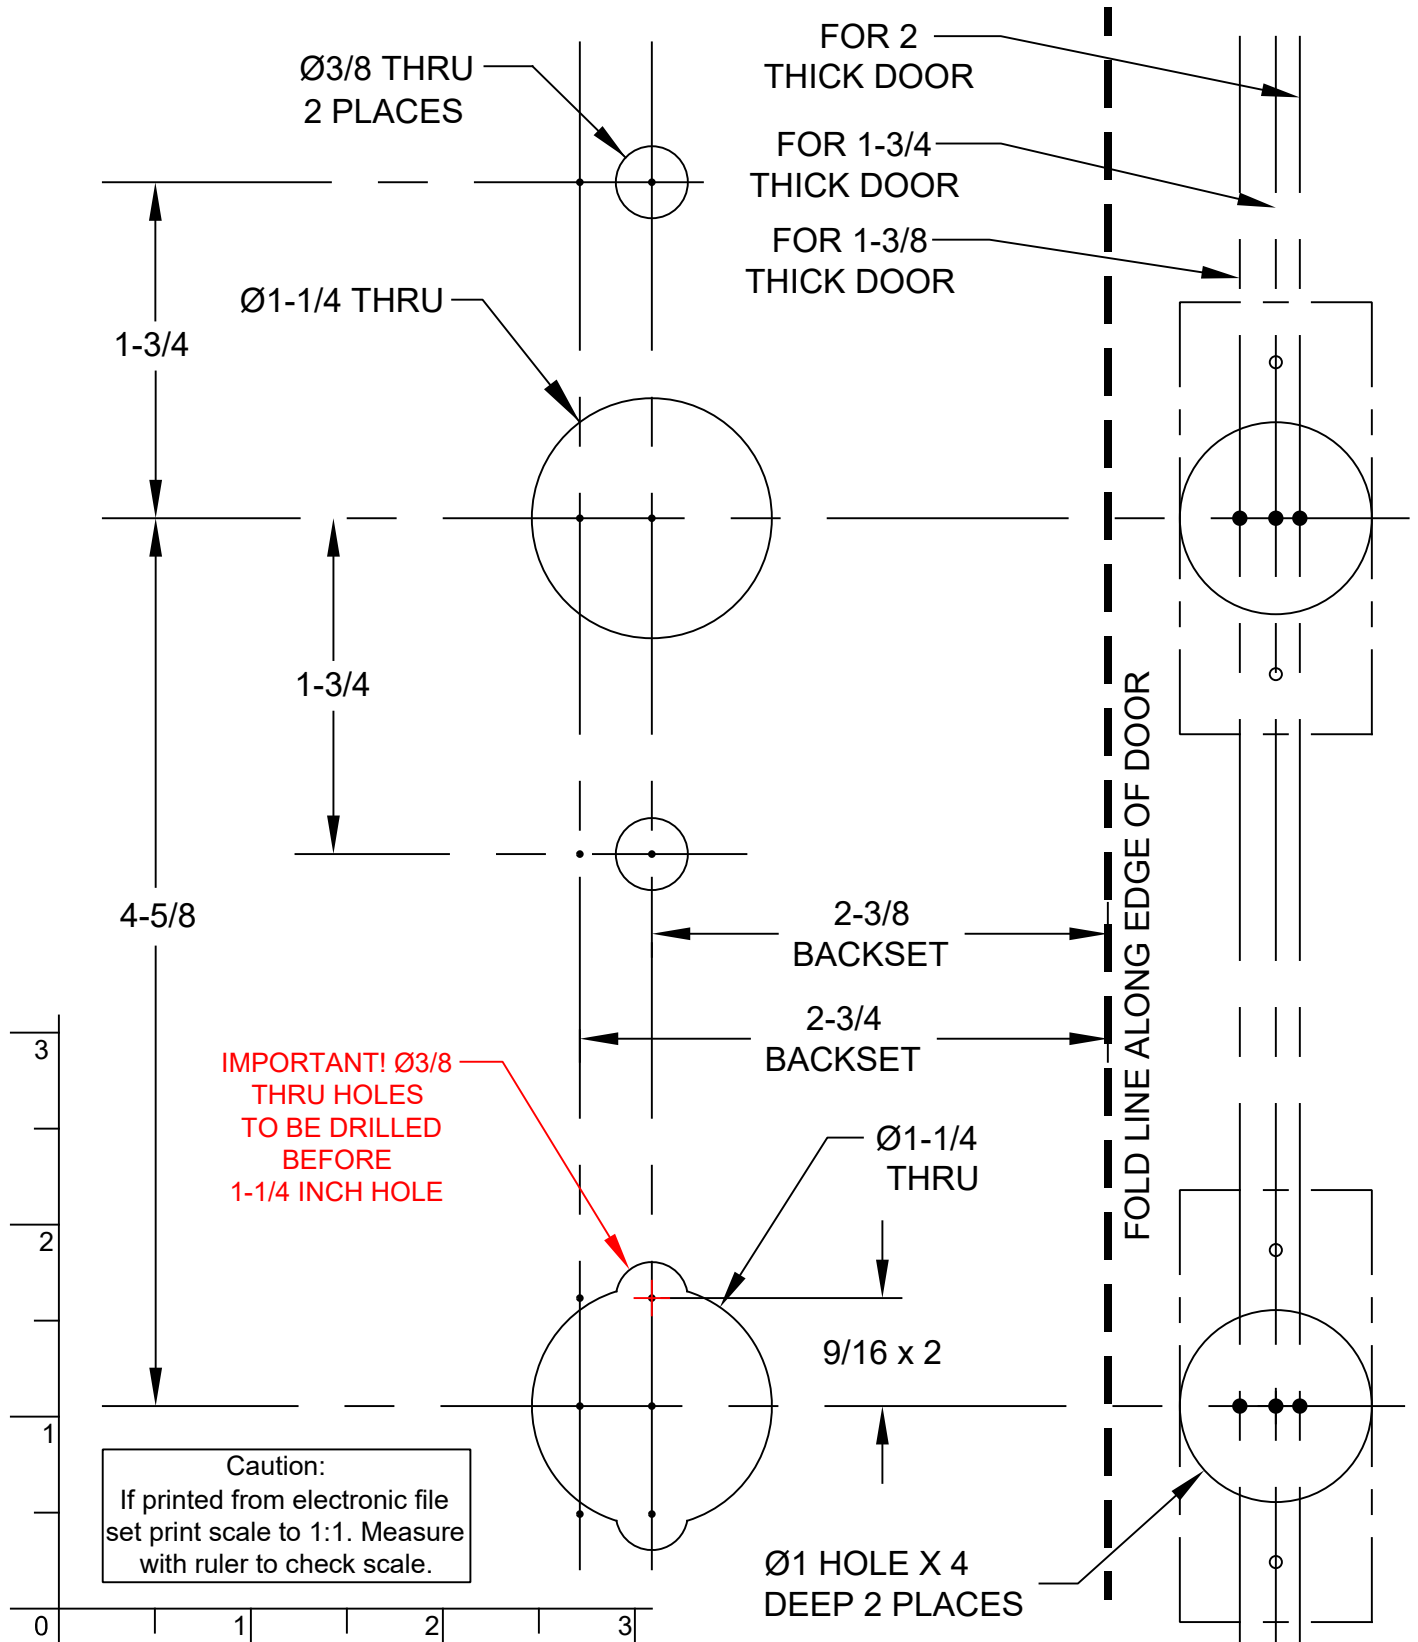

STRETTO 1.5X5 DOOR PREPARATION PRIVACY (LEFT HAND)

EMTEK®

*NOTES:
ALL DIMENSIONS ARE IN INCHES.
DO NOT PHOTOCOPY TEMPLATE (SCALE MAY BE AFFECTED).