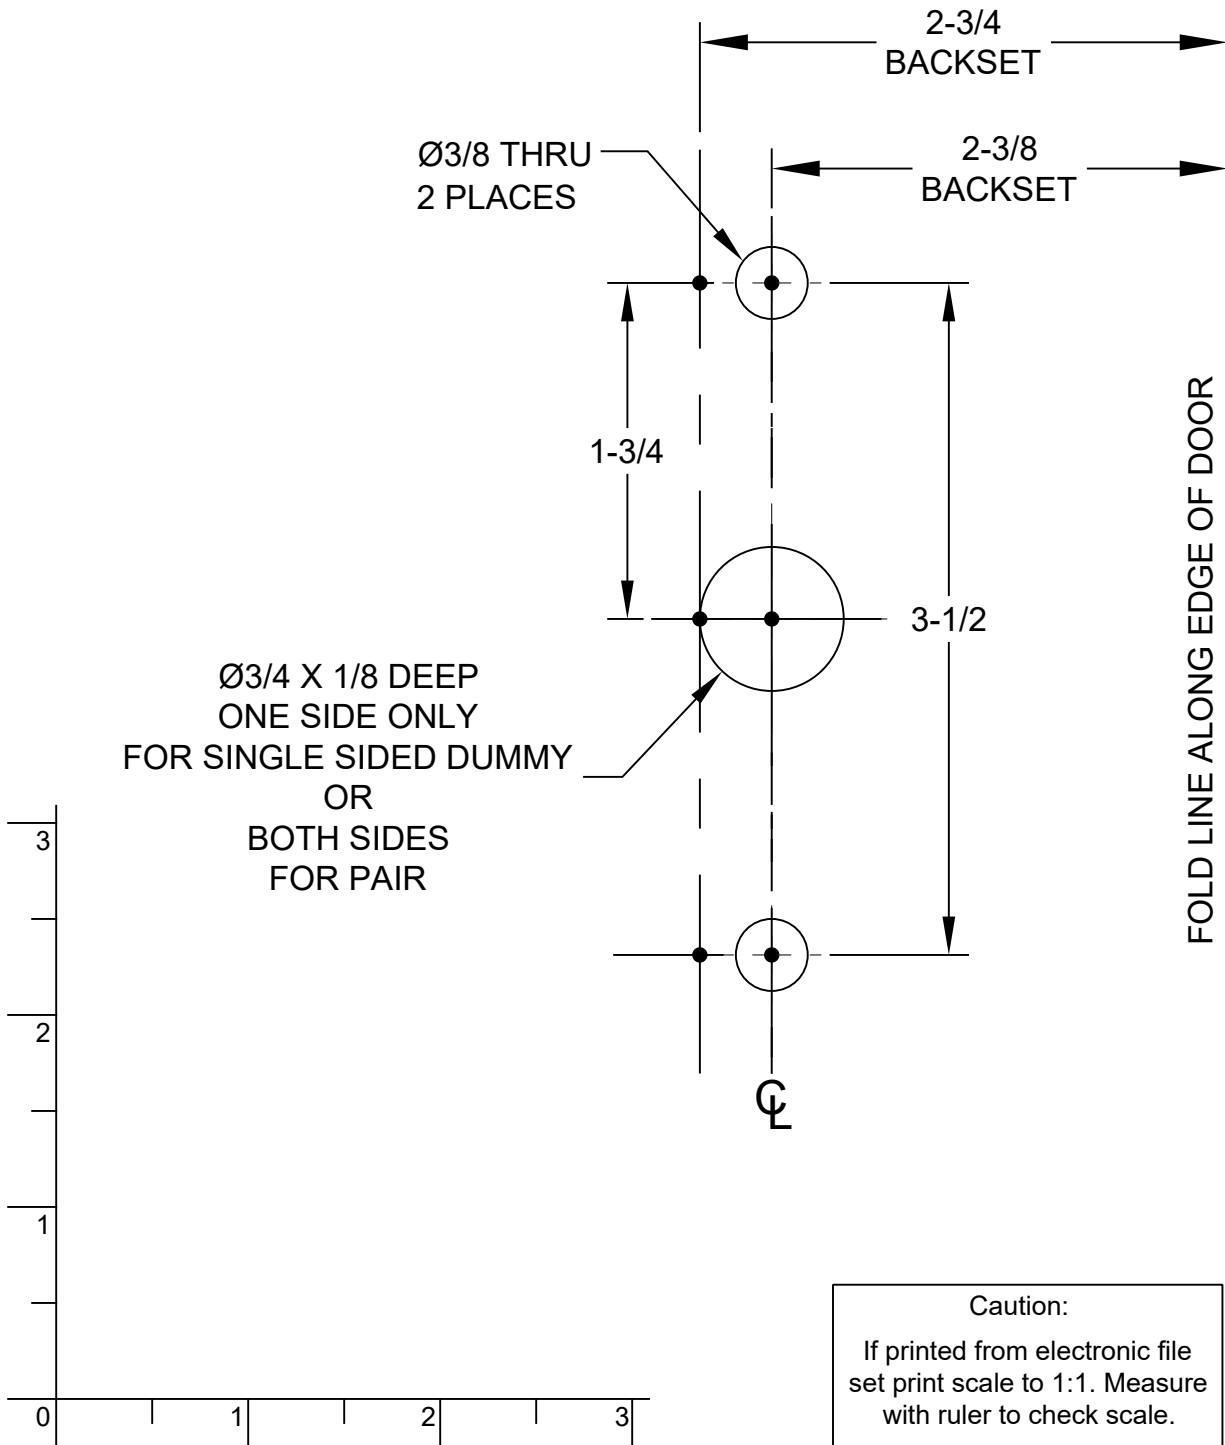

# STRETTO 1.5X5 DOOR PREPARATION DUMMY (LEFT HAND)

**EMTEK®**

\*NOTES:  
ALL DIMENSIONS ARE IN INCHES.  
DO NOT PHOTOCOPY TEMPLATE (SCALE MAY BE AFFECTED).