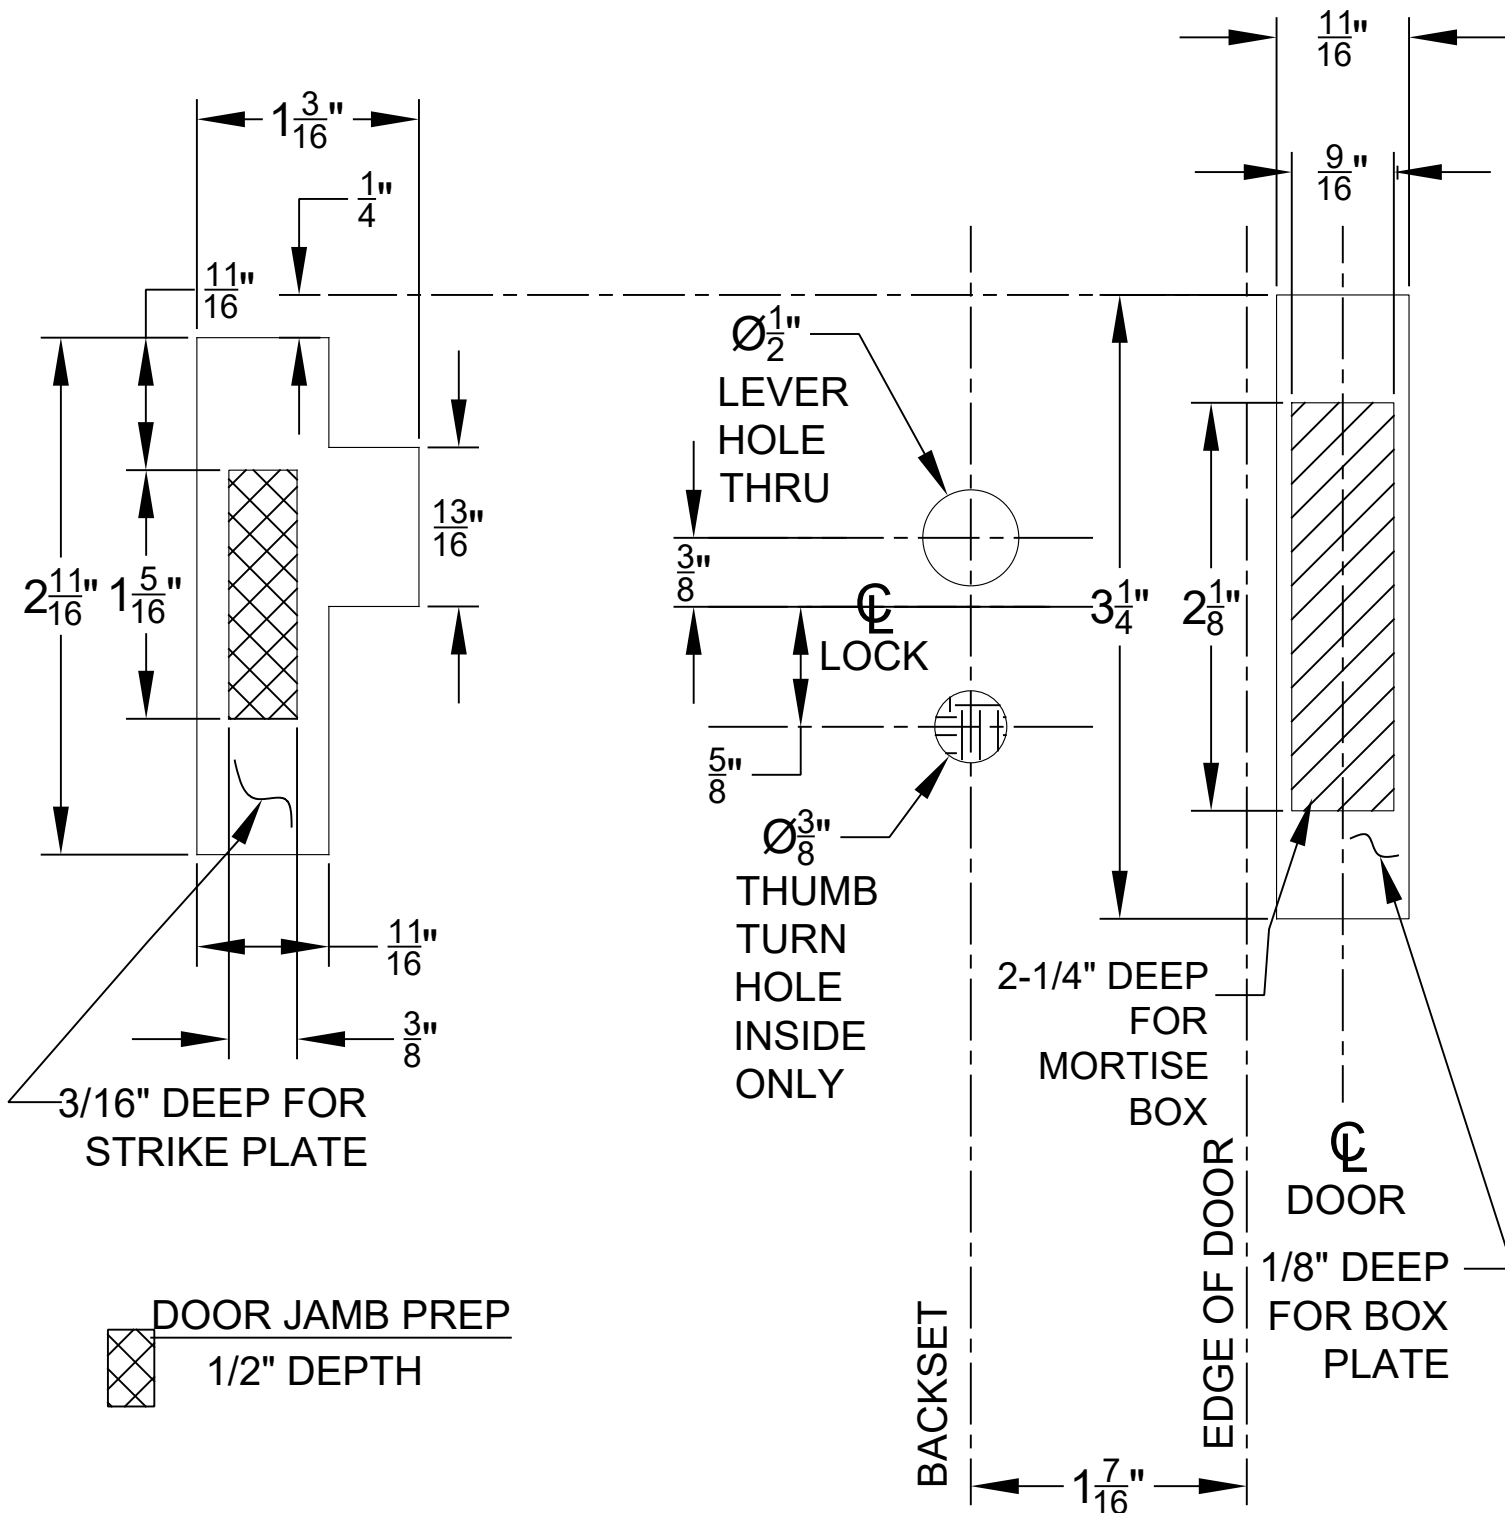

ACTIVE SCREEN DOOR MORTISE LOCK HOLE PREPARATION (LEFT HAND)*

EMTEK®

NOTE:
THIS TEMPLATE IS DESIGNED FOR USE ON 1" THICK DOOR.

IN4-SCREENDOOR-L 05-09-08