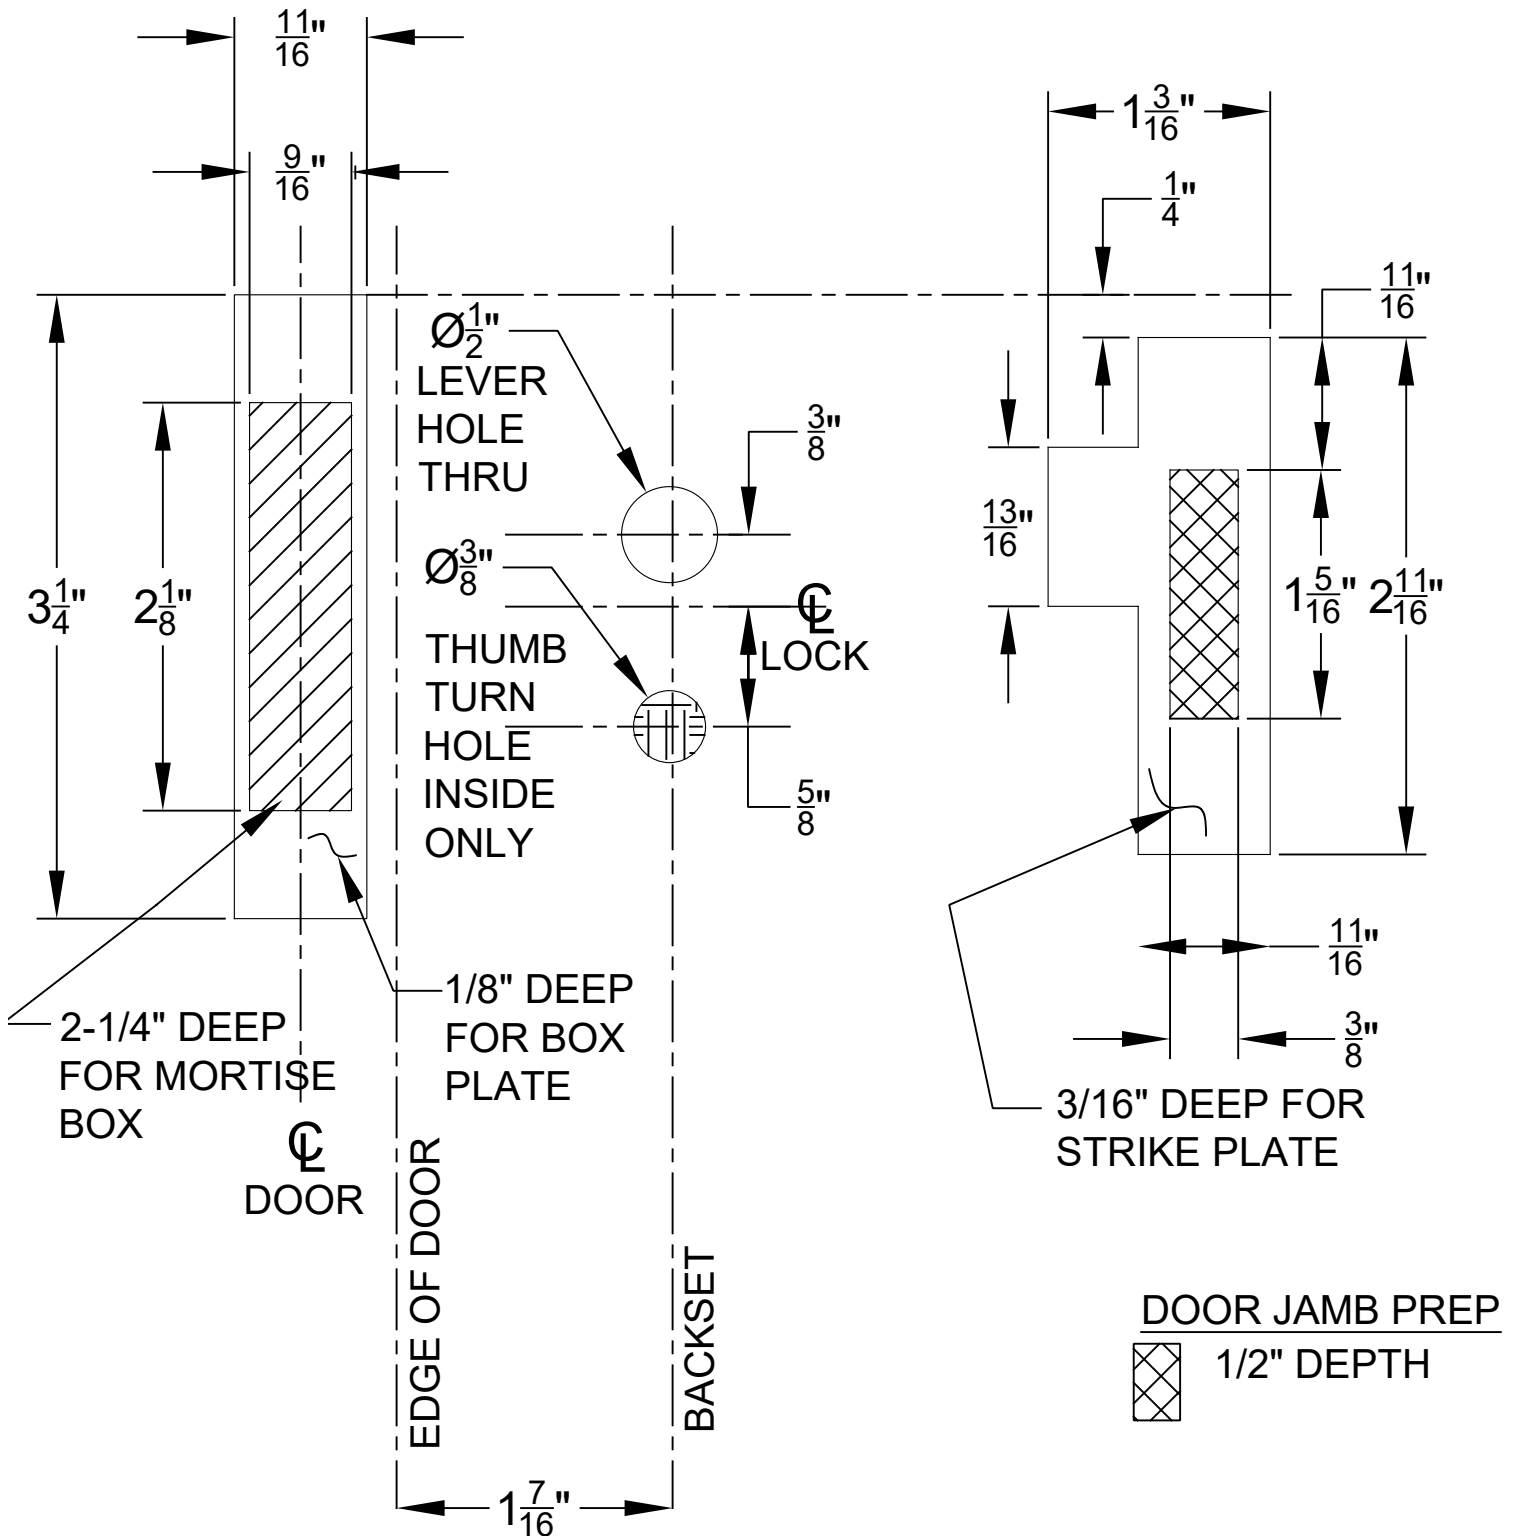

ACTIVE SCREEN DOOR MORTISE LOCK HOLE PREPARATION (RIGHT HAND)*

EMTEK®

NOTE:
THIS TEMPLATE IS DESIGNED FOR USE ON 1" THICK DOOR.

IN4-SCREENDOOR-R 05-09-08