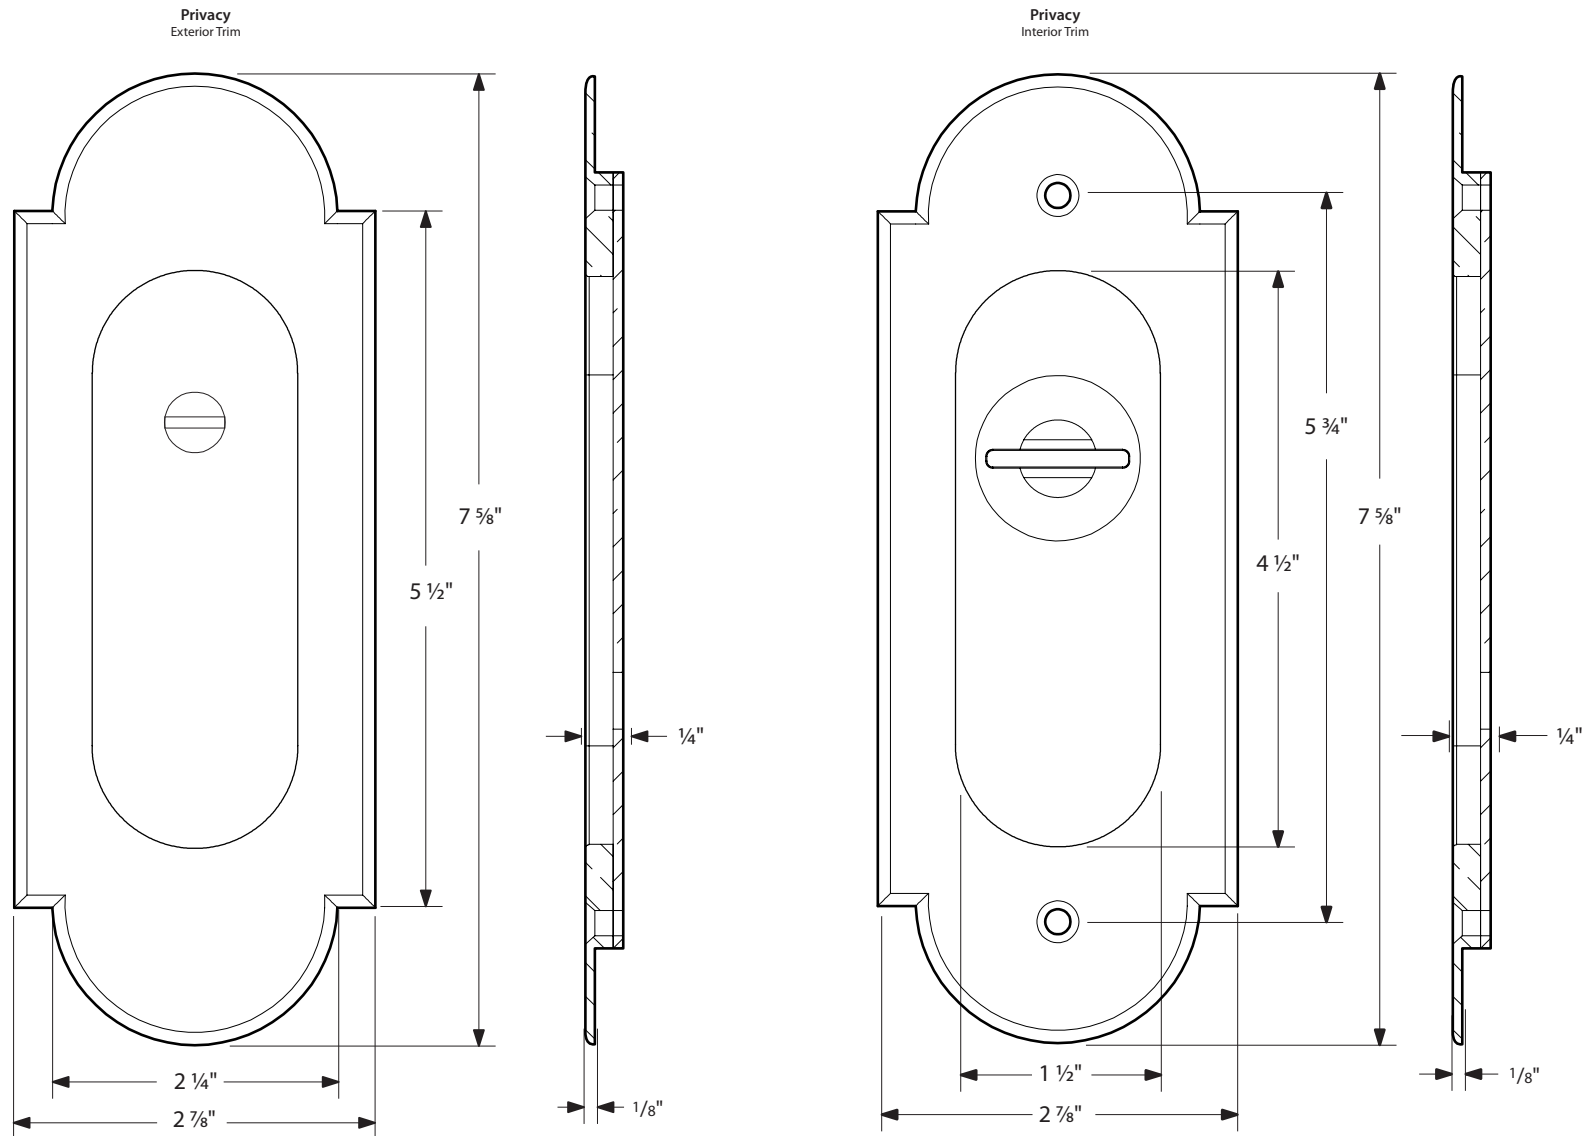

#8 Pocket Door Mortise Lock - Keyed Function

EMTEK

*NOTE: NOT DRAWN TO SCALE.

#8 Pocket Door Mortise Lock - Privacy Function

EMTEK

*NOTE: NOT DRAWN TO SCALE.

2045 Rev. 05/25/2021

#8 Pocket Door Mortise Lock - Passage/Dummy Function

Pocket Door Mortise Lock Body

EMTEK

*NOTE: NOT DRAWN TO SCALE.

Rev. 05/25/2021