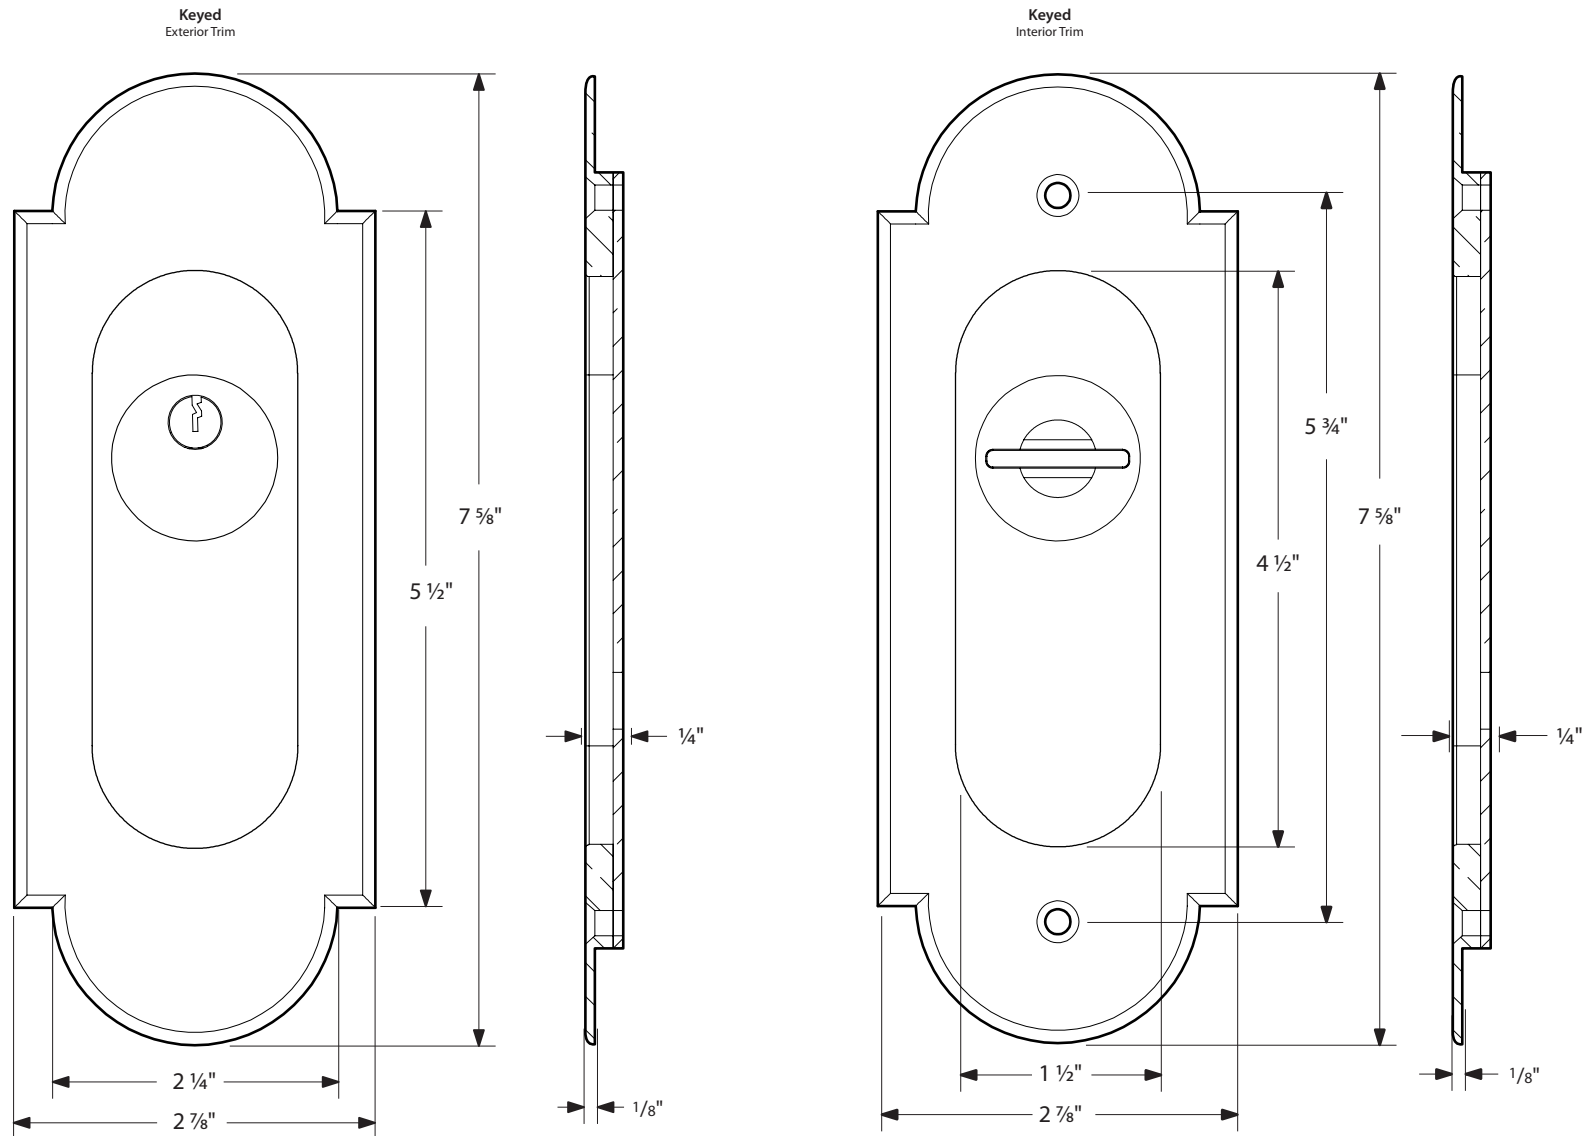

#8 Pocket Door Mortise Lock - Keyed Function

EMTEK

*NOTE: NOT DRAWN TO SCALE.

#8 Pocket Door Mortise Lock - Privacy Function

EMTEK

*NOTE: NOT DRAWN TO SCALE.

2045 Rev. 05/25/2021

#8 Pocket Door Mortise Lock - Passage/Dummy Function

Pocket Door Mortise Lock Body

EMTEK

*NOTE: NOT DRAWN TO SCALE.

Rev. 05/25/2021