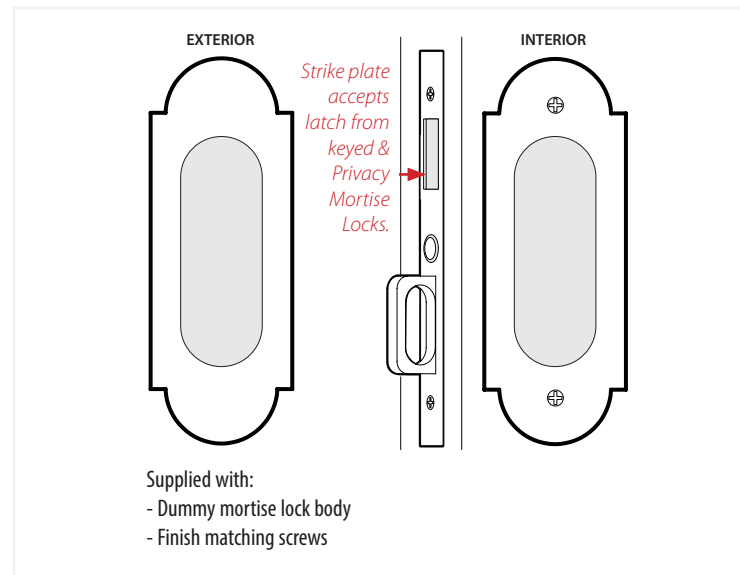

#8 Pocket Door Mortise Lock - Keyed Function

EMTEK

*NOTE: NOT DRAWN TO SCALE.

#8 Pocket Door Mortise Lock - Privacy Function

EMTEK

*NOTE: NOT DRAWN TO SCALE.

2045 Rev. 05/25/2021

#8 Pocket Door Mortise Lock - Passage/Dummy Function

EMTEK

*NOTE: NOT DRAWN TO SCALE.

2044, 2046 Rev. 05/25/2021

#8 Pocket Door Mortise Lock

Keyed
Pocket Door Mortise Lock

Privacy
Pocket Door Mortise Lock

Passage
Pocket Door Mortise Lock

Dummy
Pocket Door Mortise Lock

Pocket Door Mortise Lock Body

EMTEK

*NOTE: NOT DRAWN TO SCALE.

Rev. 05/25/2021