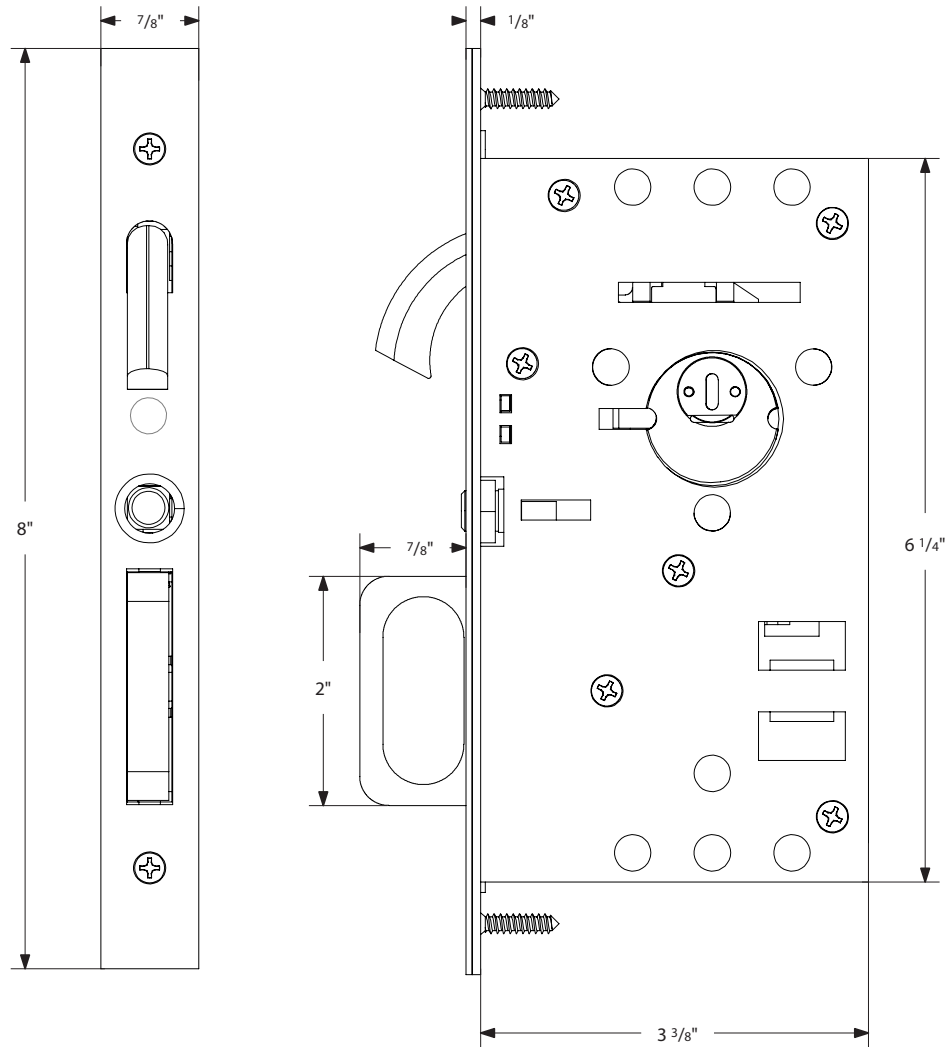

EMTEK

*NOTE: NOT DRAWN TO SCALE.

2044, 2046 Rev. 05/25/2021

#8 Pocket Door Mortise Lock

Keyed
Pocket Door Mortise Lock

Privacy
Pocket Door Mortise Lock

Passage
Pocket Door Mortise Lock

Dummy
Pocket Door Mortise Lock

Pocket Door Mortise Lock Body

EMTEK

*NOTE: NOT DRAWN TO SCALE.

Rev. 05/25/2021