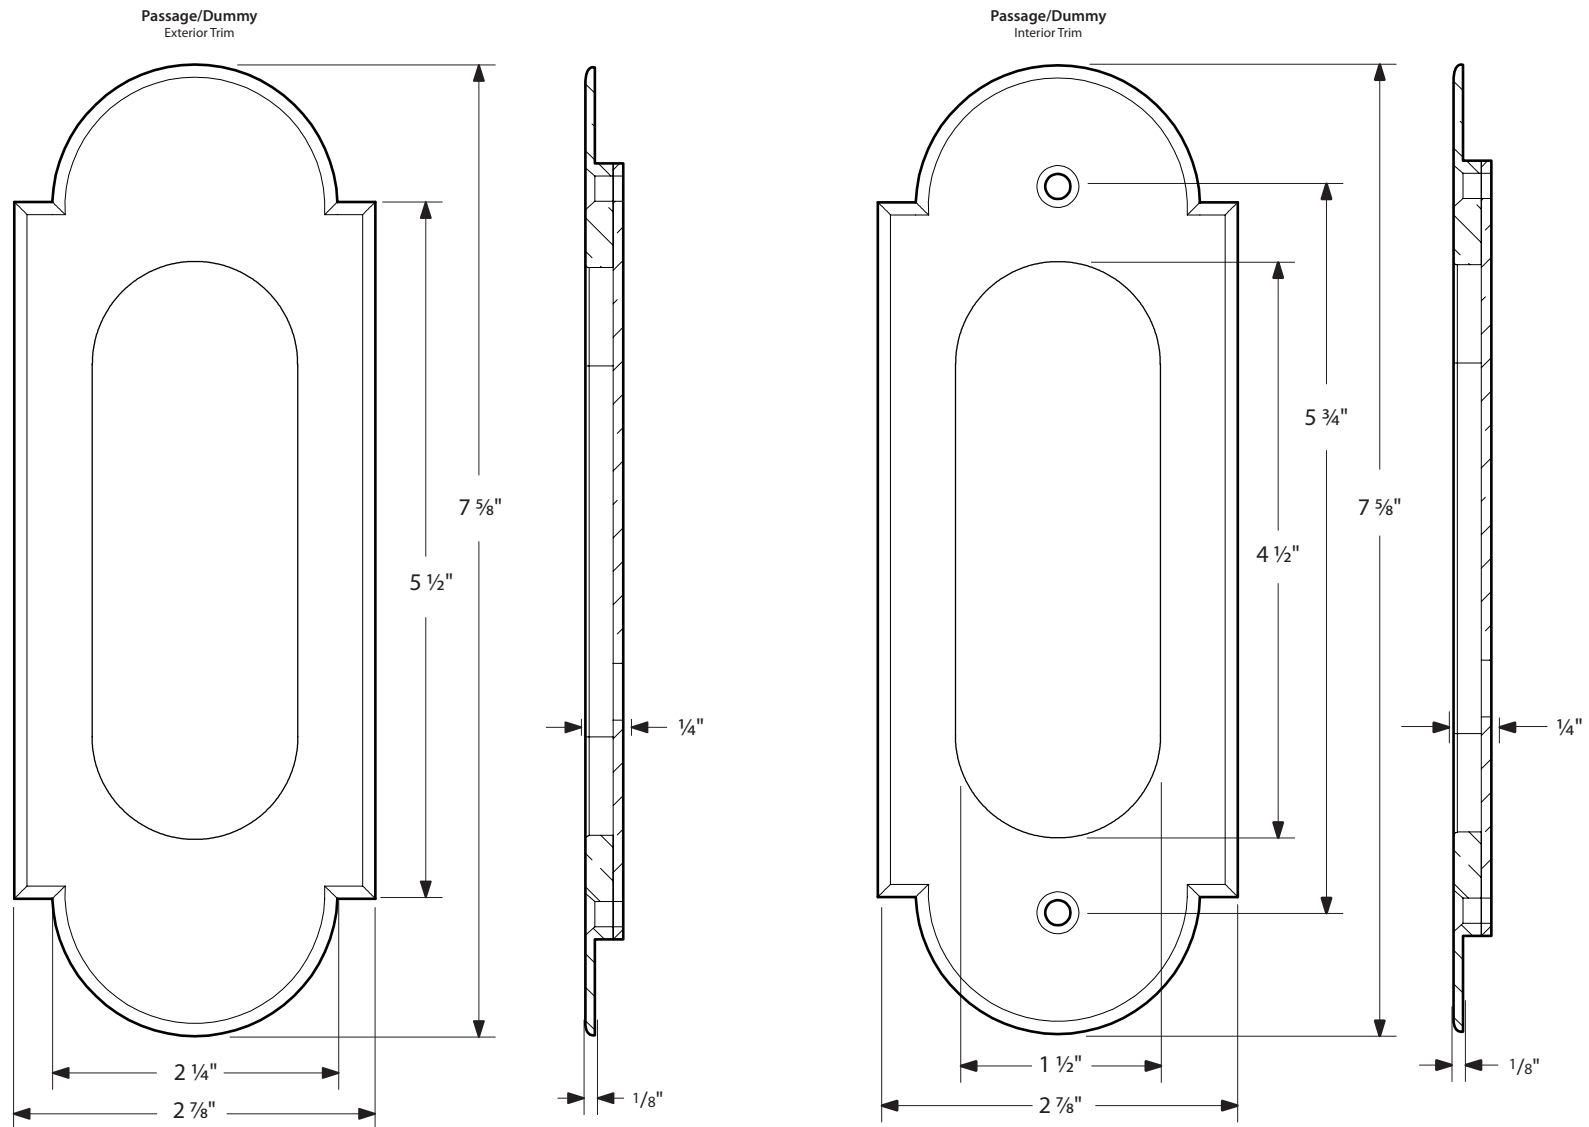

#8 Pocket Door Mortise Lock - Passage/Dummy Function

EMTEK

*NOTE: NOT DRAWN TO SCALE.

2044, 2046 Rev. 05/25/2021