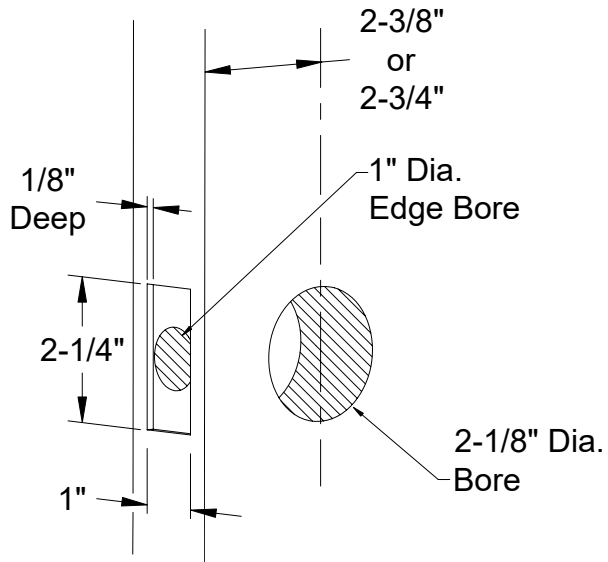

Installation Guide

Double Cylinder Deadbolts

EMTEK

1. Door Prep

2. Install Bolt

3. Door Jamb Prep

4. Outside Trim

5. Inside Trim