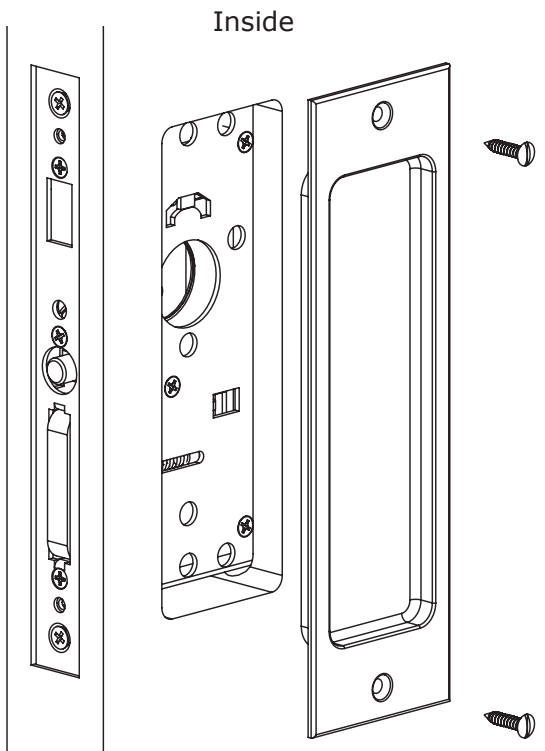

Installation Guide

Sandcast Bronze Rustic Modern Rectangular -Passage & Dummy

EMTEK®

1. Install Lock Body 2. Install outside plate

2. Install outside plate

3. Install inside plate 4. Install door jamb

4. Install door jamb