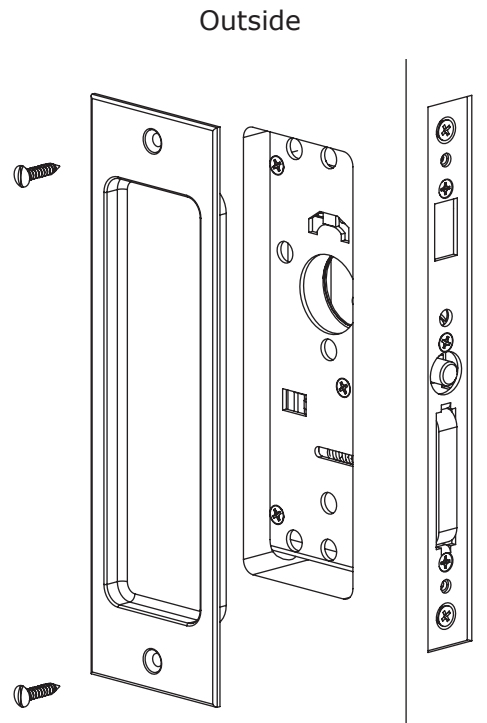

Installation Guide

Sandcast Bronze Rustic Modern Rectangular -Passage & Dummy

EMTEK®

1. Install Lock Body 2. Install outside plate

2. Install outside plate

3. Install inside plate 4. Install door jamb

4. Install door jamb