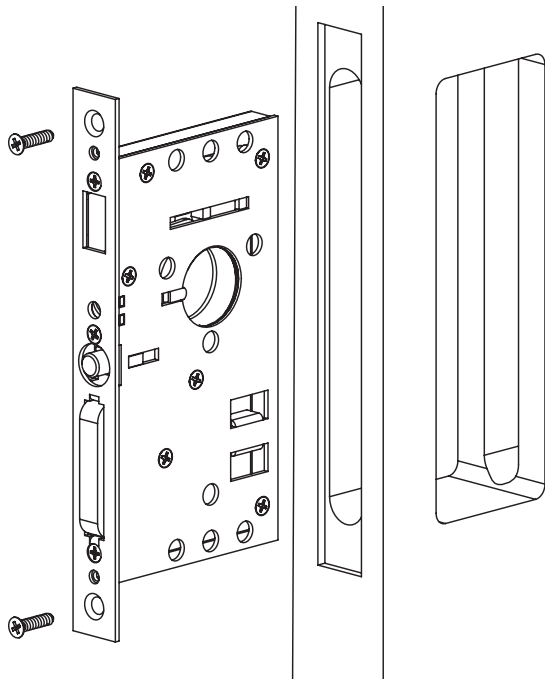

Installation Guide

Sandcast Bronze Rustic Modern Rectangular -Passage & Dummy

EMTEK®

1. Install Lock Body 2. Install outside plate

2. Install outside plate

3. Install inside plate 4. Install door jamb

4. Install door jamb