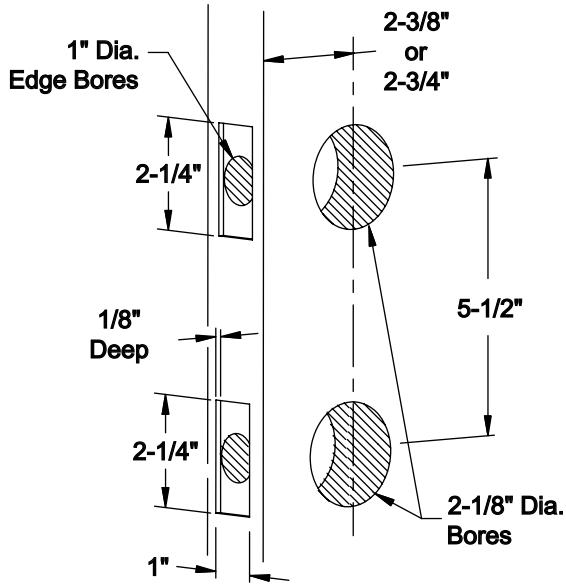

Installation Guide for:
Tubular Monolithic & Full Length Entry Set - Single Cylinder

1. Door Prep

2. Door Jamb Prep

3. Outside Installation

Plates and grips vary depending on style.

4. Inside Installation