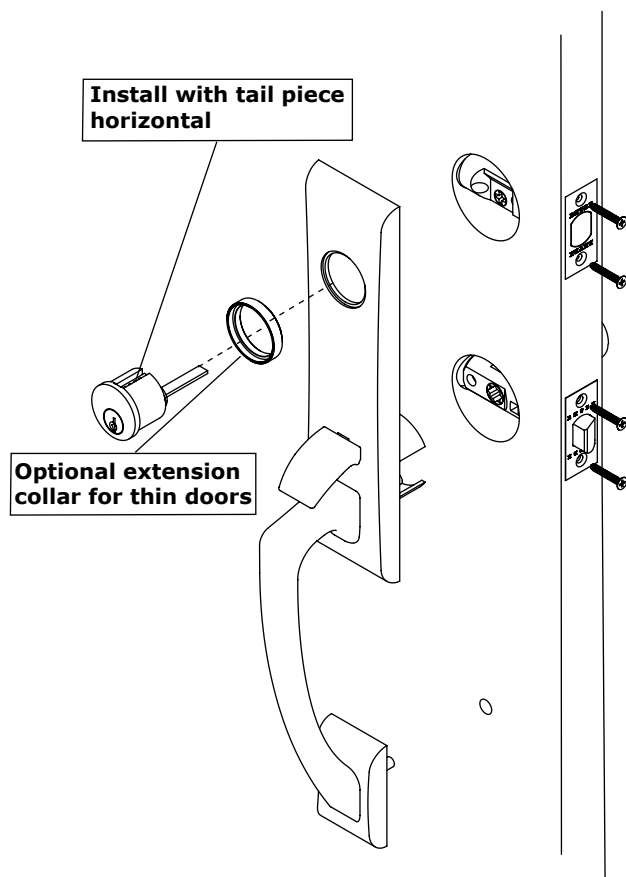

Installation Guide for:
Tubular Monolithic & Full Length Entry Set - Single Cylinder

1. Door Prep

2. Door Jamb Prep

3. Outside Installation

Plates and grips vary depending on style.

4. Inside Installation