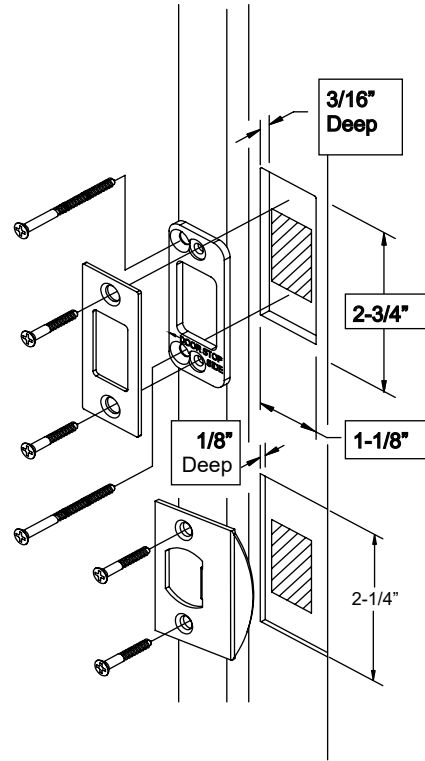

Installation Guide for:
Tubular Monolithic & Full Length Entry Set - Single Cylinder

1. Door Prep

2. Door Jamb Prep

3. Outside Installation

Plates and grips vary depending on style.

4. Inside Installation