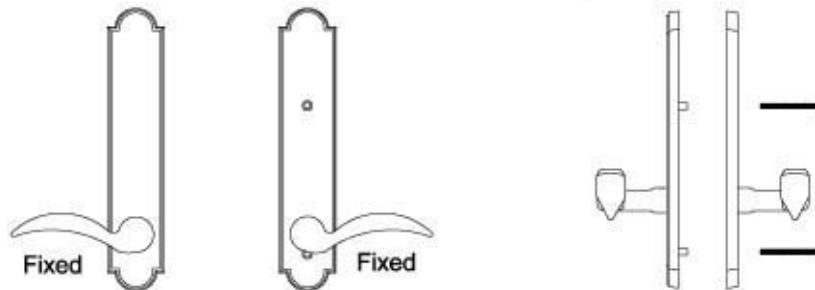

Specification Sheet - Door Configuration #7
Sandcast Bronze and Lost Wax Cast Bronze Trim and Cylinders for Multi Point Locks

Swinging Patio Door Hardware - Set includes Plates, Handles and Cylinders (where applicable)

Door Configuration #7

W & F Manufacturing

Keyed with American Cylinder (for Active Door, Schlage Keyway, Rekeyable)

2" x 10" Plates, Product Codes 1721, 1741, 1761

Non-Keyed, American Style T-Turn Inside (Active Door)

2" x 10" Plates, Product Codes 1723, 1743, 1763

Non-Keyed, American Style Thumbturn Inside (for Active Door)

2" x 10" Plates, Product Codes 1725, 1745, 1765

Non-Keyed, Fixed Handles, American Style T-Turn Inside (for Semi-Active Door)

2" x 10" Plates, Product Codes 1726, 1746, 1766