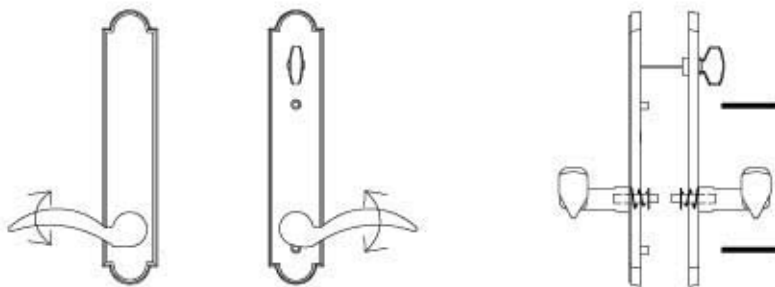

Specification Sheet - Door Configuration #7
Sandcast Bronze and Lost Wax Cast Bronze Trim and Cylinders for Multi Point Locks

Swinging Patio Door Hardware - Set includes Plates, Handles and Cylinders (where applicable)

Door Configuration #7

W & F Manufacturing

Keyed with American Cylinder (for Active Door, Schlage Keyway, Rekeyable)

2" x 10" Plates, Product Codes 1721, 1741, 1761

Non-Keyed, American Style T-Turn Inside (Active Door)

2" x 10" Plates, Product Codes 1723, 1743, 1763

Non-Keyed, American Style Thumbturn Inside (for Active Door)

2" x 10" Plates, Product Codes 1725, 1745, 1765

Non-Keyed, Fixed Handles, American Style T-Turn Inside (for Semi-Active Door)

2" x 10" Plates, Product Codes 1726, 1746, 1766