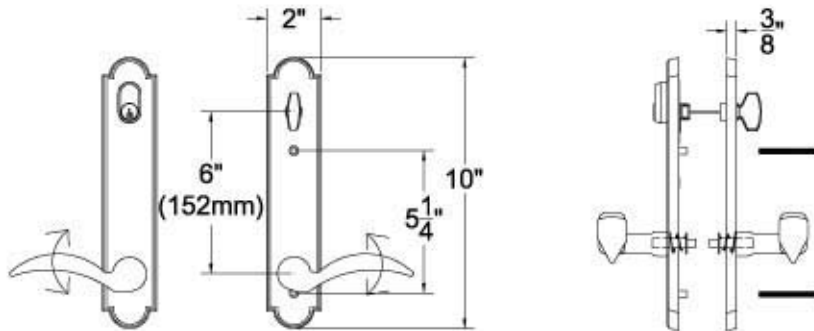

Specification Sheet - Door Configuration #7
Sandcast Bronze and Lost Wax Cast Bronze Trim and Cylinders for Multi Point Locks

Swinging Patio Door Hardware - Set includes Plates, Handles and Cylinders (where applicable)

Door Configuration #7

W & F Manufacturing

Keyed with American Cylinder (for Active Door, Schlage Keyway, Rekeyable)

2" x 10" Plates, Product Codes 1721, 1741, 1761

Non-Keyed, American Style T-Turn Inside (Active Door)

2" x 10" Plates, Product Codes 1723, 1743, 1763

Non-Keyed, American Style Thumbturn Inside (for Active Door)

2" x 10" Plates, Product Codes 1725, 1745, 1765

Non-Keyed, Fixed Handles, American Style T-Turn Inside (for Semi-Active Door)

2" x 10" Plates, Product Codes 1726, 1746, 1766