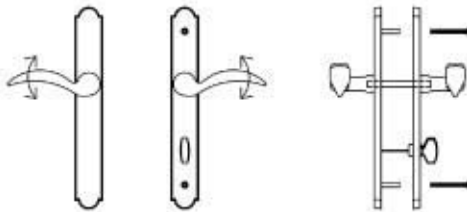

Specification Sheet - Door Configuration #6 Trim and Cylinders for Multi Point Locks

Swinging Patio Door Hardware - Set includes Plates, Handles and Cylinders (where applicable)

Door Configuration #6

Pella®

Keyed with American Cylinder (for Active Door, Schlage Keyway, Rekeyable)

1 1/2" x 11" Plates, Product Codes 1611, 1631, 1651, 1671, 1691

2" x 10" Plates, Product Codes 1621, 1641, 1661, 1681, 1601

Non-Keyed, Passage (for Semi-Active Door)

1 1/2" x 11" Plates, Product Codes 1612, 1632, 1652, 1672, 1692

2" x 10" Plates, Product Codes 1622, 1642, 1662, 1682, 1602

Non-Keyed, American Style Thumbturn Inside (for Active Door)

1 1/2" x 11" Plates, Product Codes 1613, 1633, 1653, 1673, 1693

2" x 10" Plates, Product Codes 1623, 1643, 1663, 1683, 1603

Non-Keyed, Fixed Handle Outside, Operating Handle Inside (for Semi-Active Door)

1 1/2" x 11" Plates, Product Codes 1614, 1634, 1654, 1674, 1694