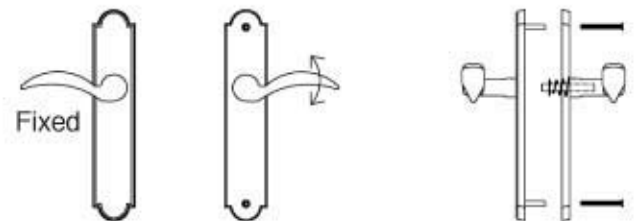

Dummy Pair (for Non-Active Door)

1 1/2" x 11" Plates, Product Codes 1615, 1635, 1655, 1675, 1695

2" x 10" Plates, Product Codes 1625, 1645, 1665, 1685, 1605