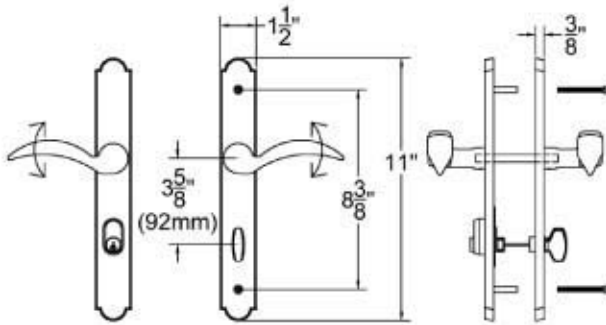

Specification Sheet - Door Configuration #6 Trim and Cylinders for Multi Point Locks

Swinging Patio Door Hardware - Set includes Plates, Handles and Cylinders (where applicable)

Door Configuration #6

Pella®

Keyed with American Cylinder (for Active Door, Schlage Keyway, Rekeyable)

1 1/2" x 11" Plates, Product Codes 1611, 1631, 1651, 1671, 1691

2" x 10" Plates, Product Codes 1621, 1641, 1661, 1681, 1601

Non-Keyed, Passage (for Semi-Active Door)

1 1/2" x 11" Plates, Product Codes 1612, 1632, 1652, 1672, 1692

2" x 10" Plates, Product Codes 1622, 1642, 1662, 1682, 1602

Non-Keyed, American Style Thumbturn Inside (for Active Door)

1 1/2" x 11" Plates, Product Codes 1613, 1633, 1653, 1673, 1693

2" x 10" Plates, Product Codes 1623, 1643, 1663, 1683, 1603

Non-Keyed, Fixed Handle Outside, Operating Handle Inside (for Semi-Active Door)

1 1/2" x 11" Plates, Product Codes 1614, 1634, 1654, 1674, 1694