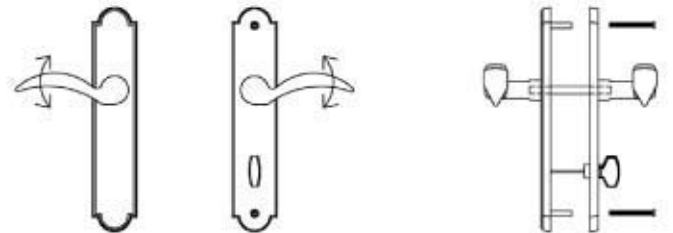

Specification Sheet - Door Configuration #6 Trim and Cylinders for Multi Point Locks

Swinging Patio Door Hardware - Set includes Plates, Handles and Cylinders (where applicable)

Door Configuration #6

Pella®

Keyed with American Cylinder (for Active Door, Schlage Keyway, Rekeyable)

1 1/2" x 11" Plates, Product Codes 1611, 1631, 1651, 1671, 1691

2" x 10" Plates, Product Codes 1621, 1641, 1661, 1681, 1601

Non-Keyed, Passage (for Semi-Active Door)

1 1/2" x 11" Plates, Product Codes 1612, 1632, 1652, 1672, 1692

2" x 10" Plates, Product Codes 1622, 1642, 1662, 1682, 1602

Non-Keyed, American Style Thumbturn Inside (for Active Door)

1 1/2" x 11" Plates, Product Codes 1613, 1633, 1653, 1673, 1693

2" x 10" Plates, Product Codes 1623, 1643, 1663, 1683, 1603

Non-Keyed, Fixed Handle Outside, Operating Handle Inside (for Semi-Active Door)

1 1/2" x 11" Plates, Product Codes 1614, 1634, 1654, 1674, 1694