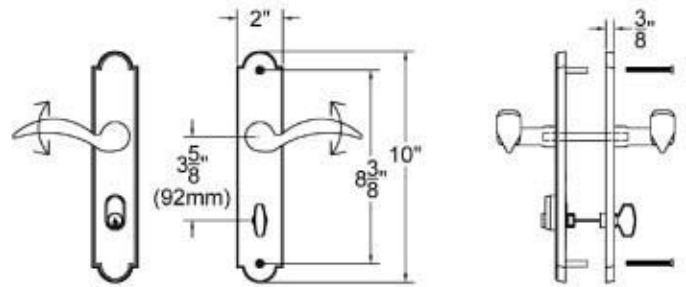

Specification Sheet - Door Configuration #6 Trim and Cylinders for Multi Point Locks

Swinging Patio Door Hardware - Set includes Plates, Handles and Cylinders (where applicable)

Door Configuration #6

Pella®

Keyed with American Cylinder (for Active Door, Schlage Keyway, Rekeyable)

1 1/2" x 11" Plates, Product Codes 1611, 1631, 1651, 1671, 1691

2" x 10" Plates, Product Codes 1621, 1641, 1661, 1681, 1601

Non-Keyed, Passage (for Semi-Active Door)

1 1/2" x 11" Plates, Product Codes 1612, 1632, 1652, 1672, 1692

2" x 10" Plates, Product Codes 1622, 1642, 1662, 1682, 1602

Non-Keyed, American Style Thumbturn Inside (for Active Door)

1 1/2" x 11" Plates, Product Codes 1613, 1633, 1653, 1673, 1693

2" x 10" Plates, Product Codes 1623, 1643, 1663, 1683, 1603

Non-Keyed, Fixed Handle Outside, Operating Handle Inside (for Semi-Active Door)

1 1/2" x 11" Plates, Product Codes 1614, 1634, 1654, 1674, 1694