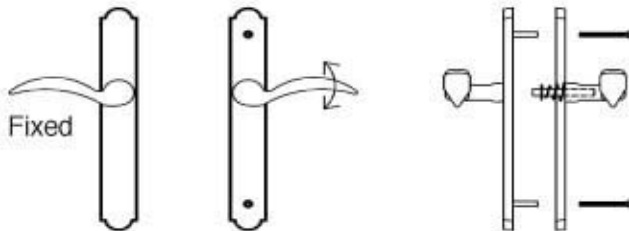

Dummy Pair (for Non-Active Door)

1 1/2" x 11" Plates, Product Codes 1615, 1635, 1655, 1675, 1695

2" x 10" Plates, Product Codes 1625, 1645, 1665, 1685, 1605