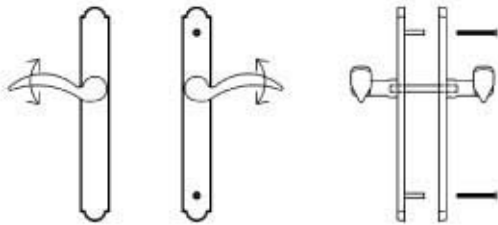

Specification Sheet - Door Configuration #6 Trim and Cylinders for Multi Point Locks

Swinging Patio Door Hardware - Set includes Plates, Handles and Cylinders (where applicable)

Door Configuration #6

Pella®

Keyed with American Cylinder (for Active Door, Schlage Keyway, Rekeyable)

1 1/2" x 11" Plates, Product Codes 1611, 1631, 1651, 1671, 1691

2" x 10" Plates, Product Codes 1621, 1641, 1661, 1681, 1601

Non-Keyed, Passage (for Semi-Active Door)

1 1/2" x 11" Plates, Product Codes 1612, 1632, 1652, 1672, 1692

2" x 10" Plates, Product Codes 1622, 1642, 1662, 1682, 1602

Non-Keyed, American Style Thumbturn Inside (for Active Door)

1 1/2" x 11" Plates, Product Codes 1613, 1633, 1653, 1673, 1693

2" x 10" Plates, Product Codes 1623, 1643, 1663, 1683, 1603

Non-Keyed, Fixed Handle Outside, Operating Handle Inside (for Semi-Active Door)

1 1/2" x 11" Plates, Product Codes 1614, 1634, 1654, 1674, 1694