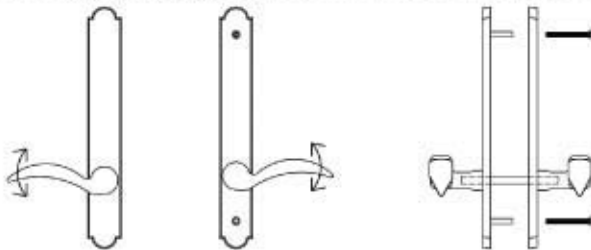

## Trim and Cylinders for Multi Point Locks

Swinging Patio Door Hardware - Set includes Plates, Handles and Cylinders (where applicable)

### Keyed with American Cylinder (for Active Door, Schlage Keyway, Rekeyable)

1 1/2" x 11" Plates, Product Codes 1311, 1331, 1351, 1371, 1391

2" x 10" Plates, Product Codes 1321, 1341, 1361, 1381, 1301

### Non-Keyed, Passage (for Semi-Active Door)

1 1/2" x 11" Plates, Product Codes 1312, 1332, 1352, 1372, 1392

2" x 10" Plates, Product Codes 1322, 1342, 1362, 1382, 1302

### Non-Keyed, American Style Thumbturn Inside (for Active Door)

1 1/2" x 11" Plates, Product Codes 1313, 1333, 1353, 1373, 1393

2" x 10" Plates, Product Codes 1323, 1343, 1363, 1383, 1303