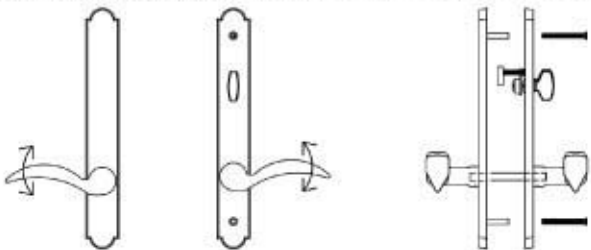

## Trim and Cylinders for Multi Point Locks

Swinging Patio Door Hardware - Set includes Plates, Handles and Cylinders (where applicable)

### Keyed with American Cylinder (for Active Door, Schlage Keyway, Rekeyable)

1 1/2" x 11" Plates, Product Codes 1311, 1331, 1351, 1371, 1391

2" x 10" Plates, Product Codes 1321, 1341, 1361, 1381, 1301

### Non-Keyed, Passage (for Semi-Active Door)

1 1/2" x 11" Plates, Product Codes 1312, 1332, 1352, 1372, 1392

2" x 10" Plates, Product Codes 1322, 1342, 1362, 1382, 1302

### Non-Keyed, American Style Thumbturn Inside (for Active Door)

1 1/2" x 11" Plates, Product Codes 1313, 1333, 1353, 1373, 1393

2" x 10" Plates, Product Codes 1323, 1343, 1363, 1383, 1303