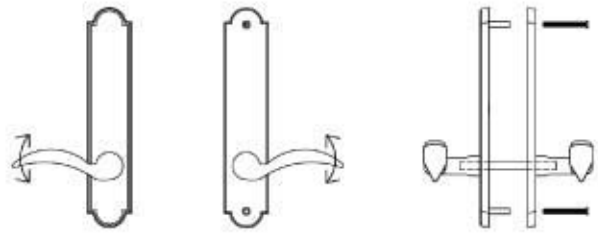

## Trim and Cylinders for Multi Point Locks

Swinging Patio Door Hardware - Set includes Plates, Handles and Cylinders (where applicable)

### Keyed with American Cylinder (for Active Door, Schlage Keyway, Rekeyable)

1 1/2" x 11" Plates, Product Codes 1311, 1331, 1351, 1371, 1391

2" x 10" Plates, Product Codes 1321, 1341, 1361, 1381, 1301

### Non-Keyed, Passage (for Semi-Active Door)

1 1/2" x 11" Plates, Product Codes 1312, 1332, 1352, 1372, 1392

2" x 10" Plates, Product Codes 1322, 1342, 1362, 1382, 1302

### Non-Keyed, American Style Thumbturn Inside (for Active Door)

1 1/2" x 11" Plates, Product Codes 1313, 1333, 1353, 1373, 1393

2" x 10" Plates, Product Codes 1323, 1343, 1363, 1383, 1303