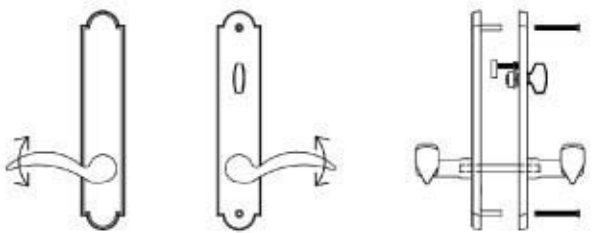

## Trim and Cylinders for Multi Point Locks

Swinging Patio Door Hardware - Set includes Plates, Handles and Cylinders (where applicable)

### Keyed with American Cylinder (for Active Door, Schlage Keyway, Rekeyable)

1 1/2" x 11" Plates, Product Codes 1311, 1331, 1351, 1371, 1391

2" x 10" Plates, Product Codes 1321, 1341, 1361, 1381, 1301

### Non-Keyed, Passage (for Semi-Active Door)

1 1/2" x 11" Plates, Product Codes 1312, 1332, 1352, 1372, 1392

2" x 10" Plates, Product Codes 1322, 1342, 1362, 1382, 1302

### Non-Keyed, American Style Thumbturn Inside (for Active Door)

1 1/2" x 11" Plates, Product Codes 1313, 1333, 1353, 1373, 1393

2" x 10" Plates, Product Codes 1323, 1343, 1363, 1383, 1303