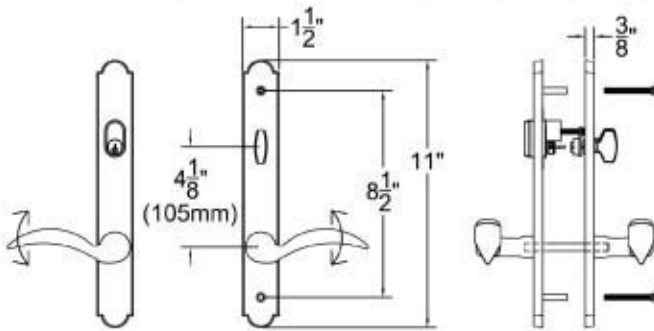

# Specification Sheet - Door Configuration #3

## Trim and Cylinders for Multi Point Locks

Swinging Patio Door Hardware - Set includes Plates, Handles and Cylinders (where applicable)

### Keyed with American Cylinder (for Active Door, Schlage Keyway, Rekeyable)

1 1/2" x 11" Plates, Product Codes 1311, 1331, 1351, 1371, 1391

2" x 10" Plates, Product Codes 1321, 1341, 1361, 1381, 1301

### Non-Keyed, American Style Thumbturn Inside (for Active Door)

1 1/2" x 11" Plates, Product Codes 1313, 1333, 1353, 1373, 1393

2" x 10" Plates, Product Codes 1323, 1343, 1363, 1383, 1303