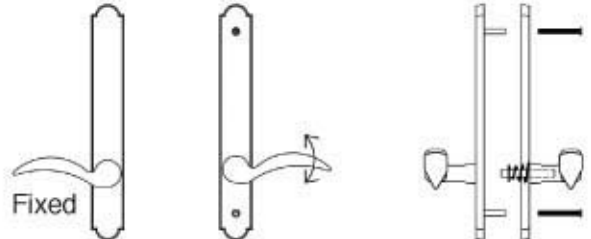

## Trim and Cylinders for Multi Point Locks

Swinging Patio Door Hardware - Set includes Plates, Handles and Cylinders (where applicable)

### Non-Keyed, Passage (for Semi-Active Door)

1 1/2" x 11" Plates, Product Codes 1312, 1332, 1352, 1372, 1392

2" x 10" Plates, Product Codes 1322, 1342, 1362, 1382, 1302

### Non-Keyed, American Style Thumbturn Inside (for Active Door)

1 1/2" x 11" Plates, Product Codes 1313, 1333, 1353, 1373, 1393

2" x 10" Plates, Product Codes 1323, 1343, 1363, 1383, 1303

### Non-Keyed, Fixed Handle Outside, Operating Handle Inside (for Semi-Active Door)

1 1/2" x 11" Plates, Product Codes 1314, 1334, 1354, 1374, 1394

2" x 10" Plates, Product Codes 1324, 1344, 1364, 1384, 1304