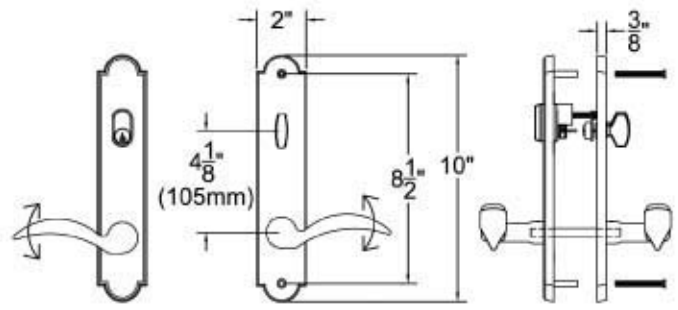

# Specification Sheet - Door Configuration #3

## Trim and Cylinders for Multi Point Locks

Swinging Patio Door Hardware - Set includes Plates, Handles and Cylinders (where applicable)

### Keyed with American Cylinder (for Active Door, Schlage Keyway, Rekeyable)

1 1/2" x 11" Plates, Product Codes 1311, 1331, 1351, 1371, 1391

2" x 10" Plates, Product Codes 1321, 1341, 1361, 1381, 1301

### Non-Keyed, American Style Thumbturn Inside (for Active Door)

1 1/2" x 11" Plates, Product Codes 1313, 1333, 1353, 1373, 1393

2" x 10" Plates, Product Codes 1323, 1343, 1363, 1383, 1303