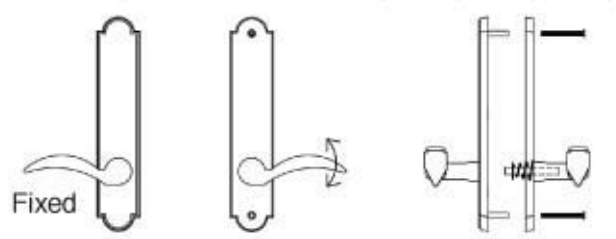

## Trim and Cylinders for Multi Point Locks

Swinging Patio Door Hardware - Set includes Plates, Handles and Cylinders (where applicable)

### Non-Keyed, Passage (for Semi-Active Door)

1 1/2" x 11" Plates, Product Codes 1312, 1332, 1352, 1372, 1392

2" x 10" Plates, Product Codes 1322, 1342, 1362, 1382, 1302

### Non-Keyed, American Style Thumbturn Inside (for Active Door)

1 1/2" x 11" Plates, Product Codes 1313, 1333, 1353, 1373, 1393

2" x 10" Plates, Product Codes 1323, 1343, 1363, 1383, 1303

### Non-Keyed, Fixed Handle Outside, Operating Handle Inside (for Semi-Active Door)

1 1/2" x 11" Plates, Product Codes 1314, 1334, 1354, 1374, 1394

2" x 10" Plates, Product Codes 1324, 1344, 1364, 1384, 1304