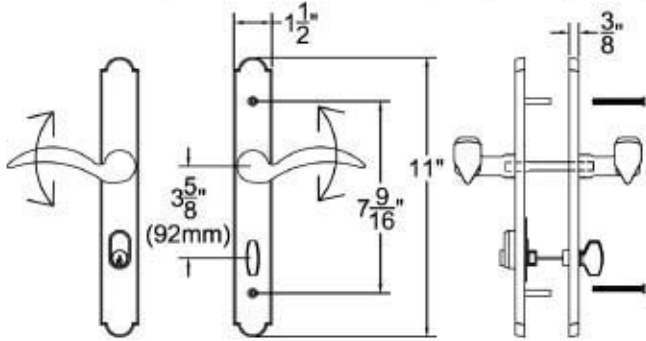

Specification Sheet - Door Configuration #1

Trim and Cylinders for Multi Point Locks

Swinging Patio Door Hardware - Set includes Plates, Handles and Cylinders (where applicable)
G-U®, Marvin Integrity®, Sierra Pacific Windows®, Superior®

Keyed with American Cylinder (for Active Door, Schlage Keyway, Rekeyable)

1½" x 11" Plates, Product Codes 1111, 1131, 1151, 1171, 1191

2" x 10" Plates, Product Codes 1121, 1141, 1161, 1181, 1101

Non-Keyed, Passage (for Semi-Active Door)

1½" x 11" Plates, Product Codes 1112, 1132, 1152, 1172, 1192

2" x 10" Plates, Product Codes 1122, 1142, 1162, 1182, 1102

Non-Keyed, American Style Thumbturn Inside (for Active Door)

1½" x 11" Plates, Product Codes 1113, 1133, 1153, 1173, 1193

2" x 10" Plates, Product Codes 1123, 1143, 1163, 1183, 1103

Non-Keyed, Fixed Handle Outside, Operating Handle Inside (for Semi-Active Door)

1½" x 11" Plates, Product Codes 1114, 1134, 1154, 1174, 1194

2" x 10" Plates, Product Codes 1124, 1144, 1164, 1184, 1104