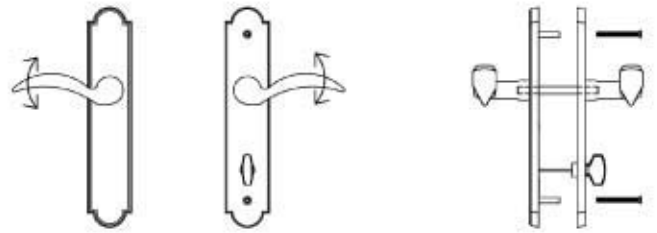

Specification Sheet - Door Configuration #1

Trim and Cylinders for Multi Point Locks

Swinging Patio Door Hardware - Set includes Plates, Handles and Cylinders (where applicable)
G-U®, Marvin Integrity®, Sierra Pacific Windows®, Superior®

Keyed with American Cylinder (for Active Door, Schlage Keyway, Rekeyable)

1½" x 11" Plates, Product Codes 1111, 1131, 1151, 1171, 1191

2" x 10" Plates, Product Codes 1121, 1141, 1161, 1181, 1101

Non-Keyed, Passage (for Semi-Active Door)

1½" x 11" Plates, Product Codes 1112, 1132, 1152, 1172, 1192

2" x 10" Plates, Product Codes 1122, 1142, 1162, 1182, 1102

Non-Keyed, American Style Thumbturn Inside (for Active Door)

1½" x 11" Plates, Product Codes 1113, 1133, 1153, 1173, 1193

2" x 10" Plates, Product Codes 1123, 1143, 1163, 1183, 1103

Non-Keyed, Fixed Handle Outside, Operating Handle Inside (for Semi-Active Door)

1½" x 11" Plates, Product Codes 1114, 1134, 1154, 1174, 1194

2" x 10" Plates, Product Codes 1124, 1144, 1164, 1184, 1104