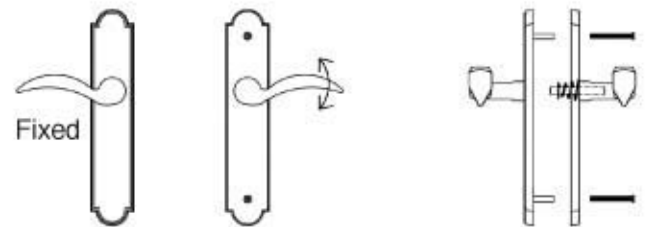

Specification Sheet - Door Configuration #1

Trim and Cylinders for Multi Point Locks

Swinging Patio Door Hardware - Set includes Plates, Handles and Cylinders (where applicable)
G-U®, Marvin Integrity®, Sierra Pacific Windows®, Superior®

1½" x 11" Plates, Product Codes 1112, 1132, 1152, 1172, 1192

2" x 10" Plates, Product Codes 1122, 1142, 1162, 1182, 1102

Non-Keyed, American Style Thumbturn Inside (for Active Door)

1½" x 11" Plates, Product Codes 1113, 1133, 1153, 1173, 1193

2" x 10" Plates, Product Codes 1123, 1143, 1163, 1183, 1103

Non-Keyed, Fixed Handle Outside, Operating Handle Inside (for Semi-Active Door)

1½" x 11" Plates, Product Codes 1114, 1134, 1154, 1174, 1194

2" x 10" Plates, Product Codes 1124, 1144, 1164, 1184, 1104