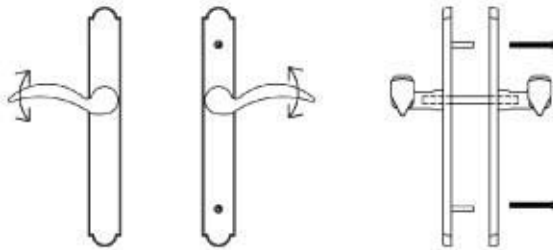

Specification Sheet - Door Configuration #1

Trim and Cylinders for Multi Point Locks

Swinging Patio Door Hardware - Set includes Plates, Handles and Cylinders (where applicable)
G-U®, Marvin Integrity®, Sierra Pacific Windows®, Superior®

Keyed with American Cylinder (for Active Door, Schlage Keyway, Rekeyable)

1½" x 11" Plates, Product Codes 1111, 1131, 1151, 1171, 1191

2" x 10" Plates, Product Codes 1121, 1141, 1161, 1181, 1101

Non-Keyed, Passage (for Semi-Active Door)

1½" x 11" Plates, Product Codes 1112, 1132, 1152, 1172, 1192

2" x 10" Plates, Product Codes 1122, 1142, 1162, 1182, 1102

Non-Keyed, American Style Thumbturn Inside (for Active Door)

1½" x 11" Plates, Product Codes 1113, 1133, 1153, 1173, 1193

2" x 10" Plates, Product Codes 1123, 1143, 1163, 1183, 1103

Non-Keyed, Fixed Handle Outside, Operating Handle Inside (for Semi-Active Door)

1½" x 11" Plates, Product Codes 1114, 1134, 1154, 1174, 1194

2" x 10" Plates, Product Codes 1124, 1144, 1164, 1184, 1104