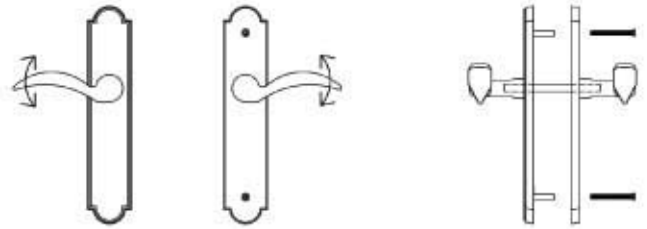

Specification Sheet - Door Configuration #1

Trim and Cylinders for Multi Point Locks

Swinging Patio Door Hardware - Set includes Plates, Handles and Cylinders (where applicable)
G-U®, Marvin Integrity®, Sierra Pacific Windows®, Superior®

Keyed with American Cylinder (for Active Door, Schlage Keyway, Rekeyable)

1½" x 11" Plates, Product Codes 1111, 1131, 1151, 1171, 1191

2" x 10" Plates, Product Codes 1121, 1141, 1161, 1181, 1101

Non-Keyed, Passage (for Semi-Active Door)

1½" x 11" Plates, Product Codes 1112, 1132, 1152, 1172, 1192

2" x 10" Plates, Product Codes 1122, 1142, 1162, 1182, 1102

Non-Keyed, American Style Thumbturn Inside (for Active Door)

1½" x 11" Plates, Product Codes 1113, 1133, 1153, 1173, 1193

2" x 10" Plates, Product Codes 1123, 1143, 1163, 1183, 1103

Non-Keyed, Fixed Handle Outside, Operating Handle Inside (for Semi-Active Door)

1½" x 11" Plates, Product Codes 1114, 1134, 1154, 1174, 1194

2" x 10" Plates, Product Codes 1124, 1144, 1164, 1184, 1104