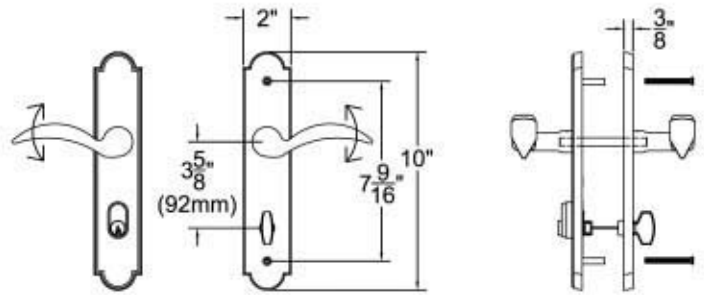

Specification Sheet - Door Configuration #1

Trim and Cylinders for Multi Point Locks

Swinging Patio Door Hardware - Set includes Plates, Handles and Cylinders (where applicable)
G-U®, Marvin Integrity®, Sierra Pacific Windows®, Superior®

Keyed with American Cylinder (for Active Door, Schlage Keyway, Rekeyable)

1½" x 11" Plates, Product Codes 1111, 1131, 1151, 1171, 1191

2" x 10" Plates, Product Codes 1121, 1141, 1161, 1181, 1101

Non-Keyed, Passage (for Semi-Active Door)

1½" x 11" Plates, Product Codes 1112, 1132, 1152, 1172, 1192

2" x 10" Plates, Product Codes 1122, 1142, 1162, 1182, 1102

Non-Keyed, American Style Thumbturn Inside (for Active Door)

1½" x 11" Plates, Product Codes 1113, 1133, 1153, 1173, 1193

2" x 10" Plates, Product Codes 1123, 1143, 1163, 1183, 1103

Non-Keyed, Fixed Handle Outside, Operating Handle Inside (for Semi-Active Door)

1½" x 11" Plates, Product Codes 1114, 1134, 1154, 1174, 1194

2" x 10" Plates, Product Codes 1124, 1144, 1164, 1184, 1104