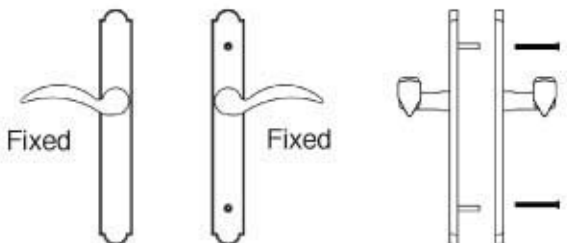

Dummy Pair (for Non-Active Door)

1½" x 11" Plates, Product Codes 1115, 1135, 1155, 1175, 1195