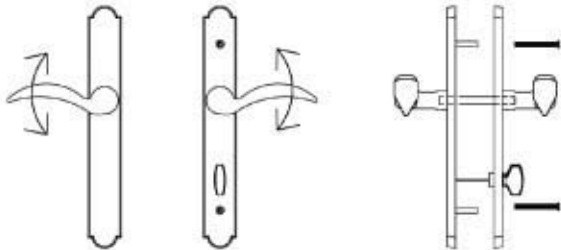

Specification Sheet - Door Configuration #1

Trim and Cylinders for Multi Point Locks

Swinging Patio Door Hardware - Set includes Plates, Handles and Cylinders (where applicable)
G-U®, Marvin Integrity®, Sierra Pacific Windows®, Superior®

Keyed with American Cylinder (for Active Door, Schlage Keyway, Rekeyable)

1½" x 11" Plates, Product Codes 1111, 1131, 1151, 1171, 1191

2" x 10" Plates, Product Codes 1121, 1141, 1161, 1181, 1101

Non-Keyed, Passage (for Semi-Active Door)

1½" x 11" Plates, Product Codes 1112, 1132, 1152, 1172, 1192

2" x 10" Plates, Product Codes 1122, 1142, 1162, 1182, 1102

Non-Keyed, American Style Thumbturn Inside (for Active Door)

1½" x 11" Plates, Product Codes 1113, 1133, 1153, 1173, 1193

2" x 10" Plates, Product Codes 1123, 1143, 1163, 1183, 1103

Non-Keyed, Fixed Handle Outside, Operating Handle Inside (for Semi-Active Door)

1½" x 11" Plates, Product Codes 1114, 1134, 1154, 1174, 1194

2" x 10" Plates, Product Codes 1124, 1144, 1164, 1184, 1104