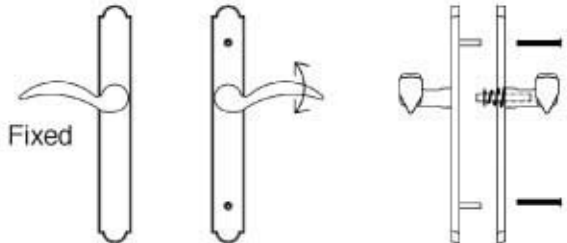

Specification Sheet - Door Configuration #1

Trim and Cylinders for Multi Point Locks

Swinging Patio Door Hardware - Set includes Plates, Handles and Cylinders (where applicable)
G-U®, Marvin Integrity®, Sierra Pacific Windows®, Superior®

Keyed with American Cylinder (for Active Door, Schlage Keyway, Rekeyable)

1½" x 11" Plates, Product Codes 1111, 1131, 1151, 1171, 1191

2" x 10" Plates, Product Codes 1121, 1141, 1161, 1181, 1101

Non-Keyed, Passage (for Semi-Active Door)

1½" x 11" Plates, Product Codes 1112, 1132, 1152, 1172, 1192

2" x 10" Plates, Product Codes 1122, 1142, 1162, 1182, 1102

Non-Keyed, American Style Thumbturn Inside (for Active Door)

1½" x 11" Plates, Product Codes 1113, 1133, 1153, 1173, 1193

2" x 10" Plates, Product Codes 1123, 1143, 1163, 1183, 1103

Non-Keyed, Fixed Handle Outside, Operating Handle Inside (for Semi-Active Door)

1½" x 11" Plates, Product Codes 1114, 1134, 1154, 1174, 1194

2" x 10" Plates, Product Codes 1124, 1144, 1164, 1184, 1104